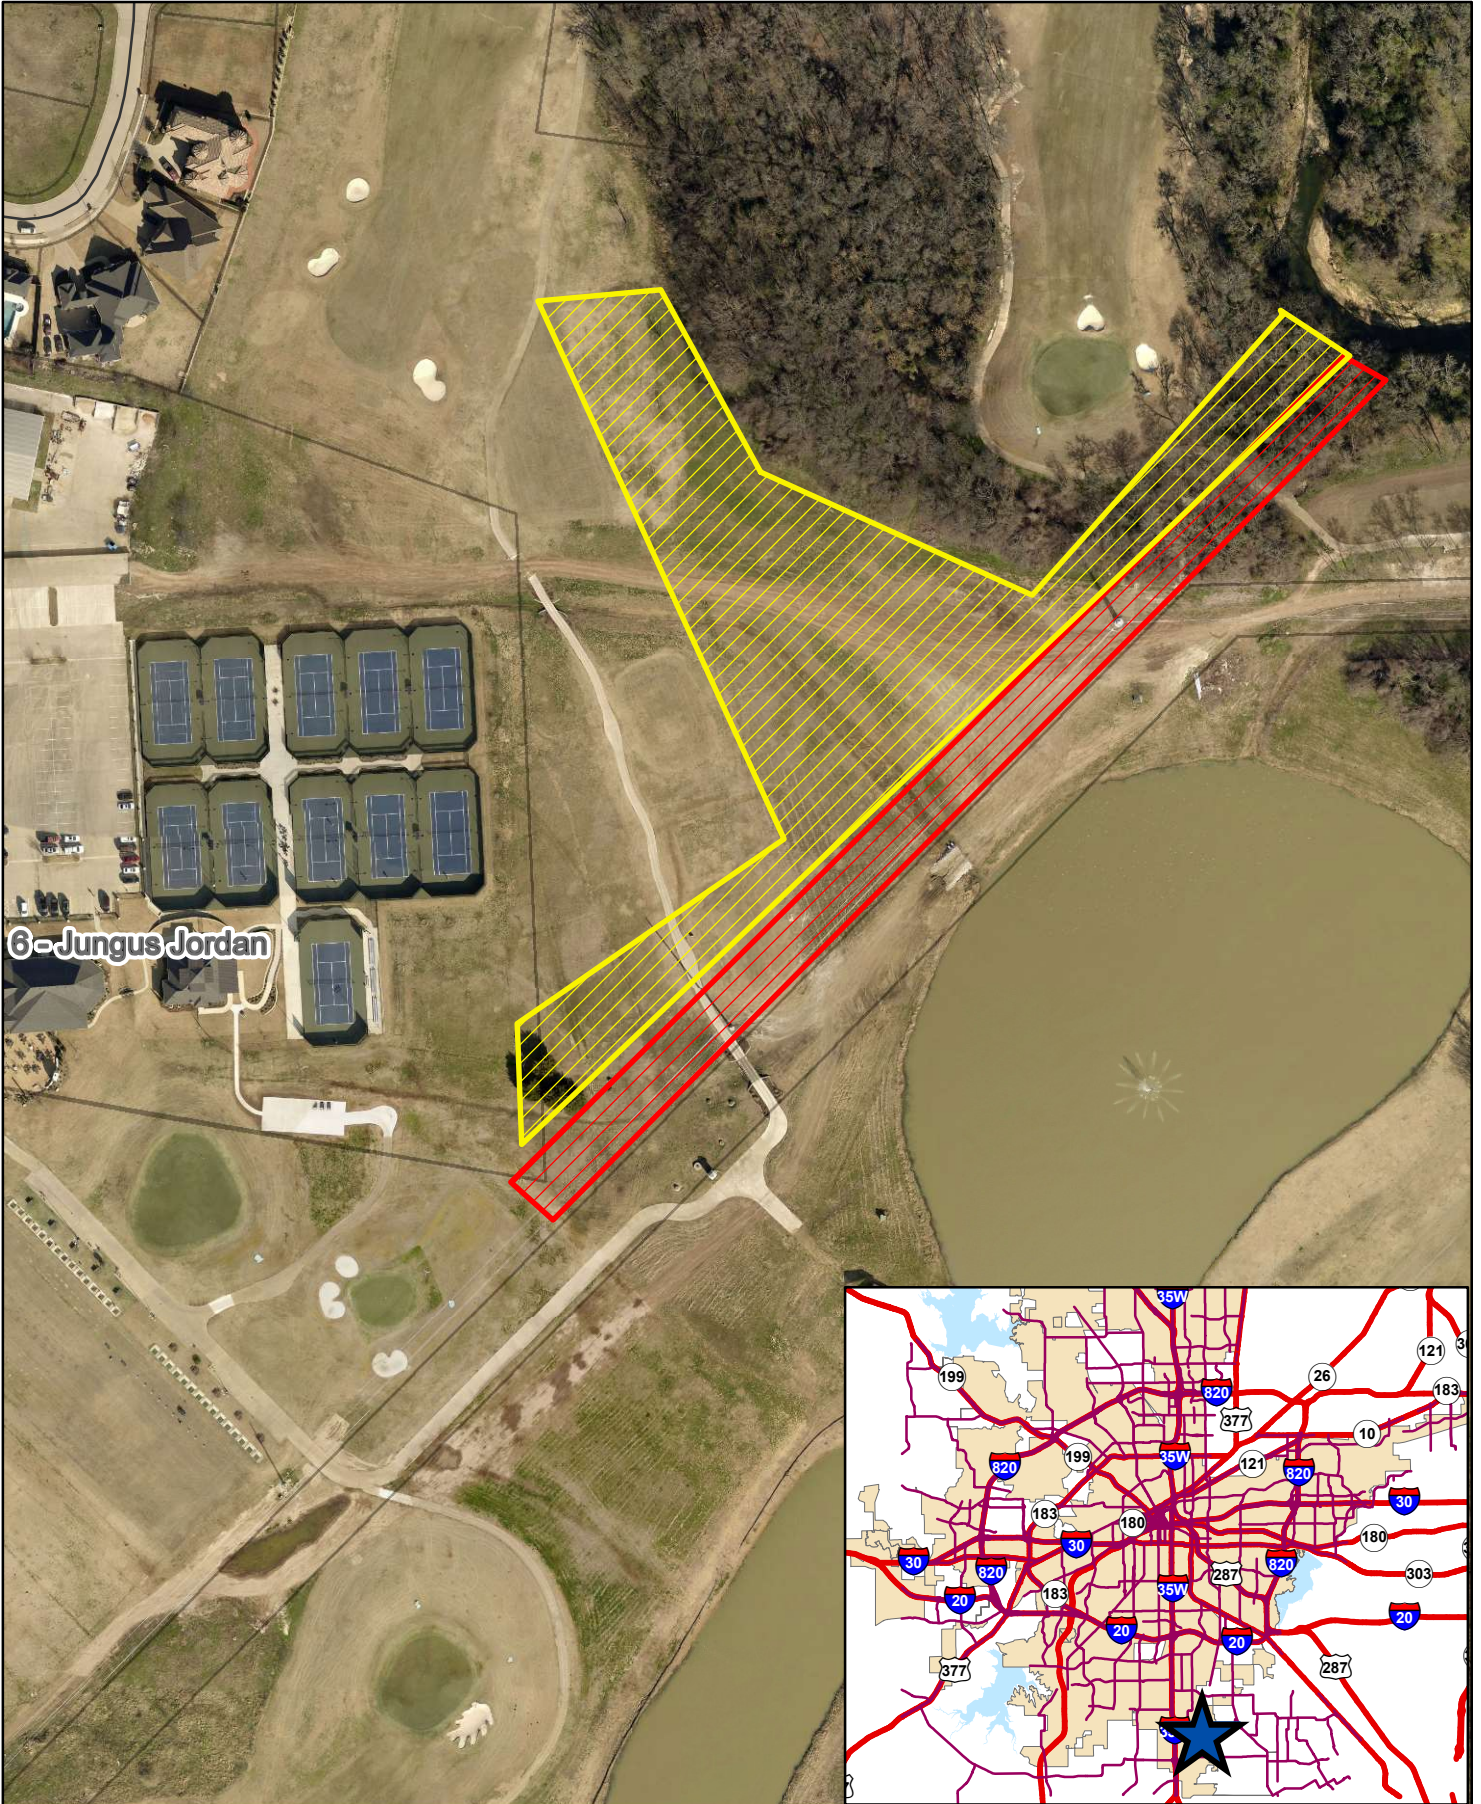

21PMD 01227 M-257 PARCEL 51

6-Jungus Jordan

Copyright 2019 City of Fort Worth. Unauthorized reproduction is a violation of applicable laws. This product is for informational purposes and may not have been prepared for or be suitable for legal, engineering, or surveying purposes. It does not represent an on-the-ground survey and represents only the approximate relative location of property boundaries. The City of Fort Worth assumes no responsibility for the accuracy of said data.

-  Permanent Easement
-  Temporary Easement