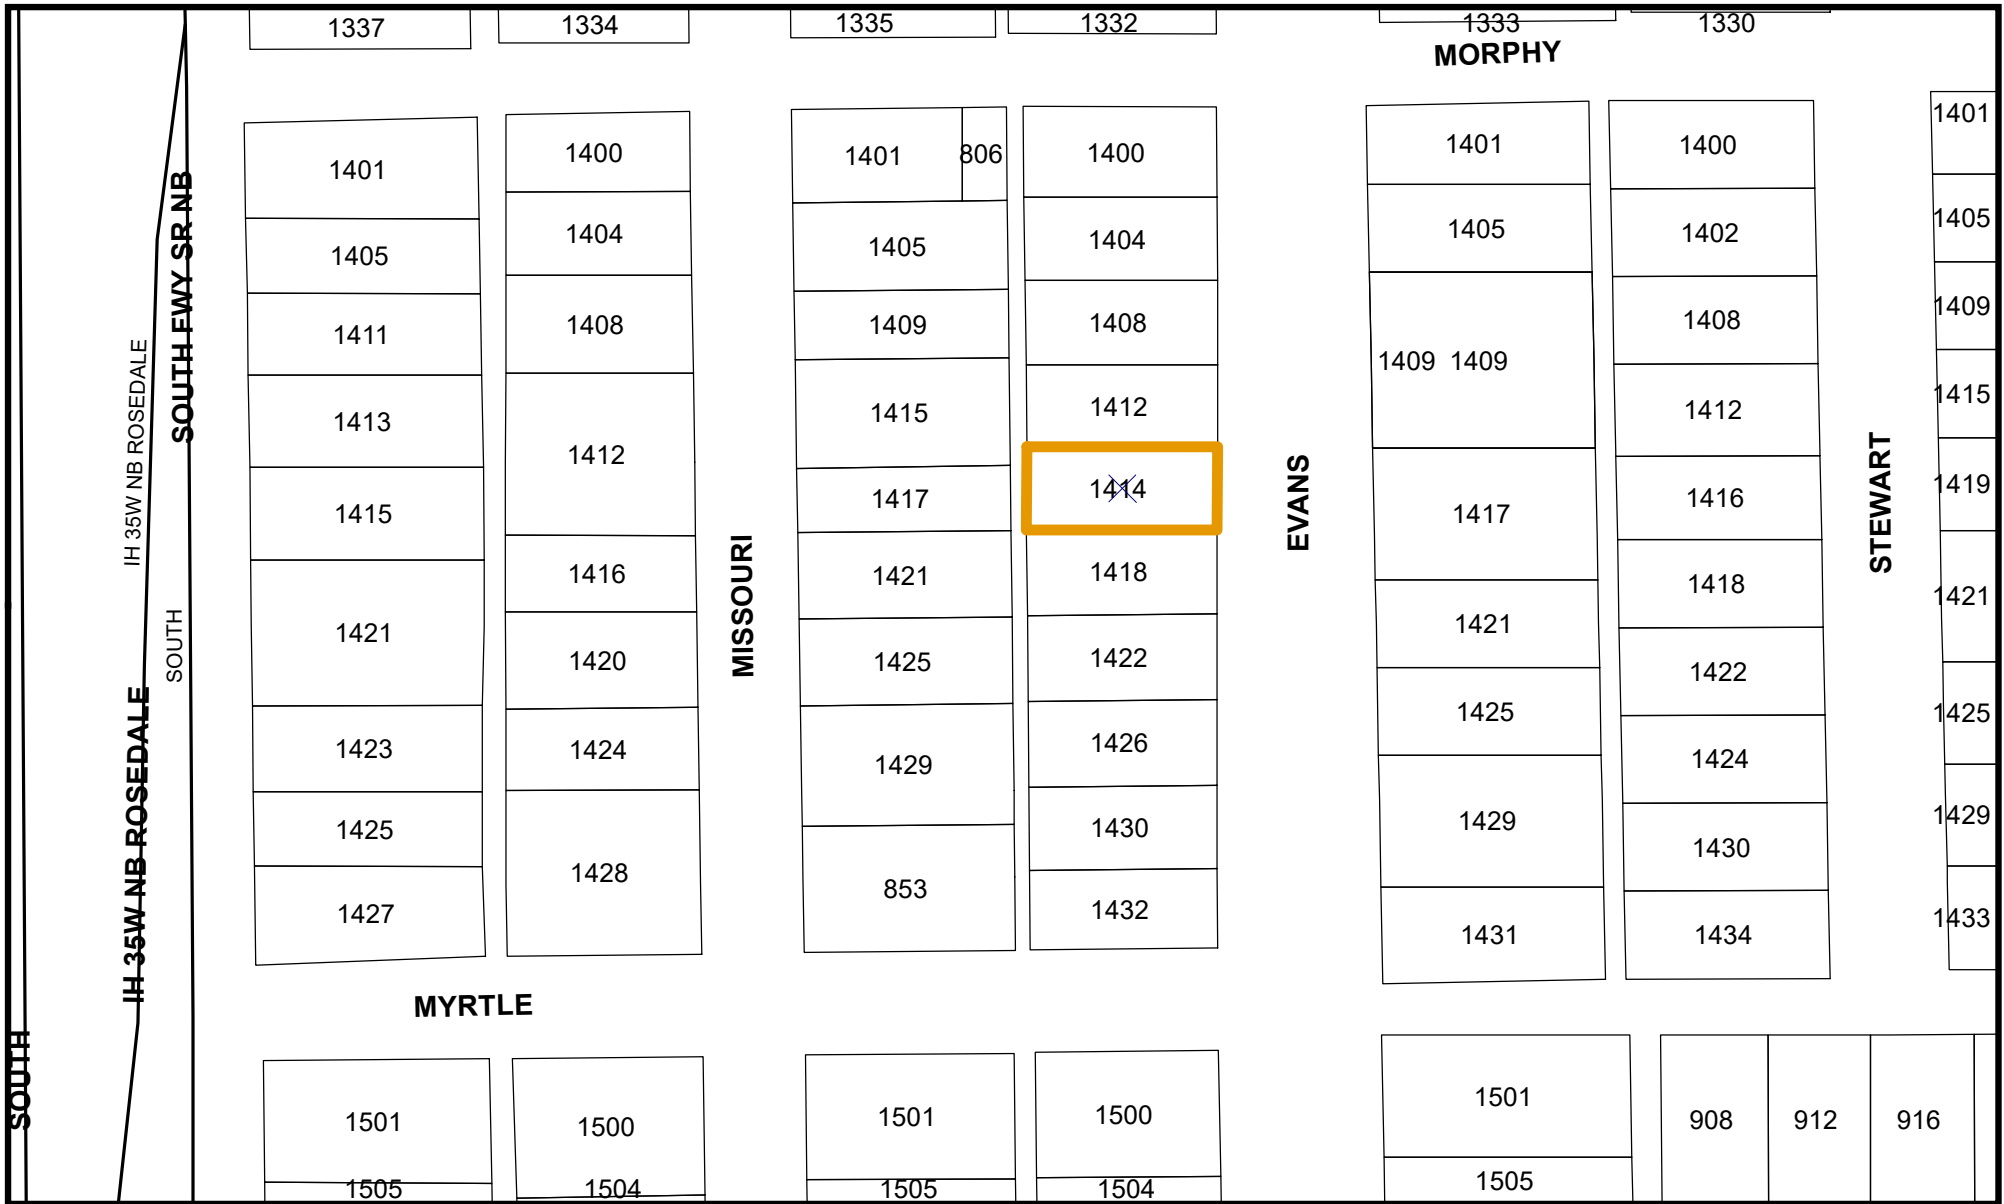

# 1414 Evans Ave.

200 100 0 200 Feet

★ This property is located in the Fairmount Historic District.

N