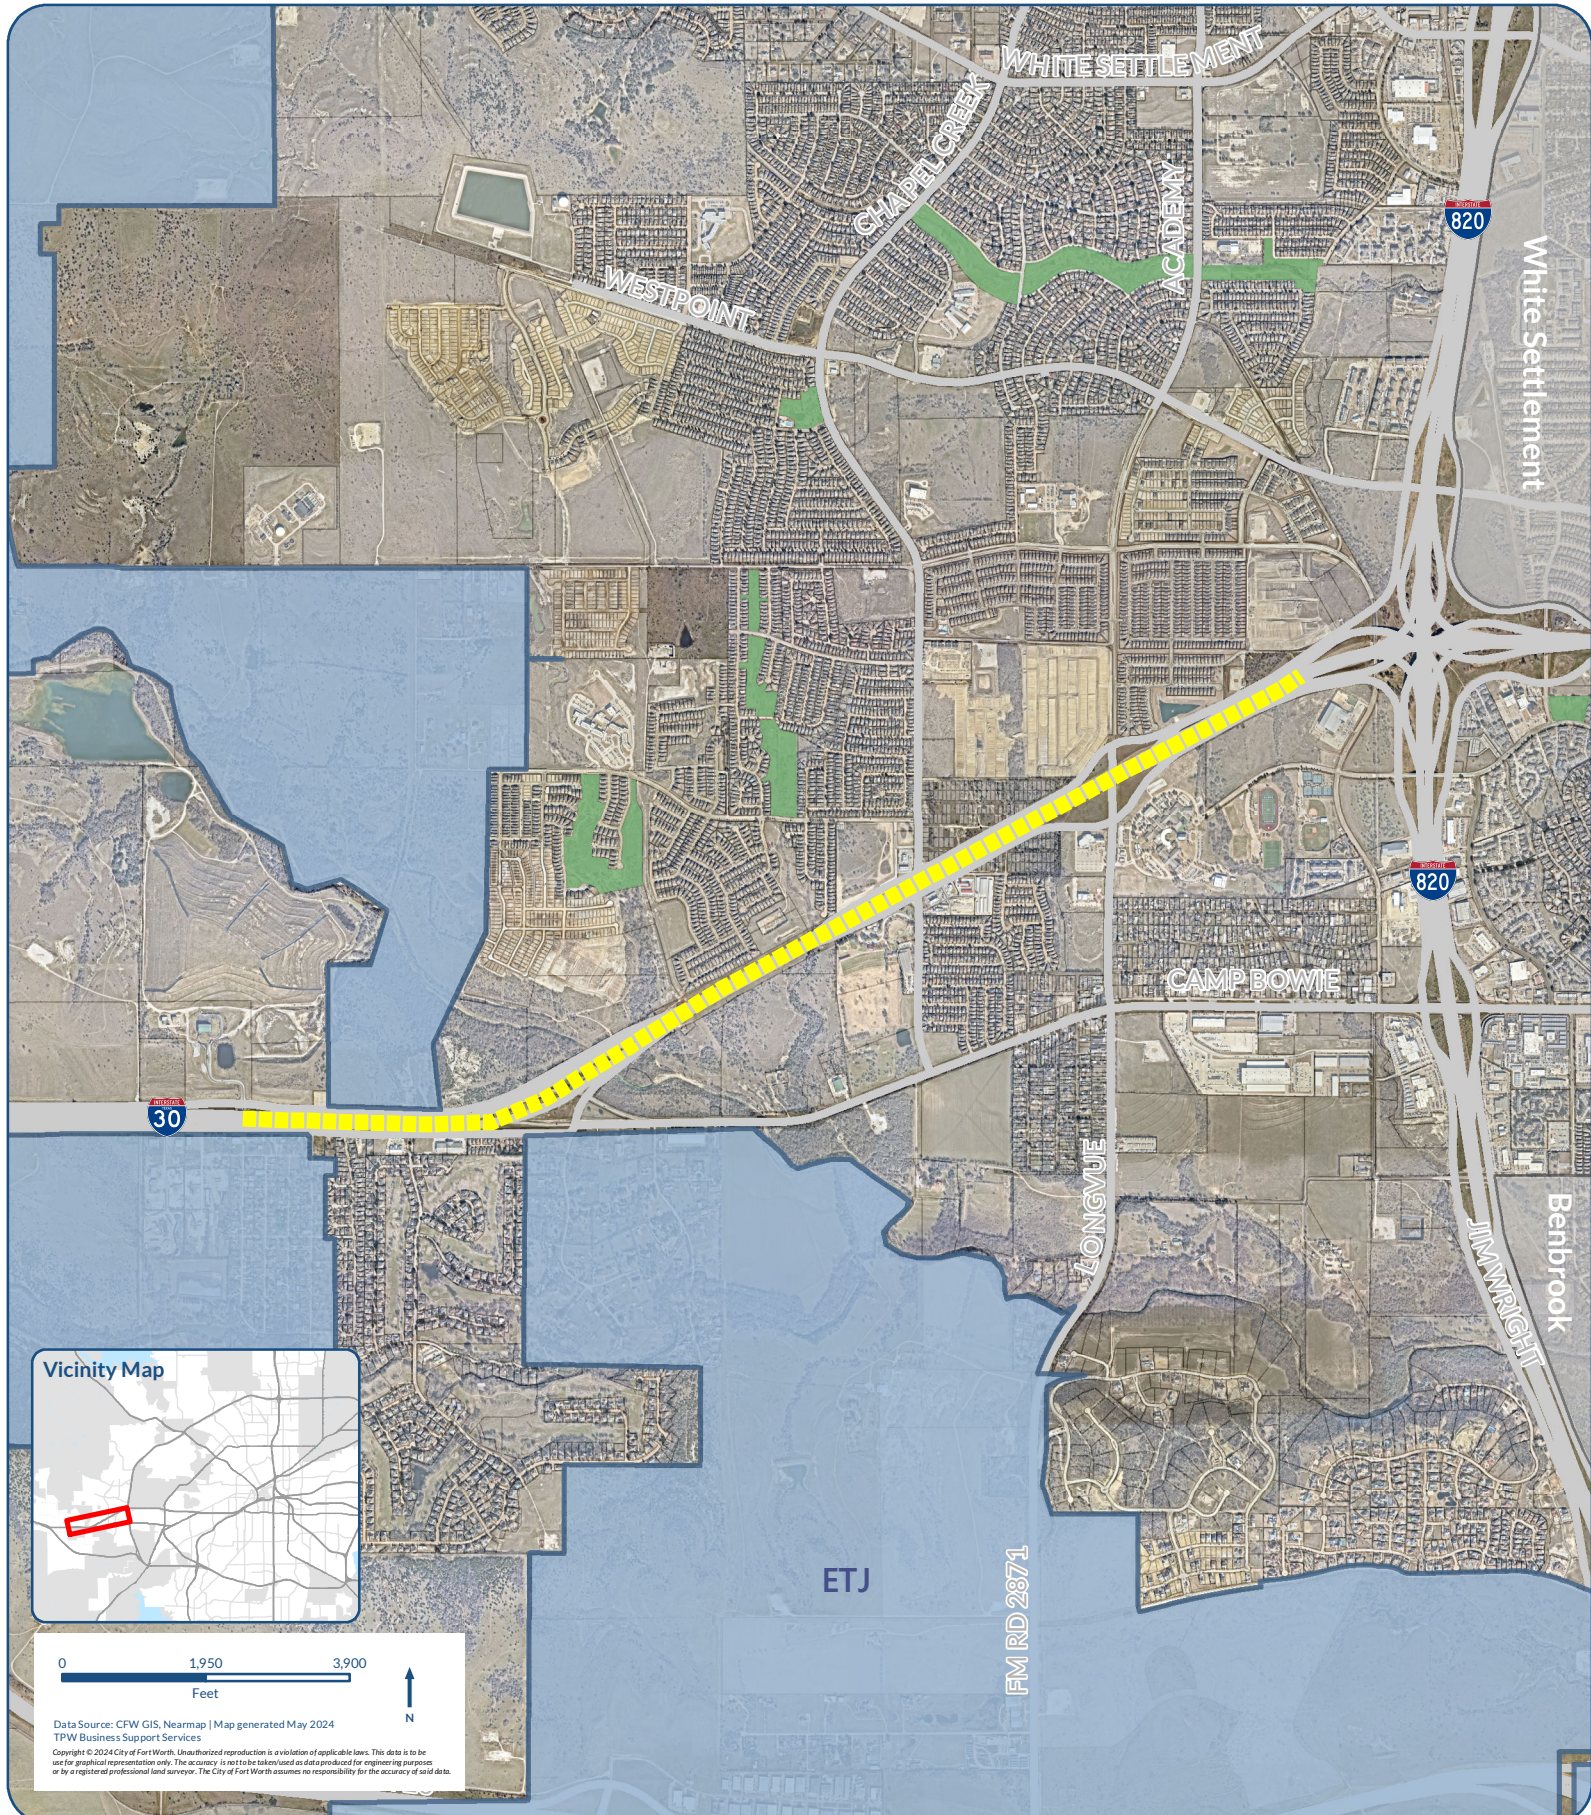

# Mayor & Council Map | CD #3, 7 IH-30 (From Linkcrest Dr to IH-820)

## Freeway Street Lighting

0 1,950 3,900  
Feet

N

Data Source: CFW GIS, Nearmap | Map generated May 2024  
TPW Business Support Services

Copyright © 2024 City of Fort Worth. Unauthorized reproduction is a violation of applicable laws. This data is to be used for graphical representation only. The accuracy is not to be taken used as data produced for engineering purposes or by a registered professional land surveyor. The City of Fort Worth assumes no responsibility for the accuracy of said data.