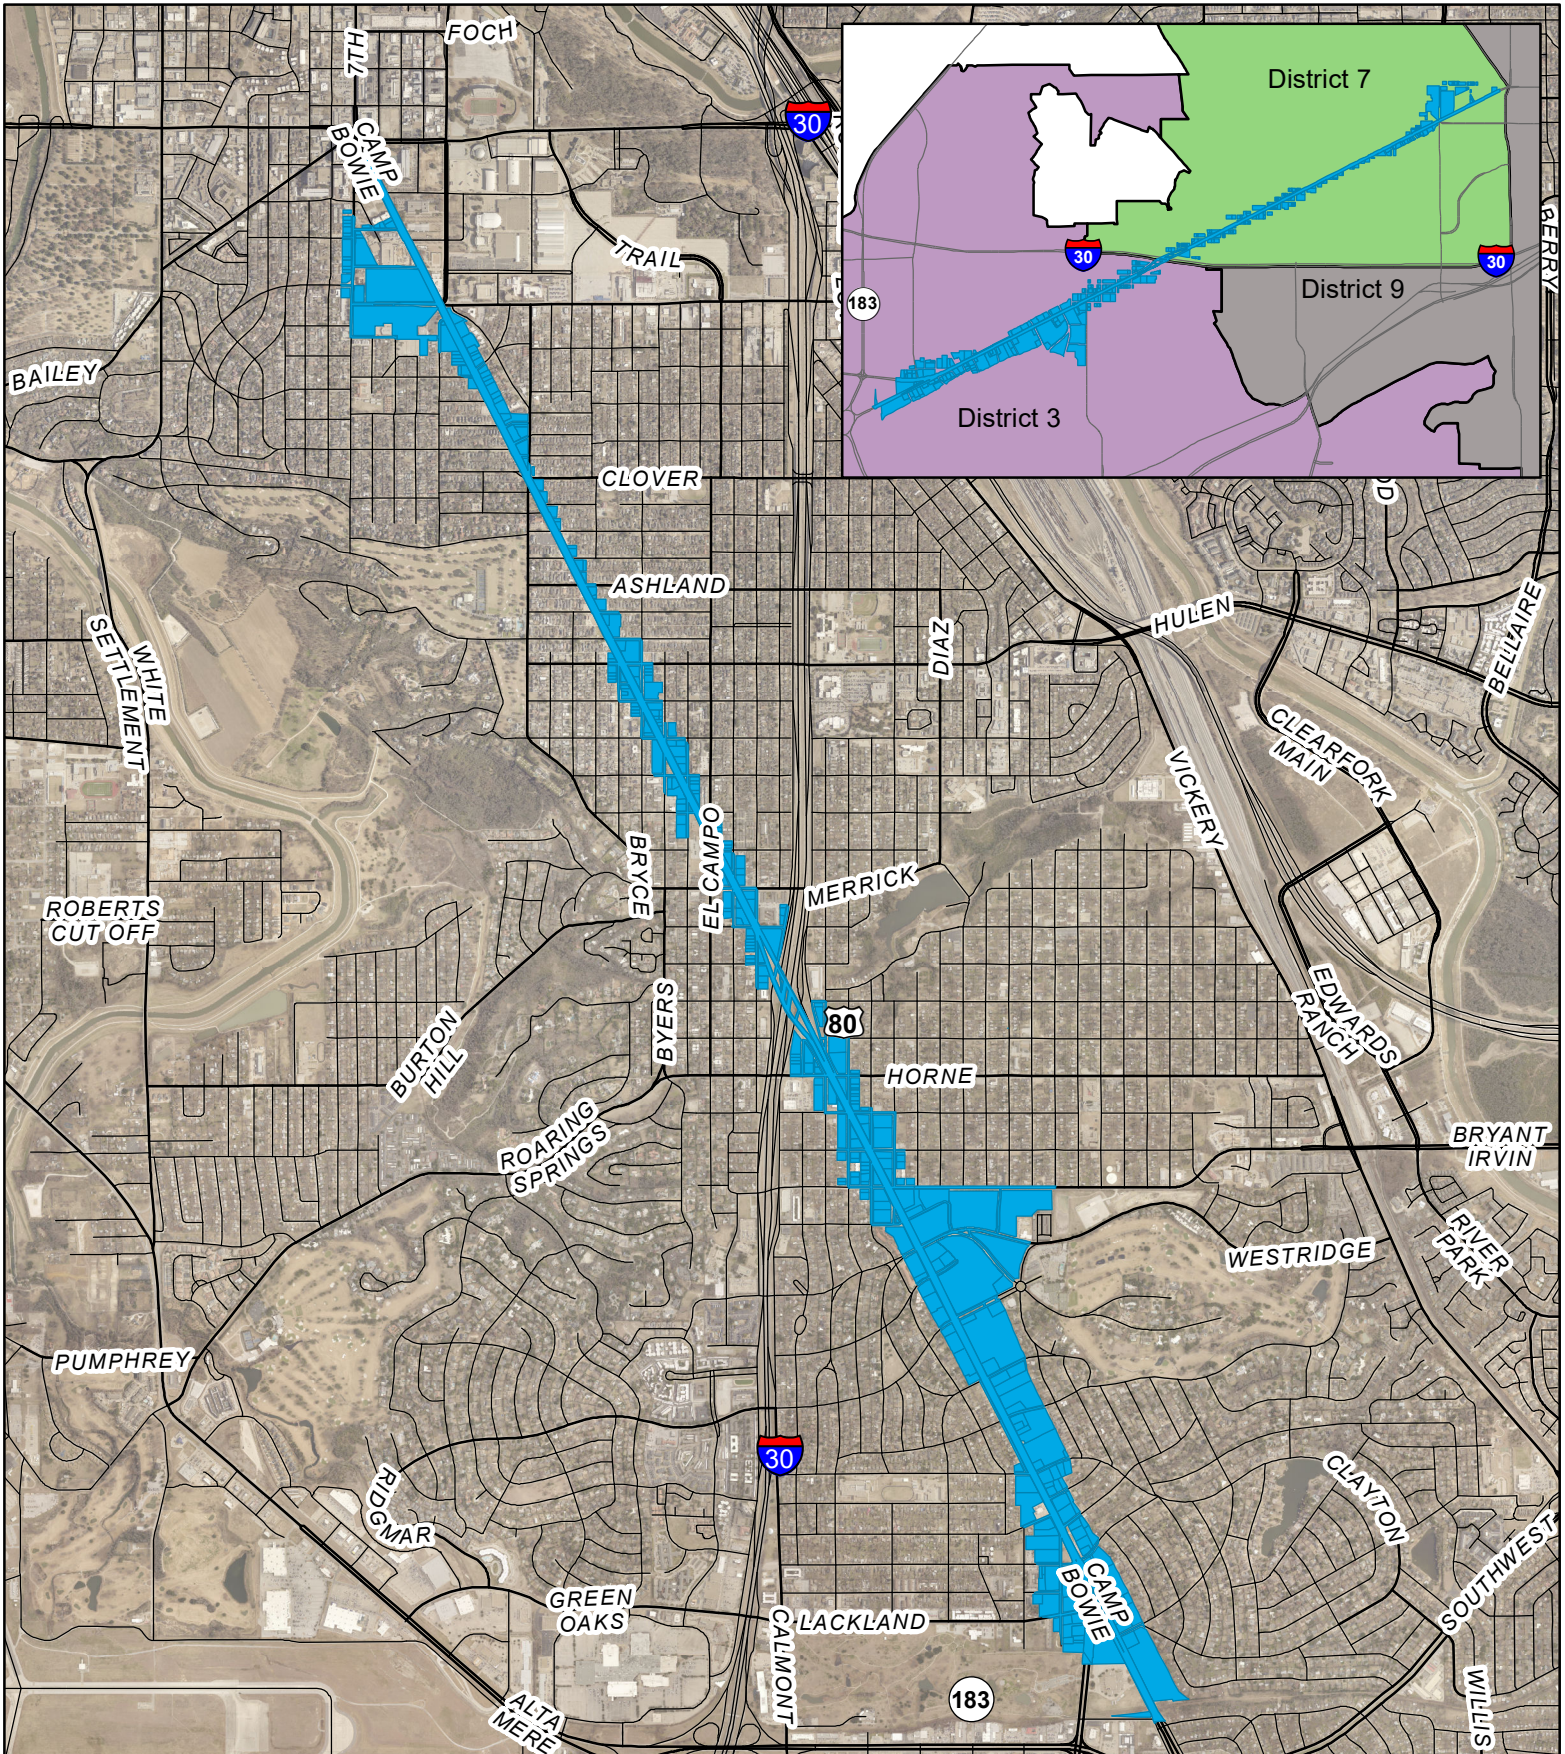

# Camp Bowie Public Improvement District

 Camp Bowie PID Parcels

Prepared on:  
August 13th, 2018

0 0.25 0.5 1 Miles

©Copyright 2017 City of Fort Worth. Unauthorized reproduction is a violation of applicable laws. This product is for informational purposes and may not have been prepared for or be suitable for legal, engineering, or surveying purposes. It does not represent an on-the-ground survey and represents only the approximate relative location of property boundaries. The City of Fort Worth assumes no responsibility for the accuracy of said data.