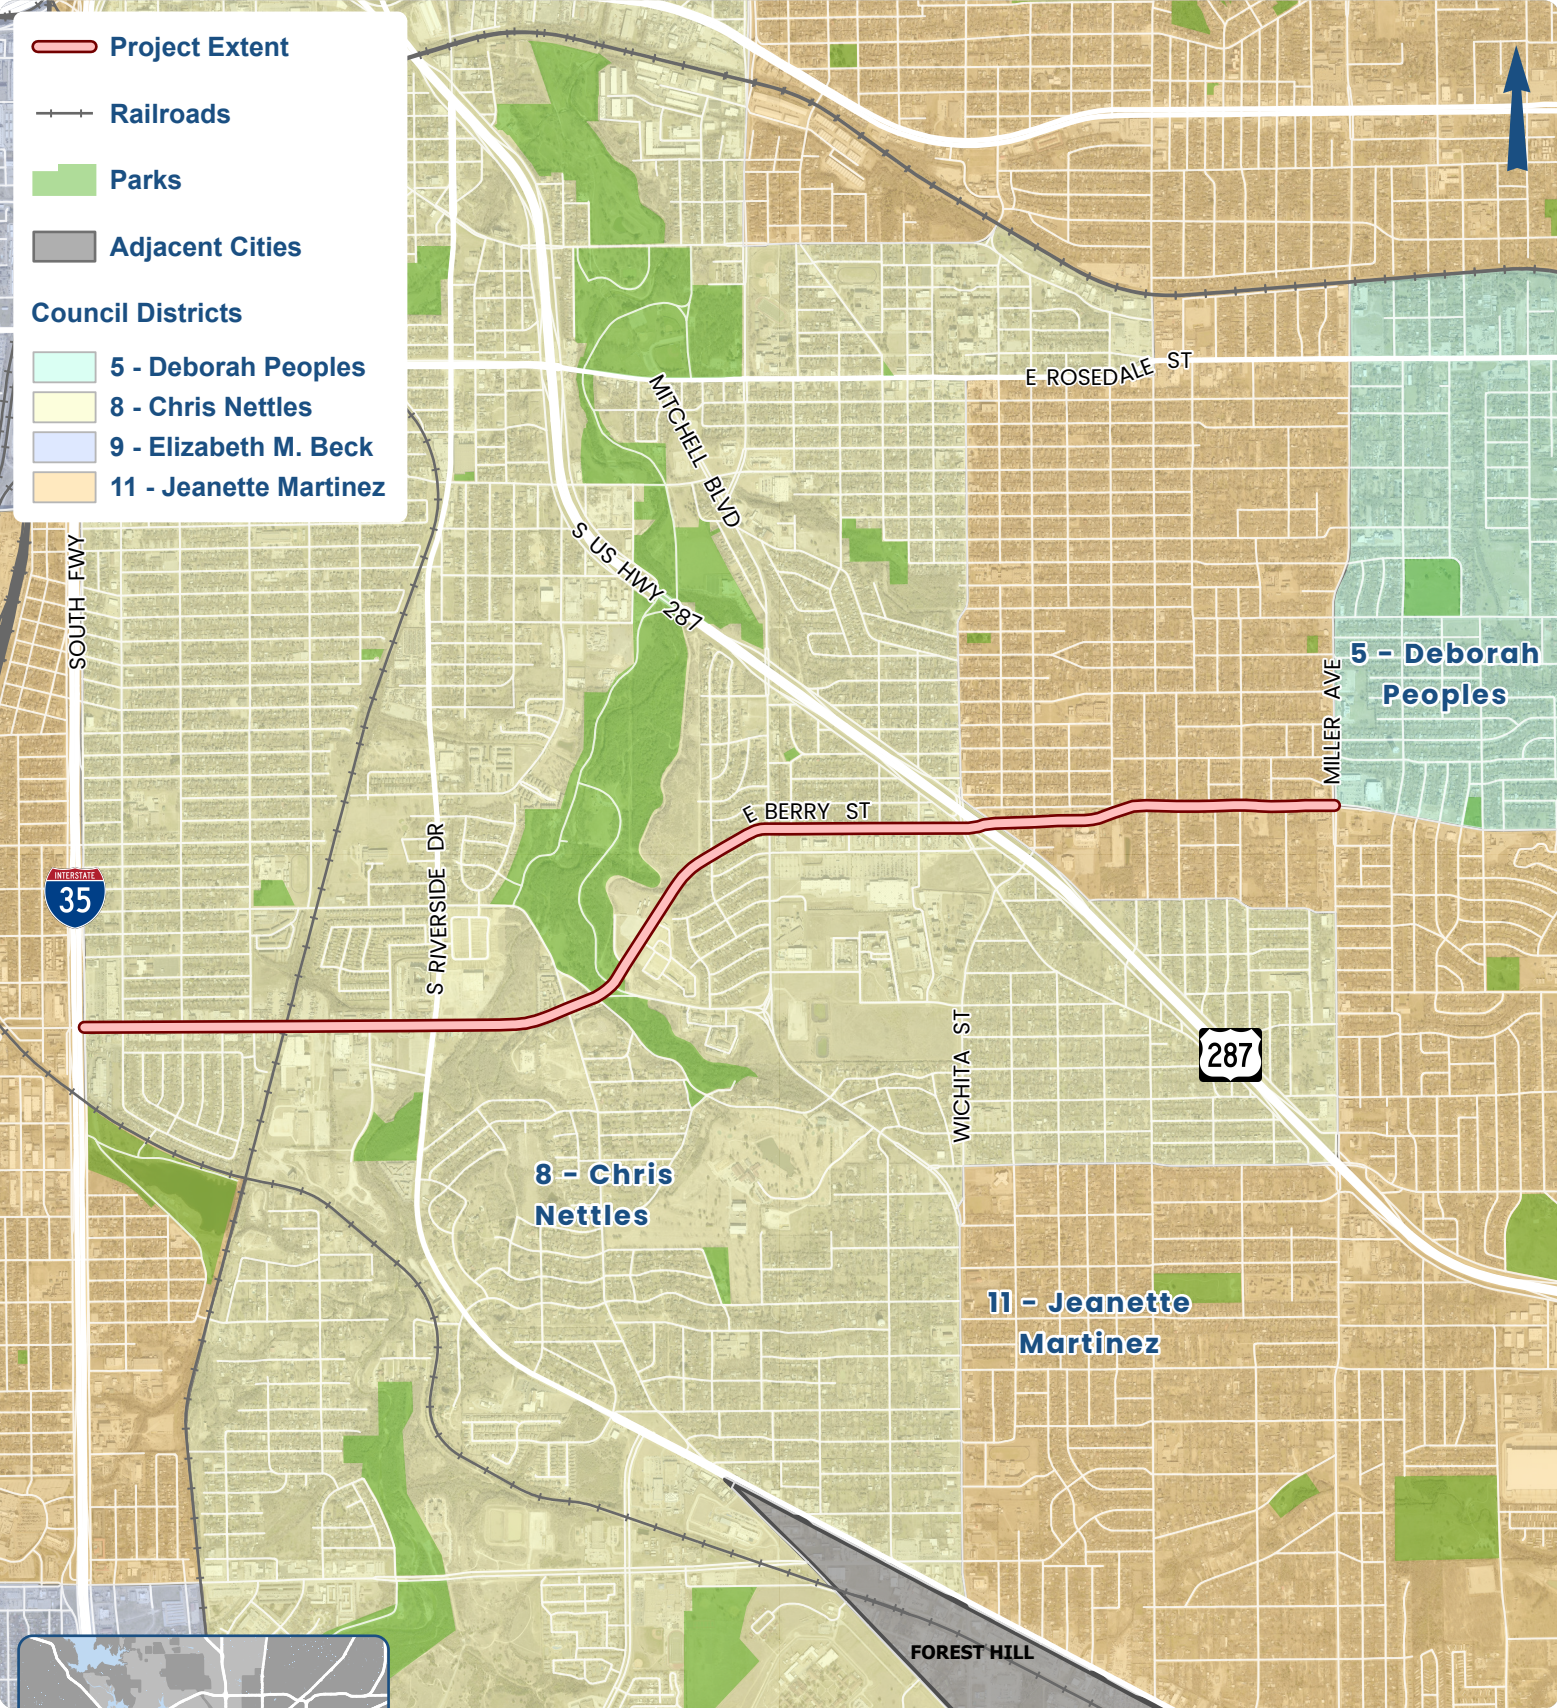

# Safe Streets For All Grant Program | East Berry Street

IH-35W to Miller Avenue

CD #8,11

Map generated April 2026 | TPW Business Support Services  
Copyright © 2026 City of Fort Worth. Unauthorized reproduction is a violation of applicable laws. This data is to be used for graphical representation only. The accuracy is not to be taken/used as data produced for engineering purposes or by a registered professional land surveyor. The City of Fort Worth assumes no responsibility for the accuracy of said data.