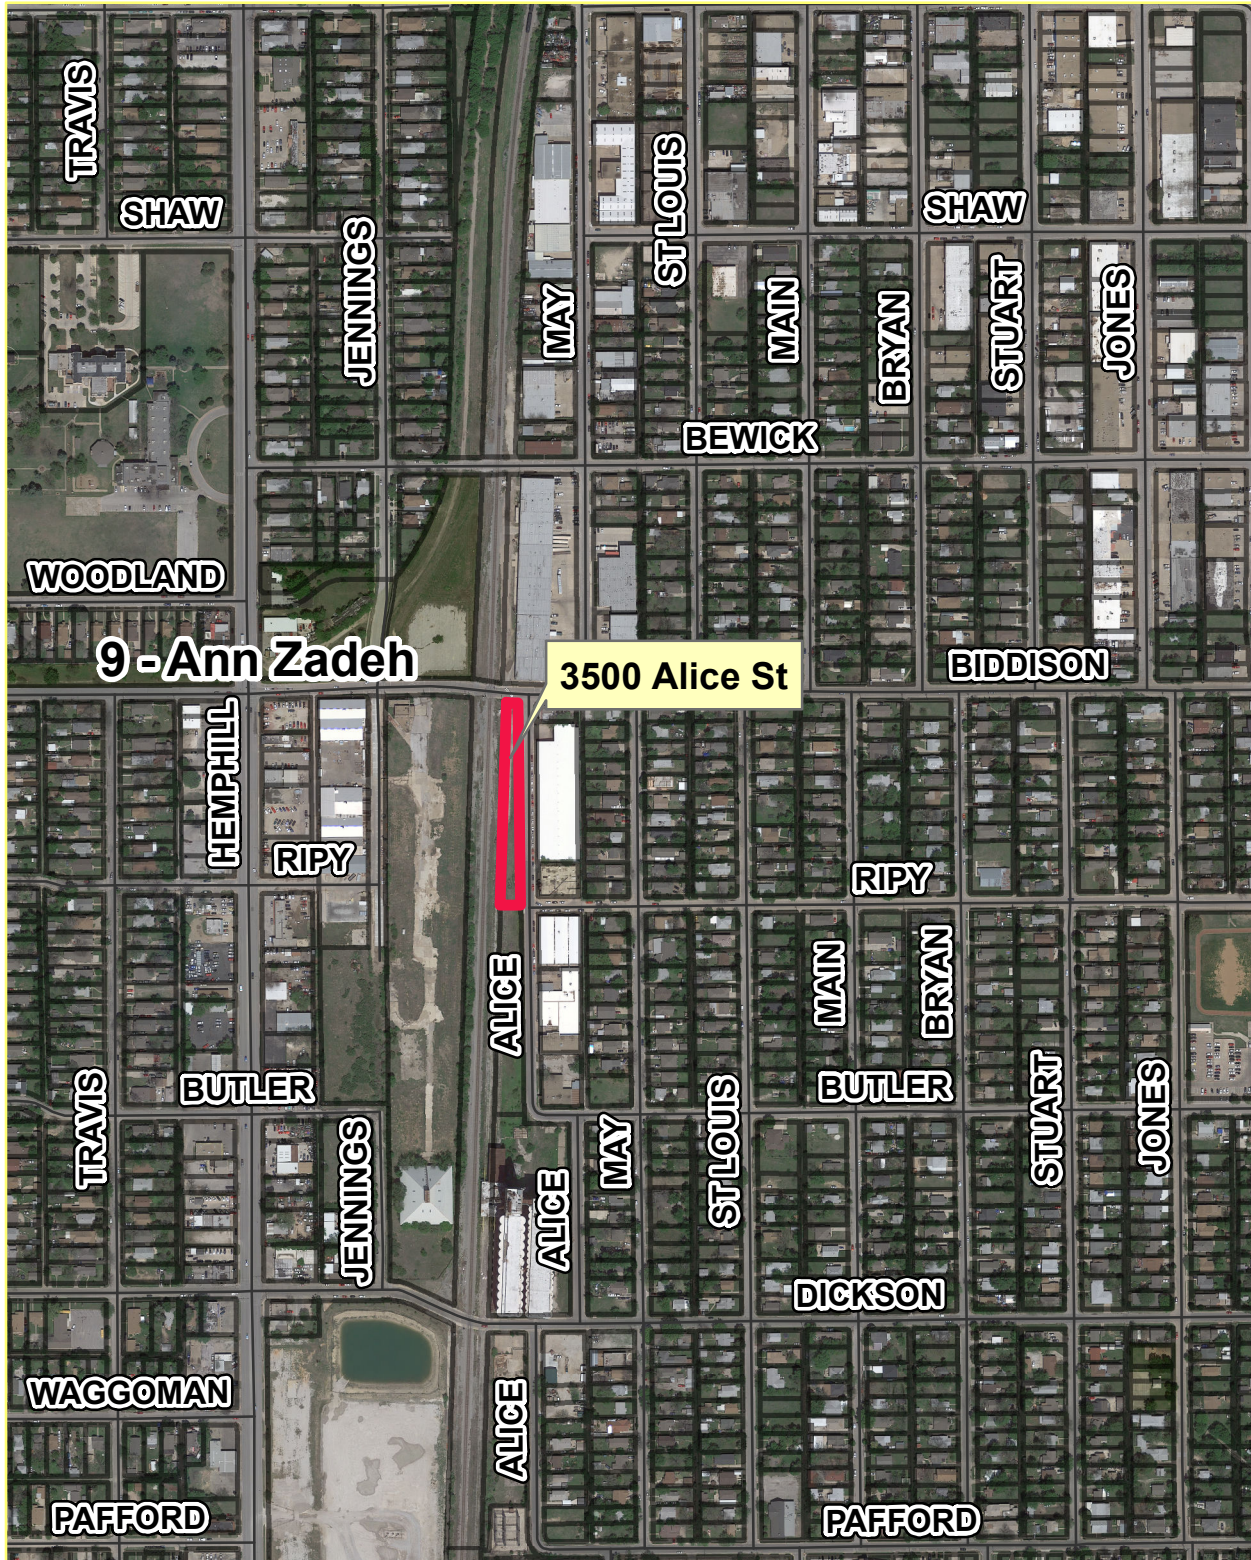

MAYOR AND COUNCIL COMMUNICATION MAP
 3500 ALICE ST DIRECT SALE
 COUNCIL DISTRICT 9

Copyright 2020 City of Fort Worth. Unauthorized reproduction is a violation of applicable laws. This product is for informational purposes and may not have been prepared for or be suitable for legal, engineering, or surveying purposes. It does not represent an on-the-ground survey and represents only the approximate relative location of property boundaries. The City of Fort Worth assumes no responsibility for the accuracy of said data.