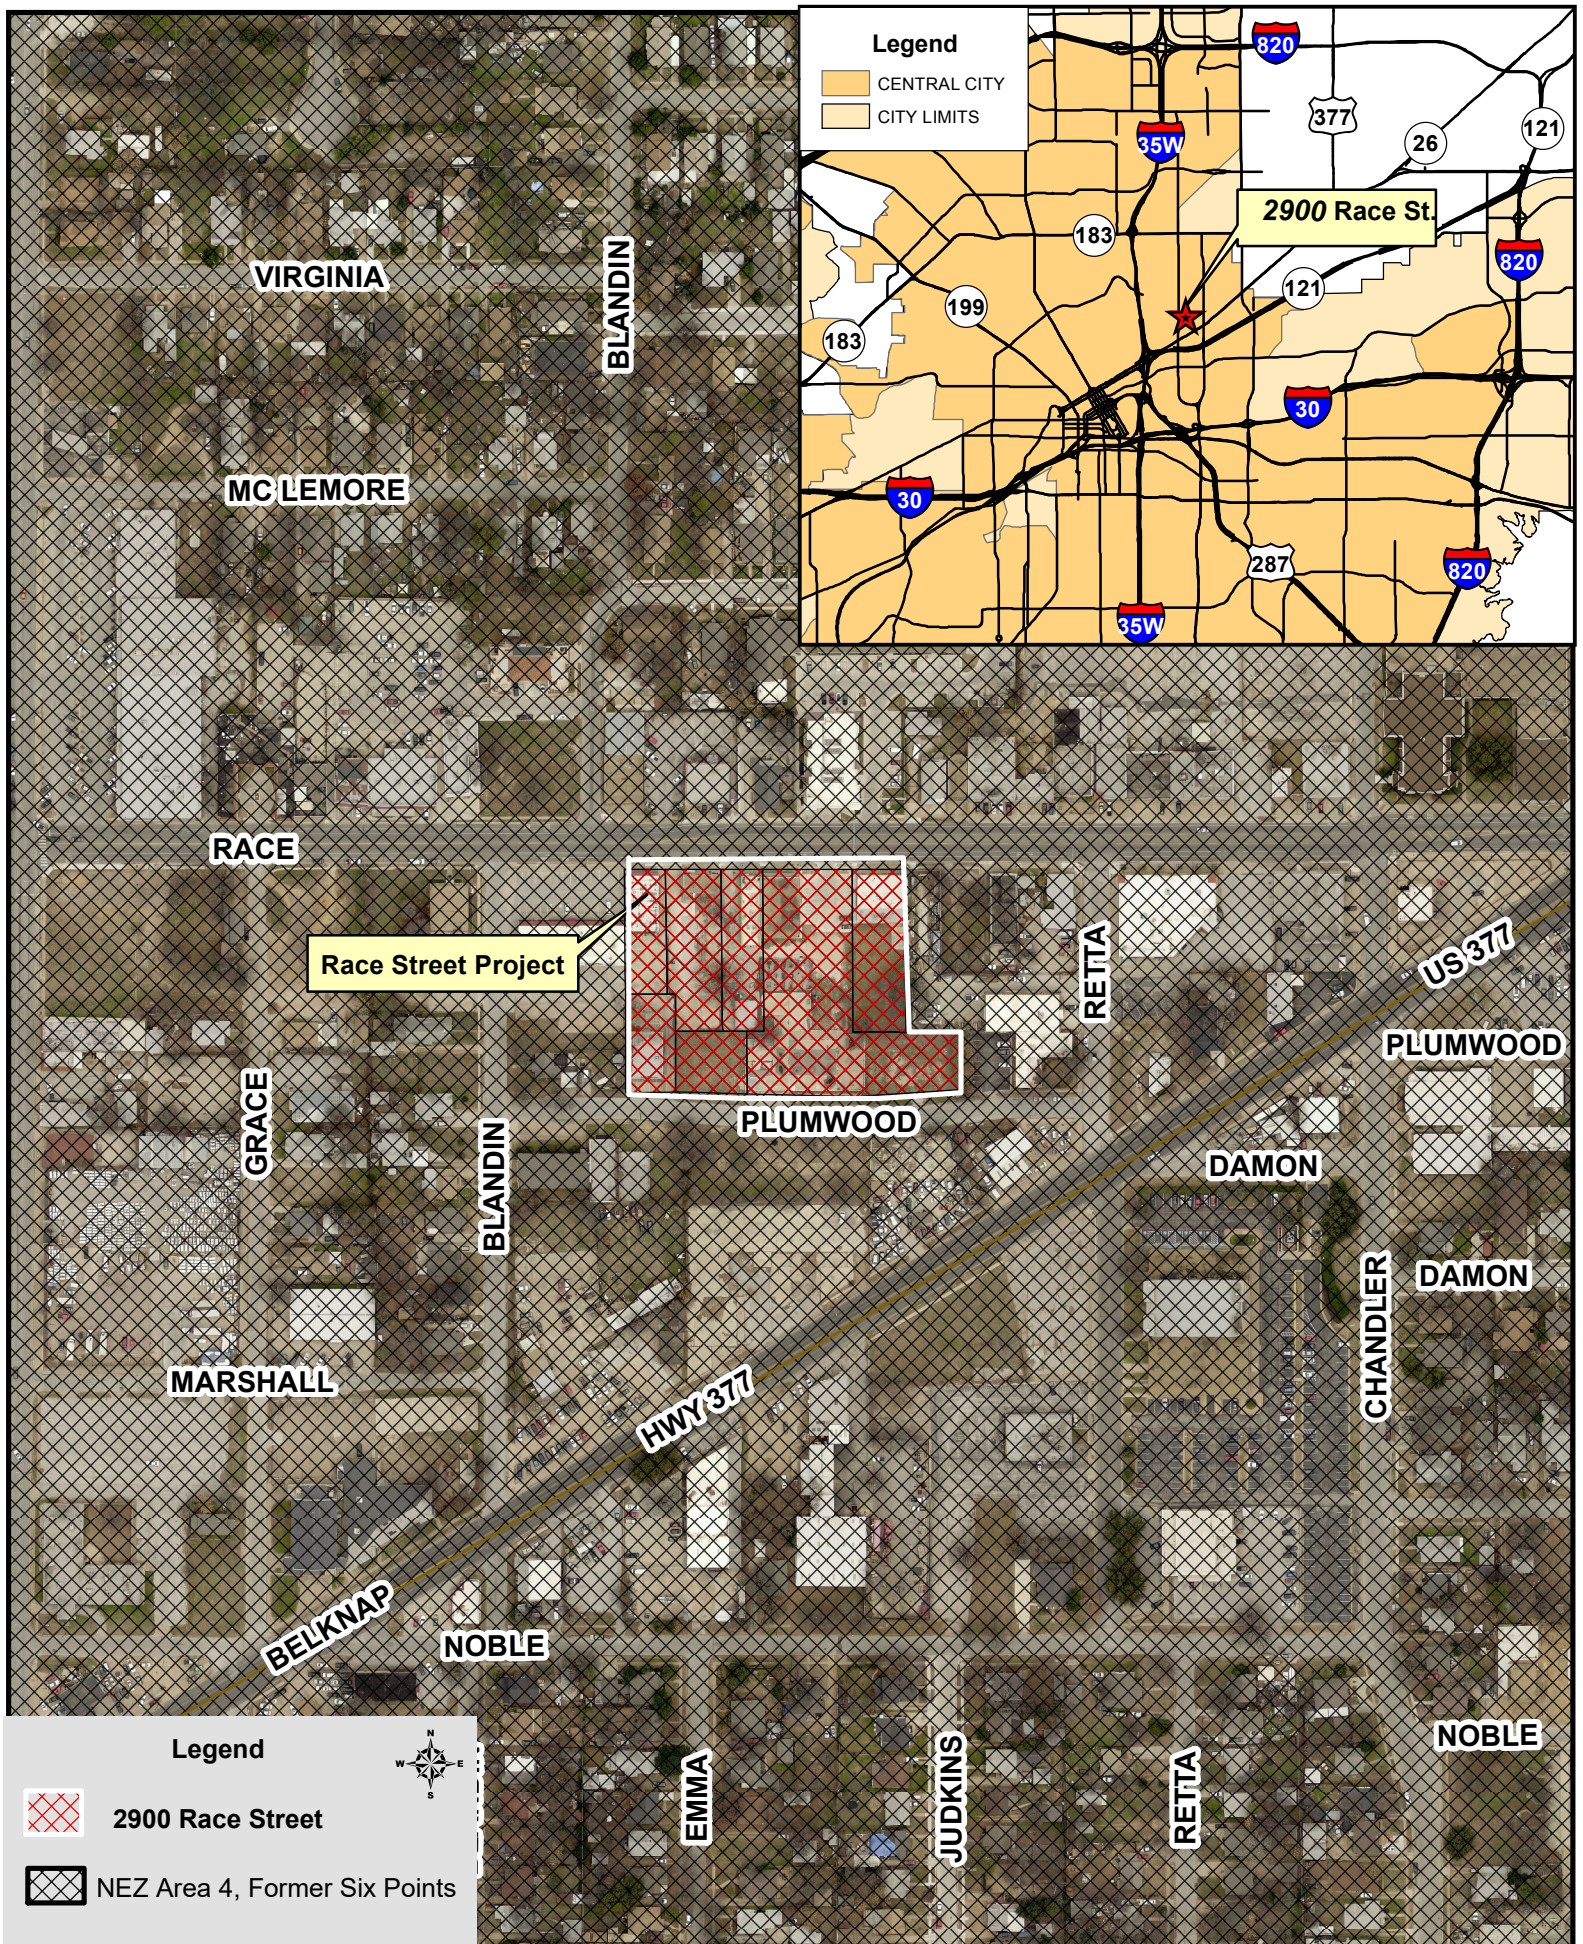

2900 Race Street

NEZ Area Four (Former Six Points NEZ), Council District 9

Legend
 CENTRAL CITY
 CITY LIMITS

Race Street Project

Legend

 2900 Race Street

 NEZ Area 4, Former Six Points