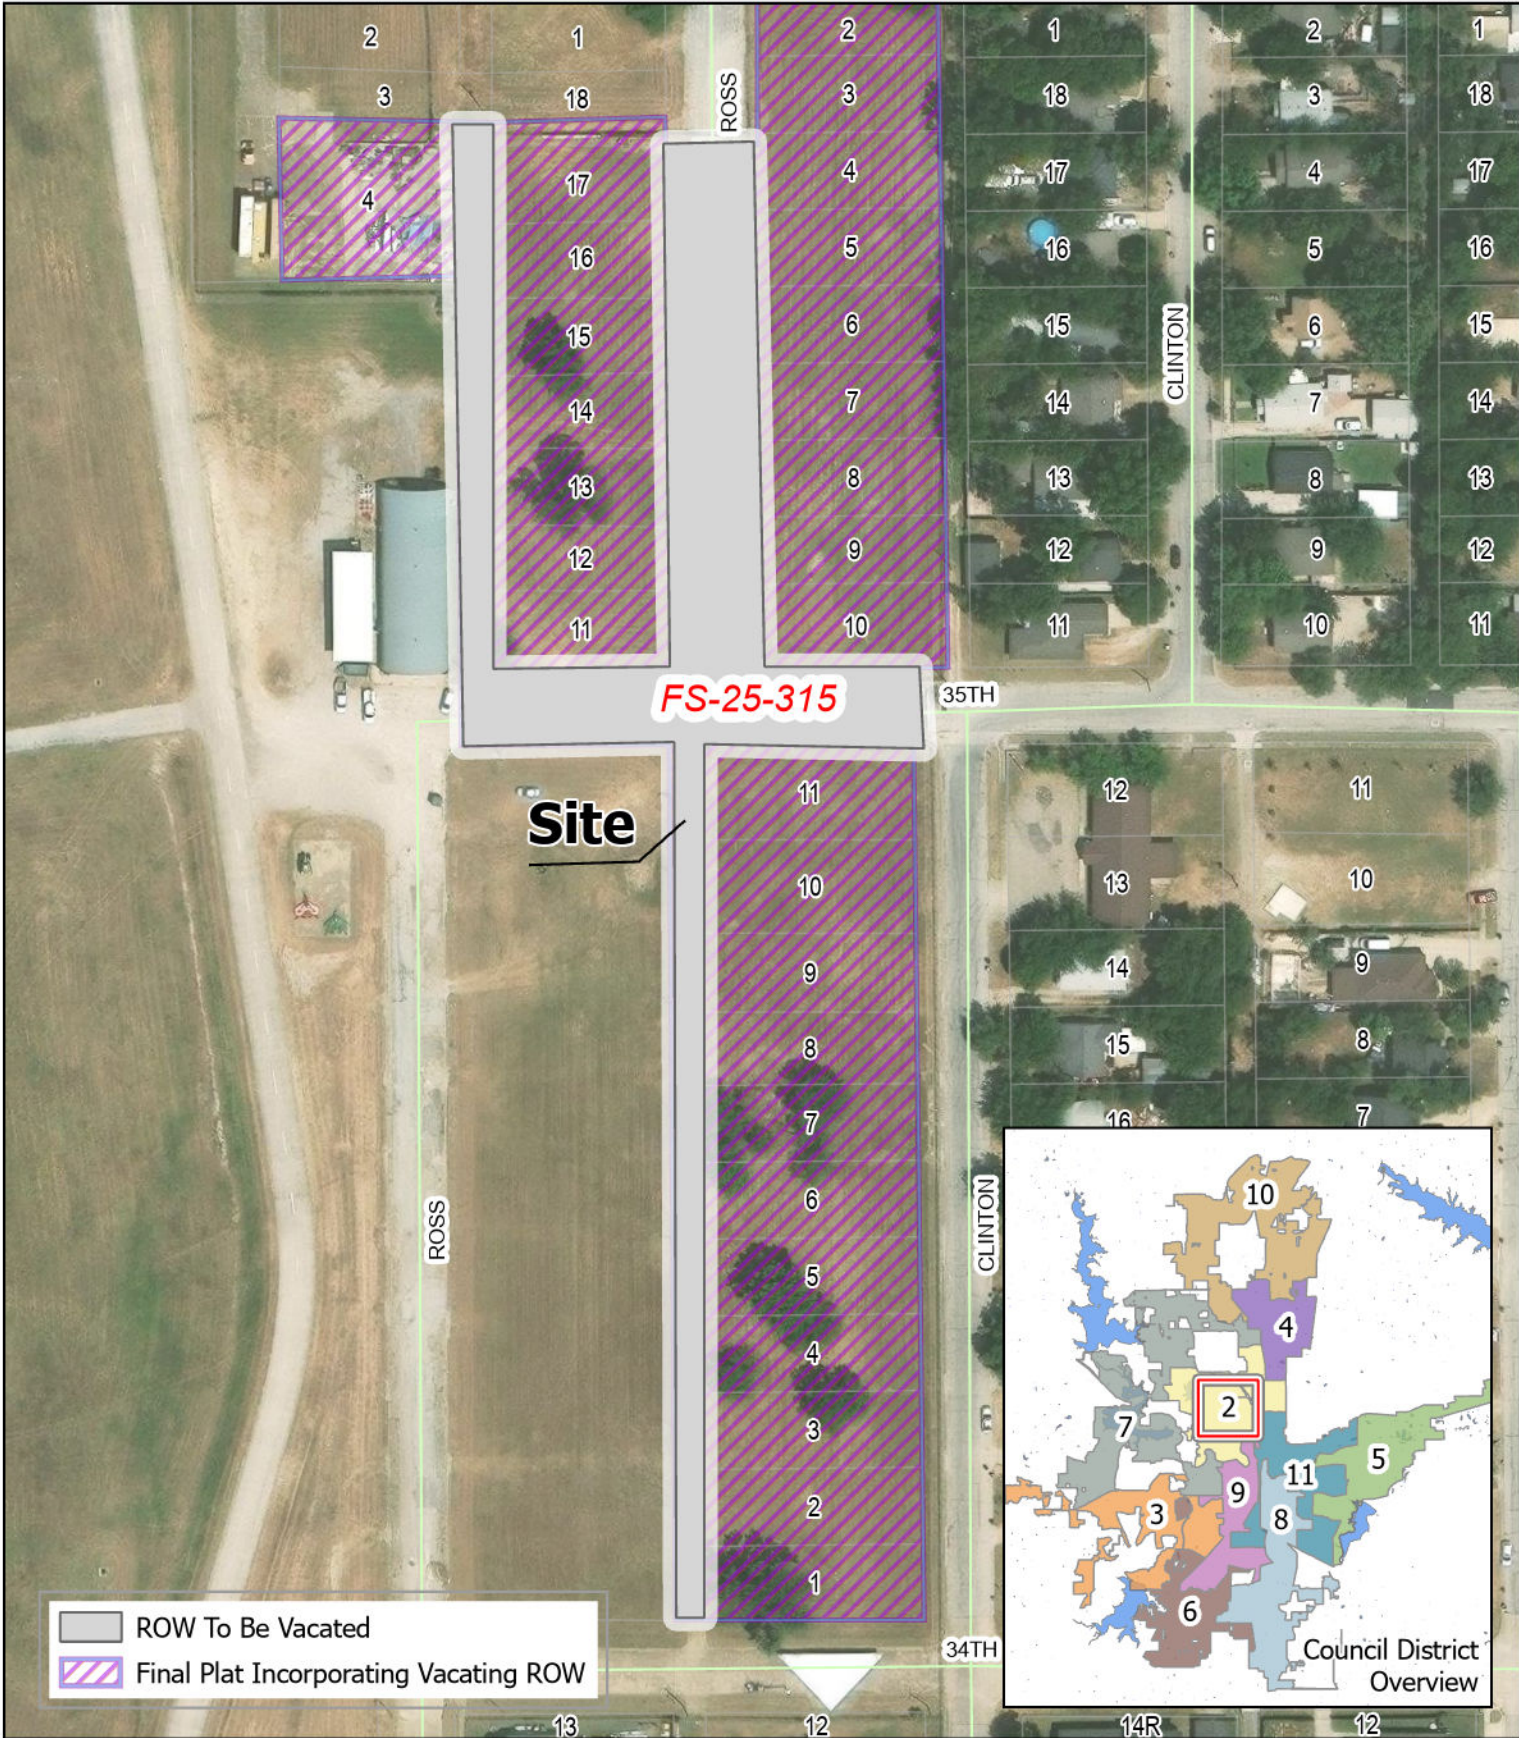

## Street ROW Vacation

Legend:  
[Grey Box] ROW To Be Vacated  
[Purple Box with Diagonal Lines] Final Plat Incorporating Vacating ROW