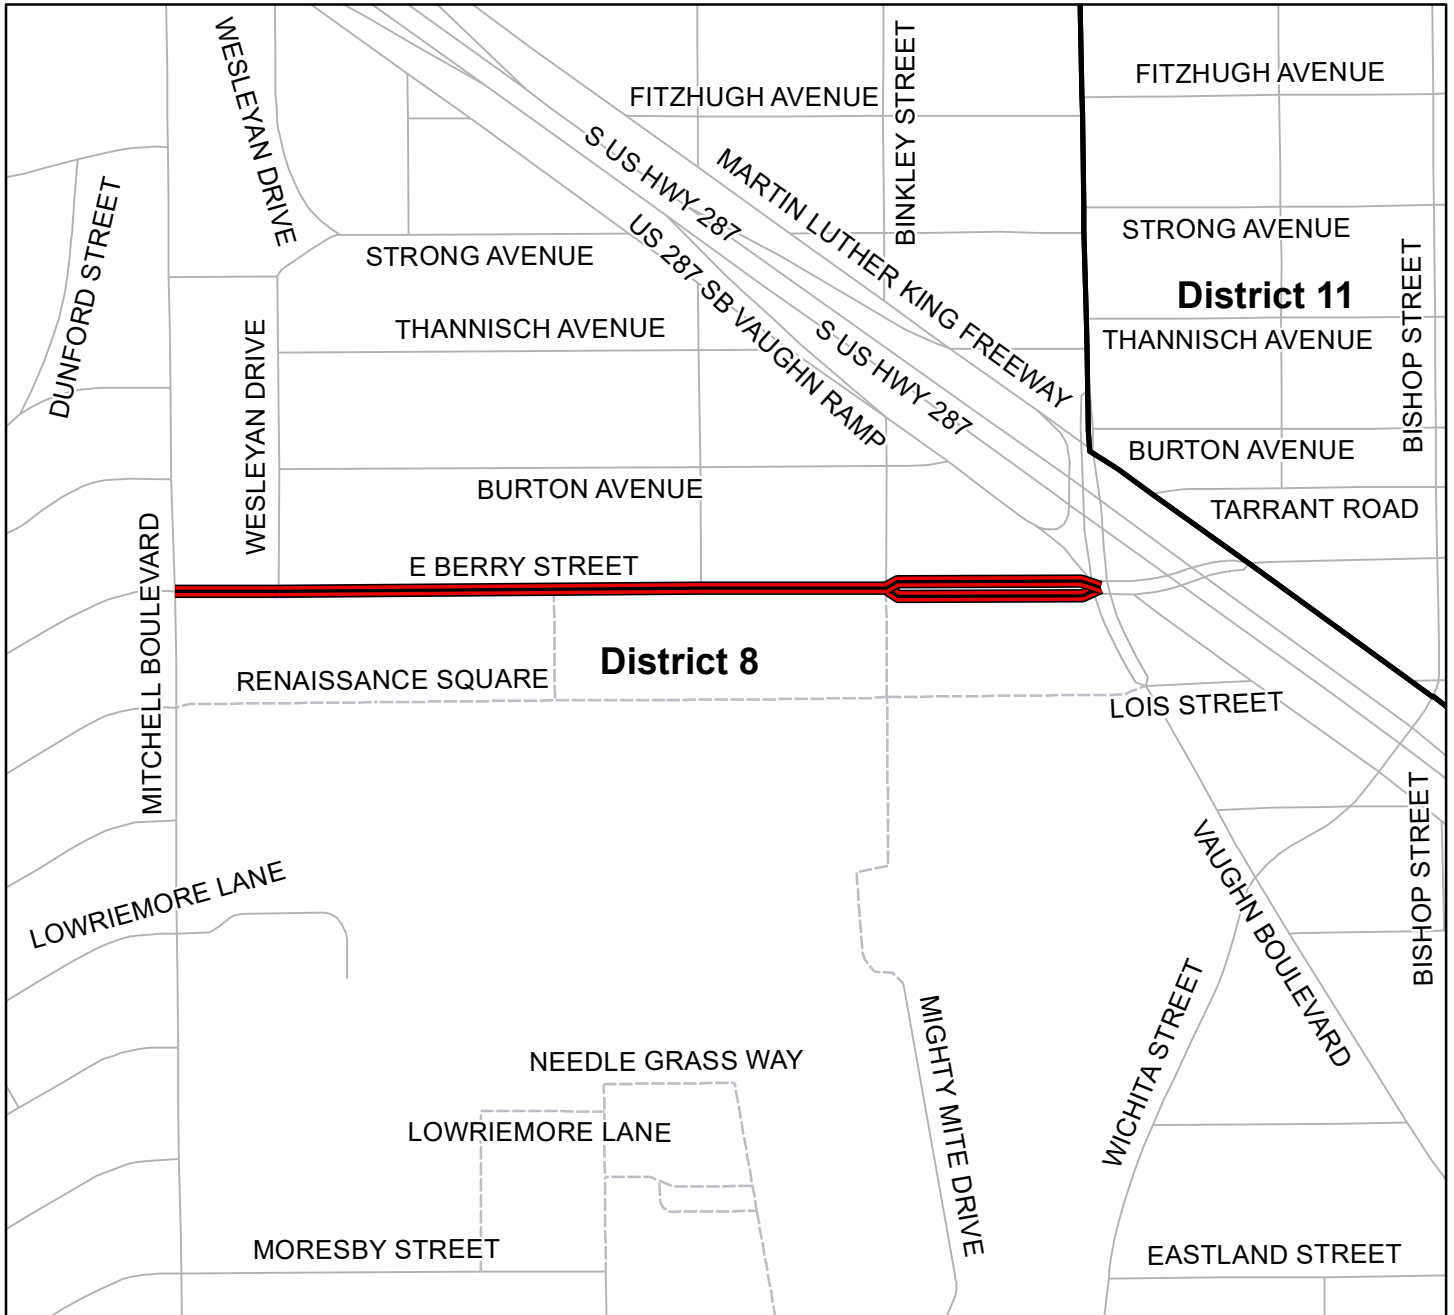

CPN 104816 Map 01 - E Berry St

LEGEND

-  Segments to be removed
-  District