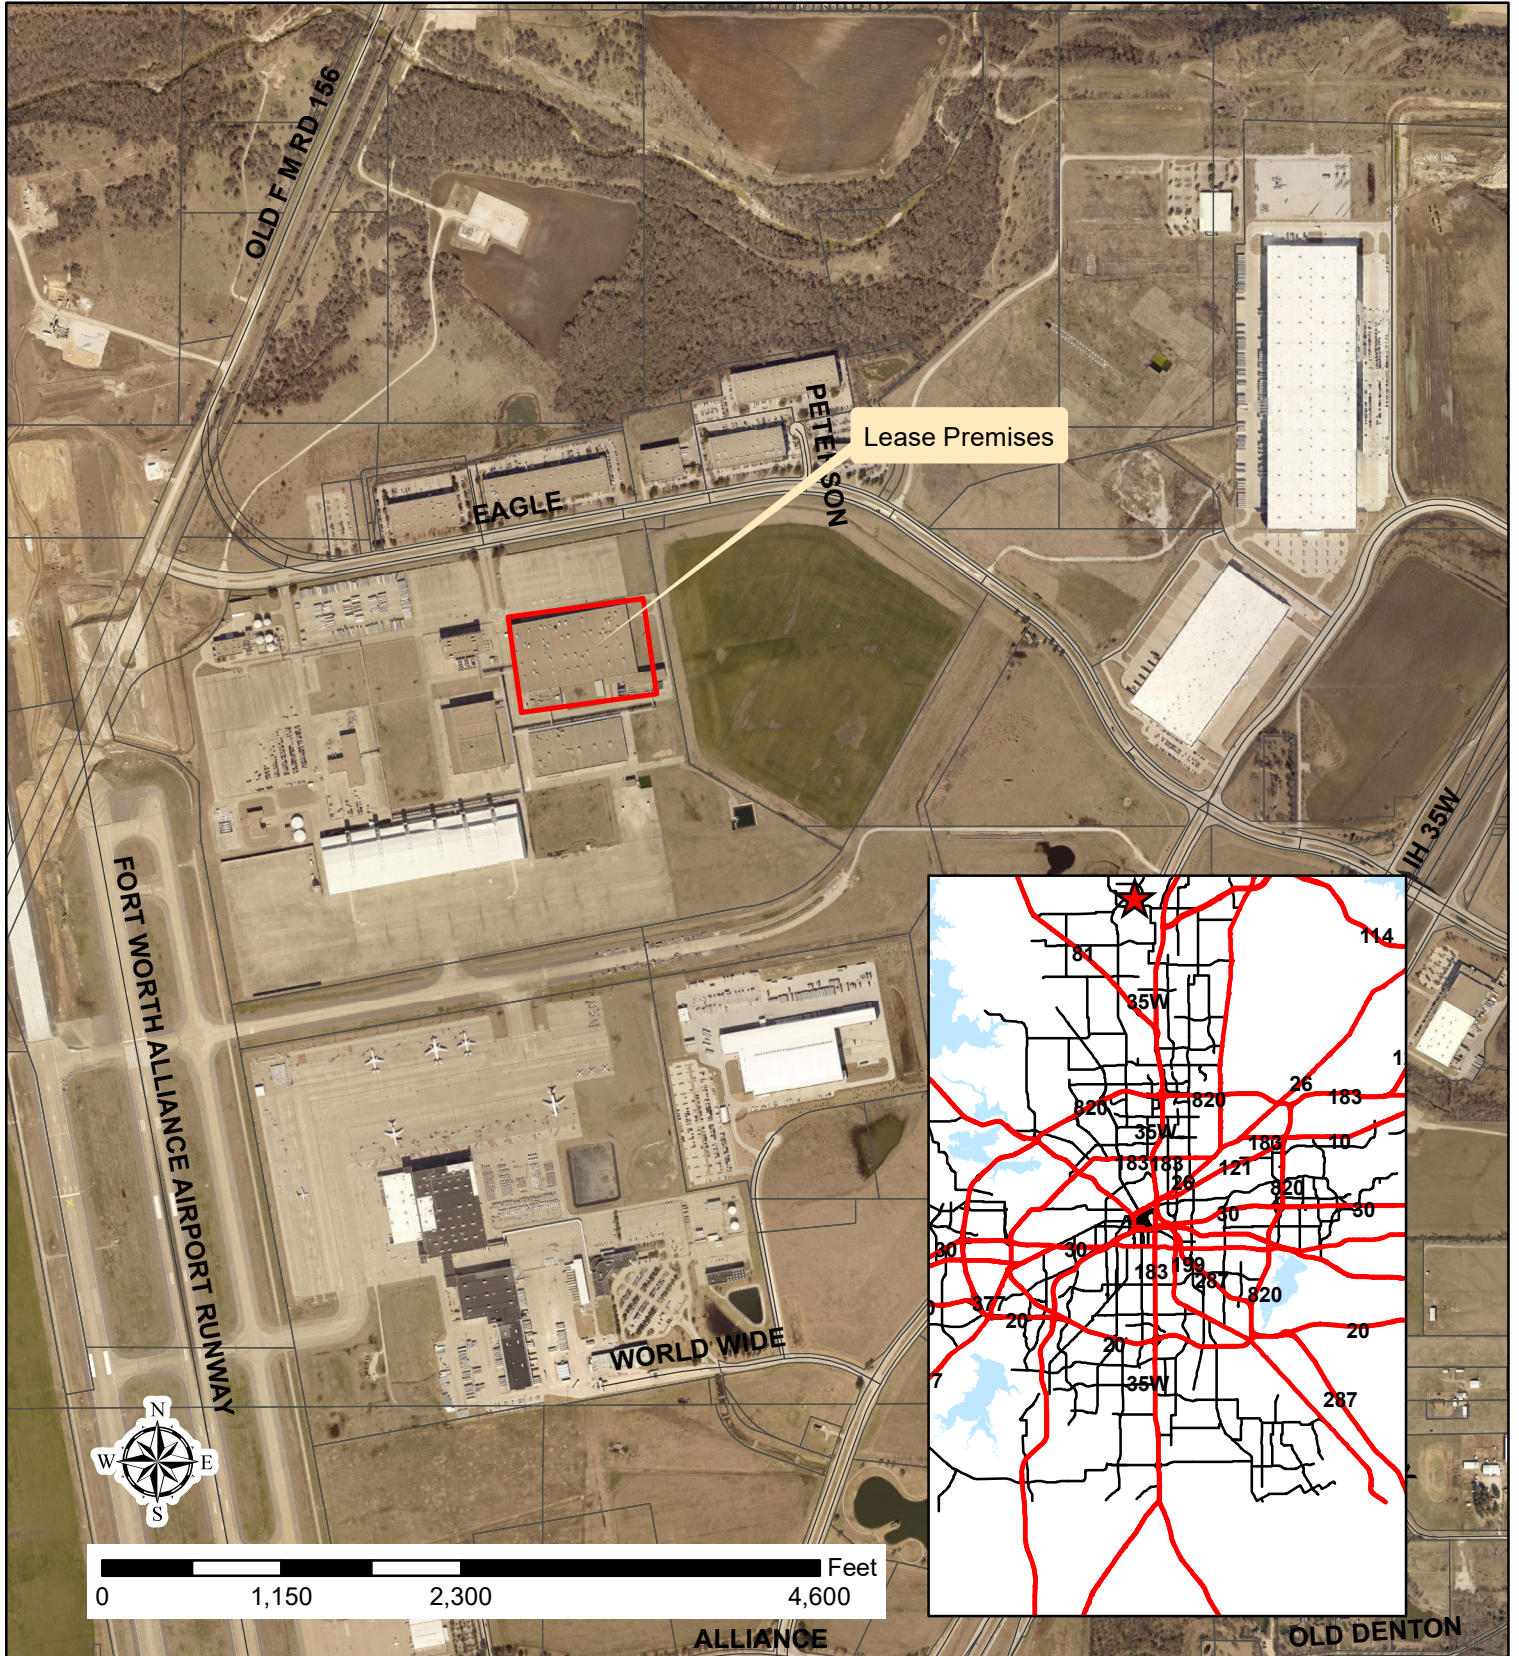

MAYOR AND COUNCIL COMMUNICATION MAP

21 ROLLS ROYCE TERMINATION AND SETTLEMENT AGREEMENT

Council District 7

Copyright 2019 City of Fort Worth. Unauthorized reproduction is a violation of applicable laws. This product is for informational purposes and may not have been prepared for or be suitable for legal, engineering, or surveying purposes. It does not represent an on-the-ground survey and represents only the approximate relative location of property boundaries. The City of Fort Worth assumes no responsibility for the accuracy of said data.