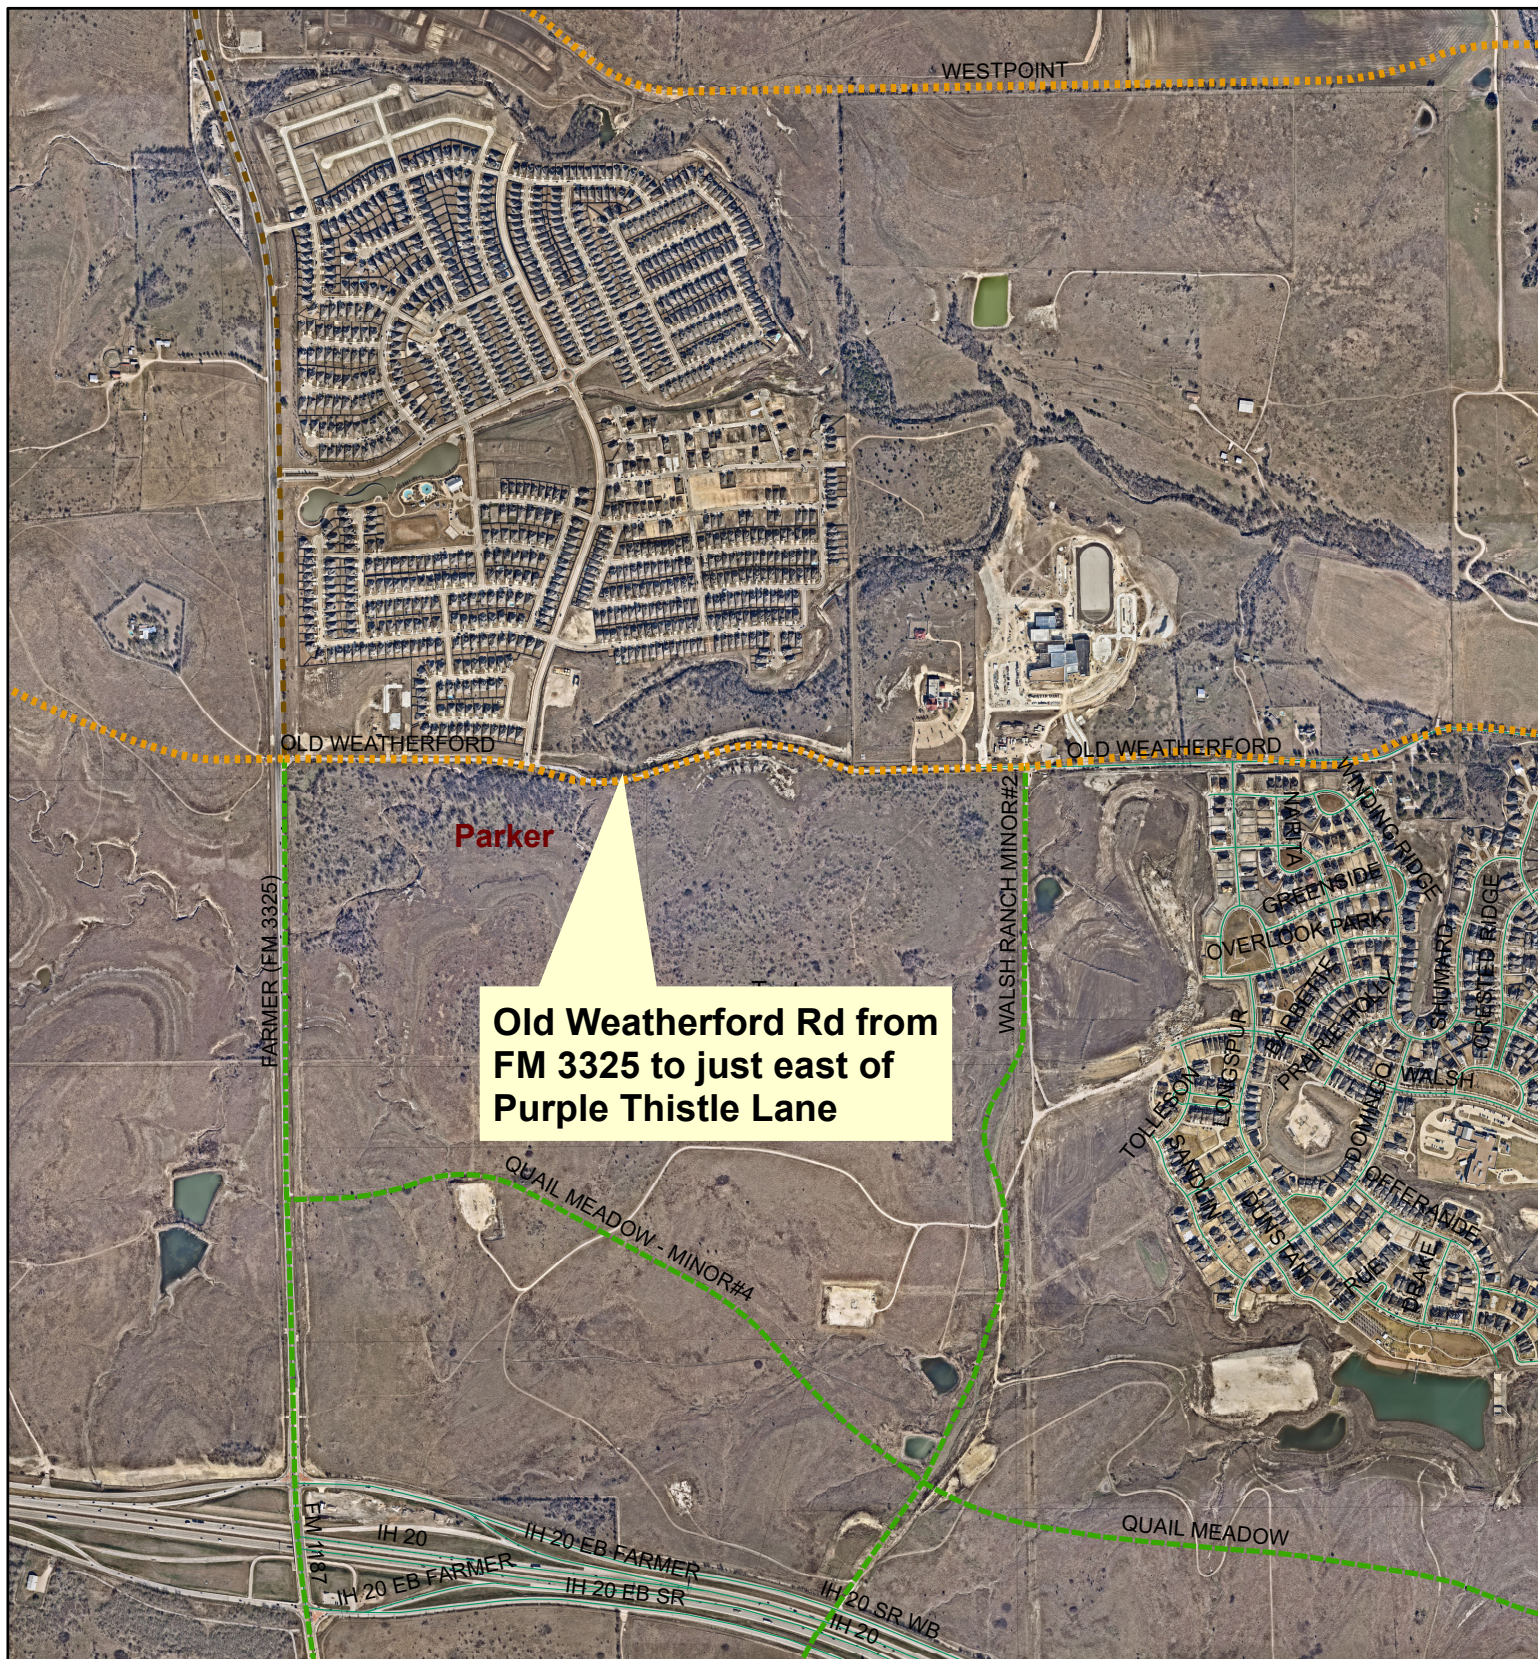

# MTP Amendment - Old Weatherford Road

## Legend

- Activity Street
- Commercial Connector
- Commercial Mixed Use Street
- - - - - Neighborhood Connector
- - - - - System Link

# MTP Amendment - Old Weatherford Road

**Old Weatherford Rd from  
FM 3325 to just east of  
Purple Thistle Lane**

## Legend

-  Extraterritorial Jurisdiction
-  Activity Street
-  Commercial Connector
-  Commercial Mixed Use Street
-  Neighborhood Connector
-  System Link
-  Full Purpose
-  Limited Purpose