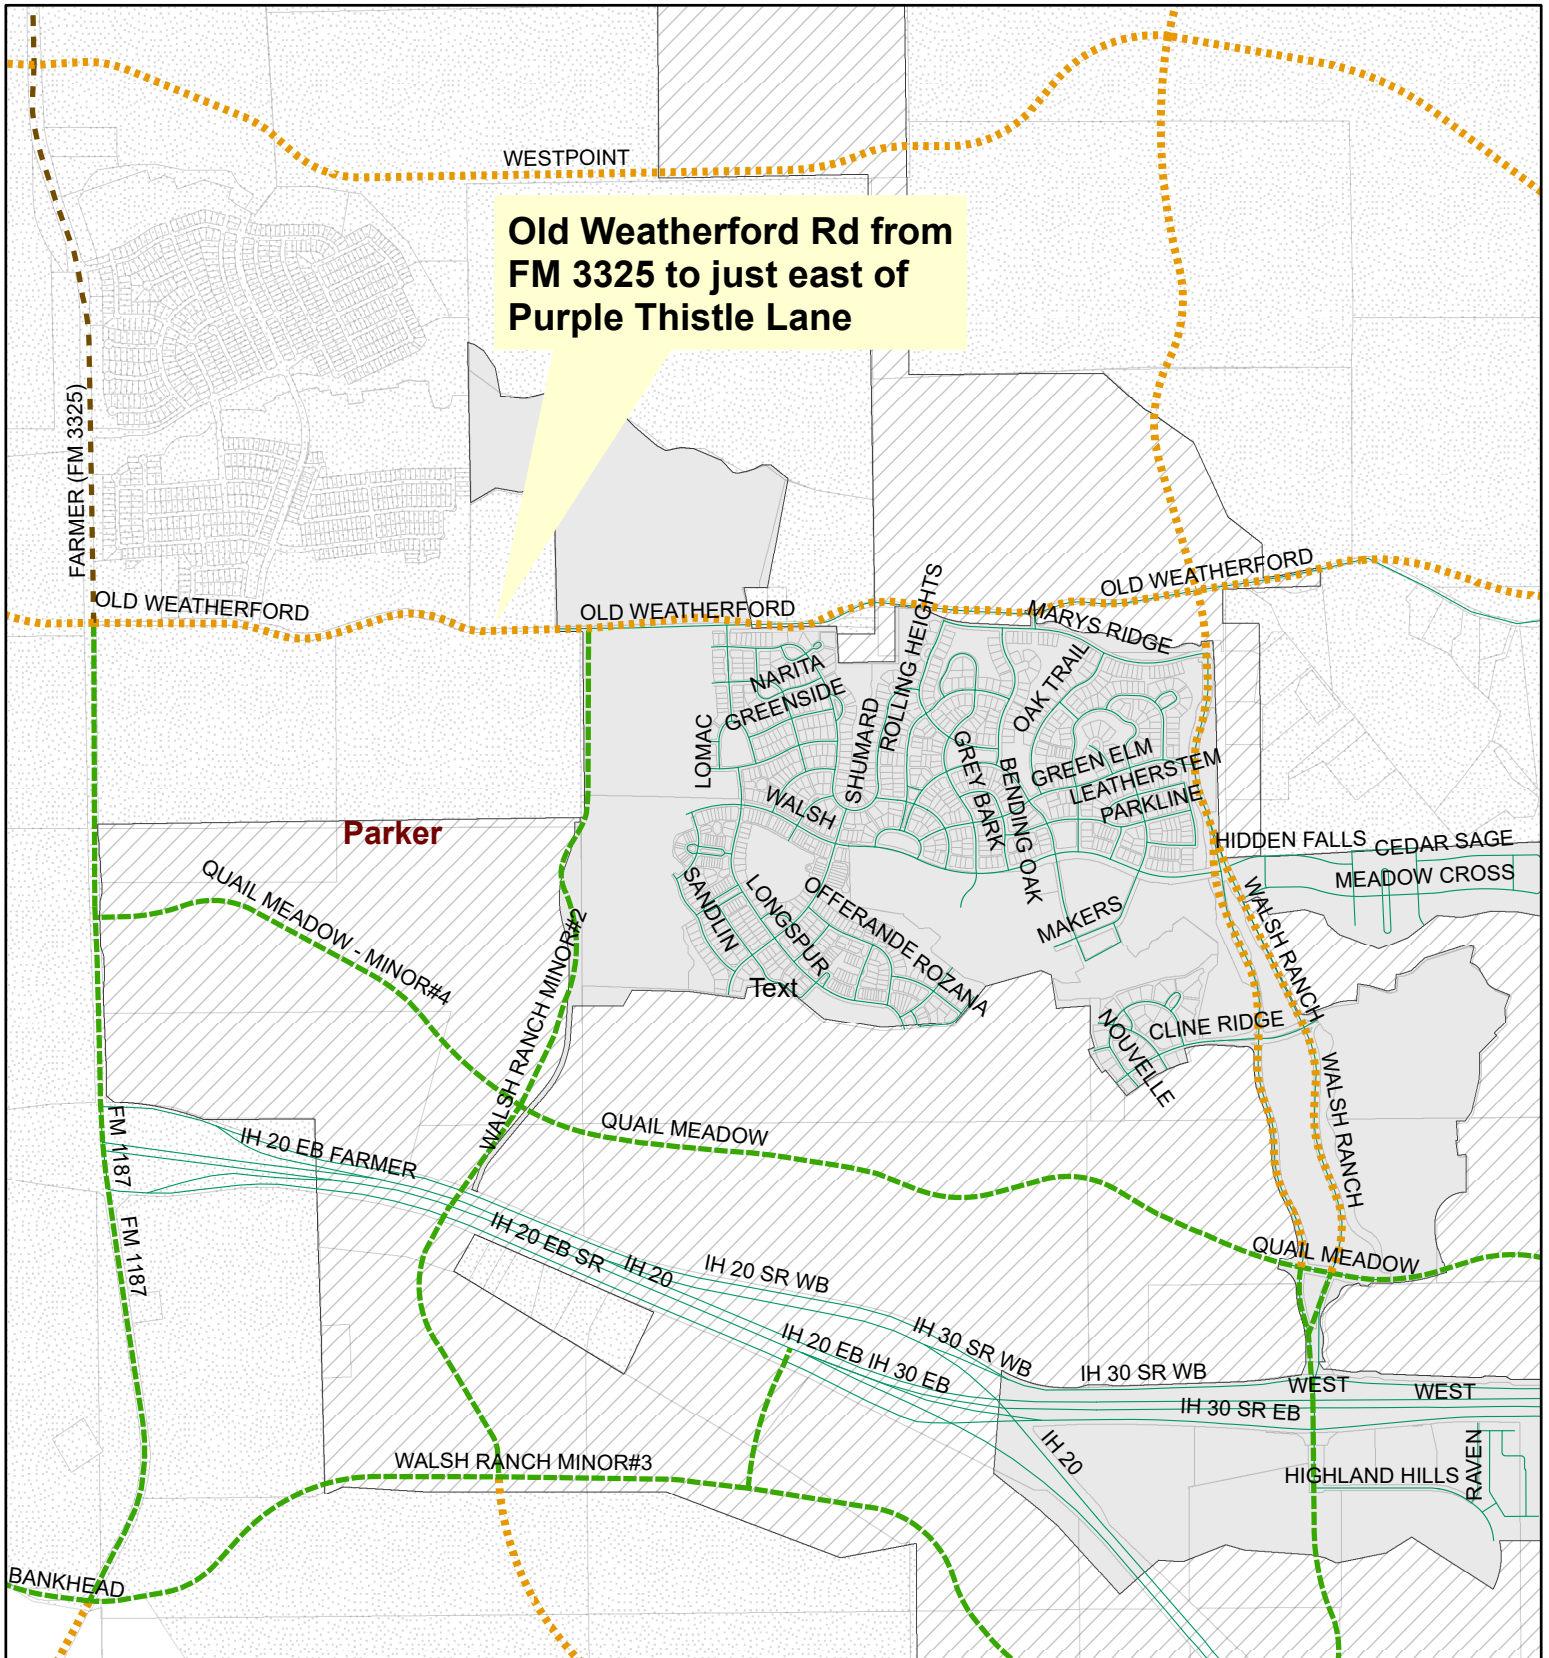

# MTP Amendment - Old Weatherford Road

## Legend

- Activity Street
- Commercial Connector
- Commercial Mixed Use Street
- - - - - Neighborhood Connector
- - - - - System Link

# MTP Amendment - Old Weatherford Road

**Old Weatherford Rd from  
FM 3325 to just east of  
Purple Thistle Lane**

## Legend

-  Extraterritorial Jurisdiction
-  Activity Street
-  Commercial Connector
-  Commercial Mixed Use Street
-  Neighborhood Connector
-  System Link
-  Full Purpose
-  Limited Purpose