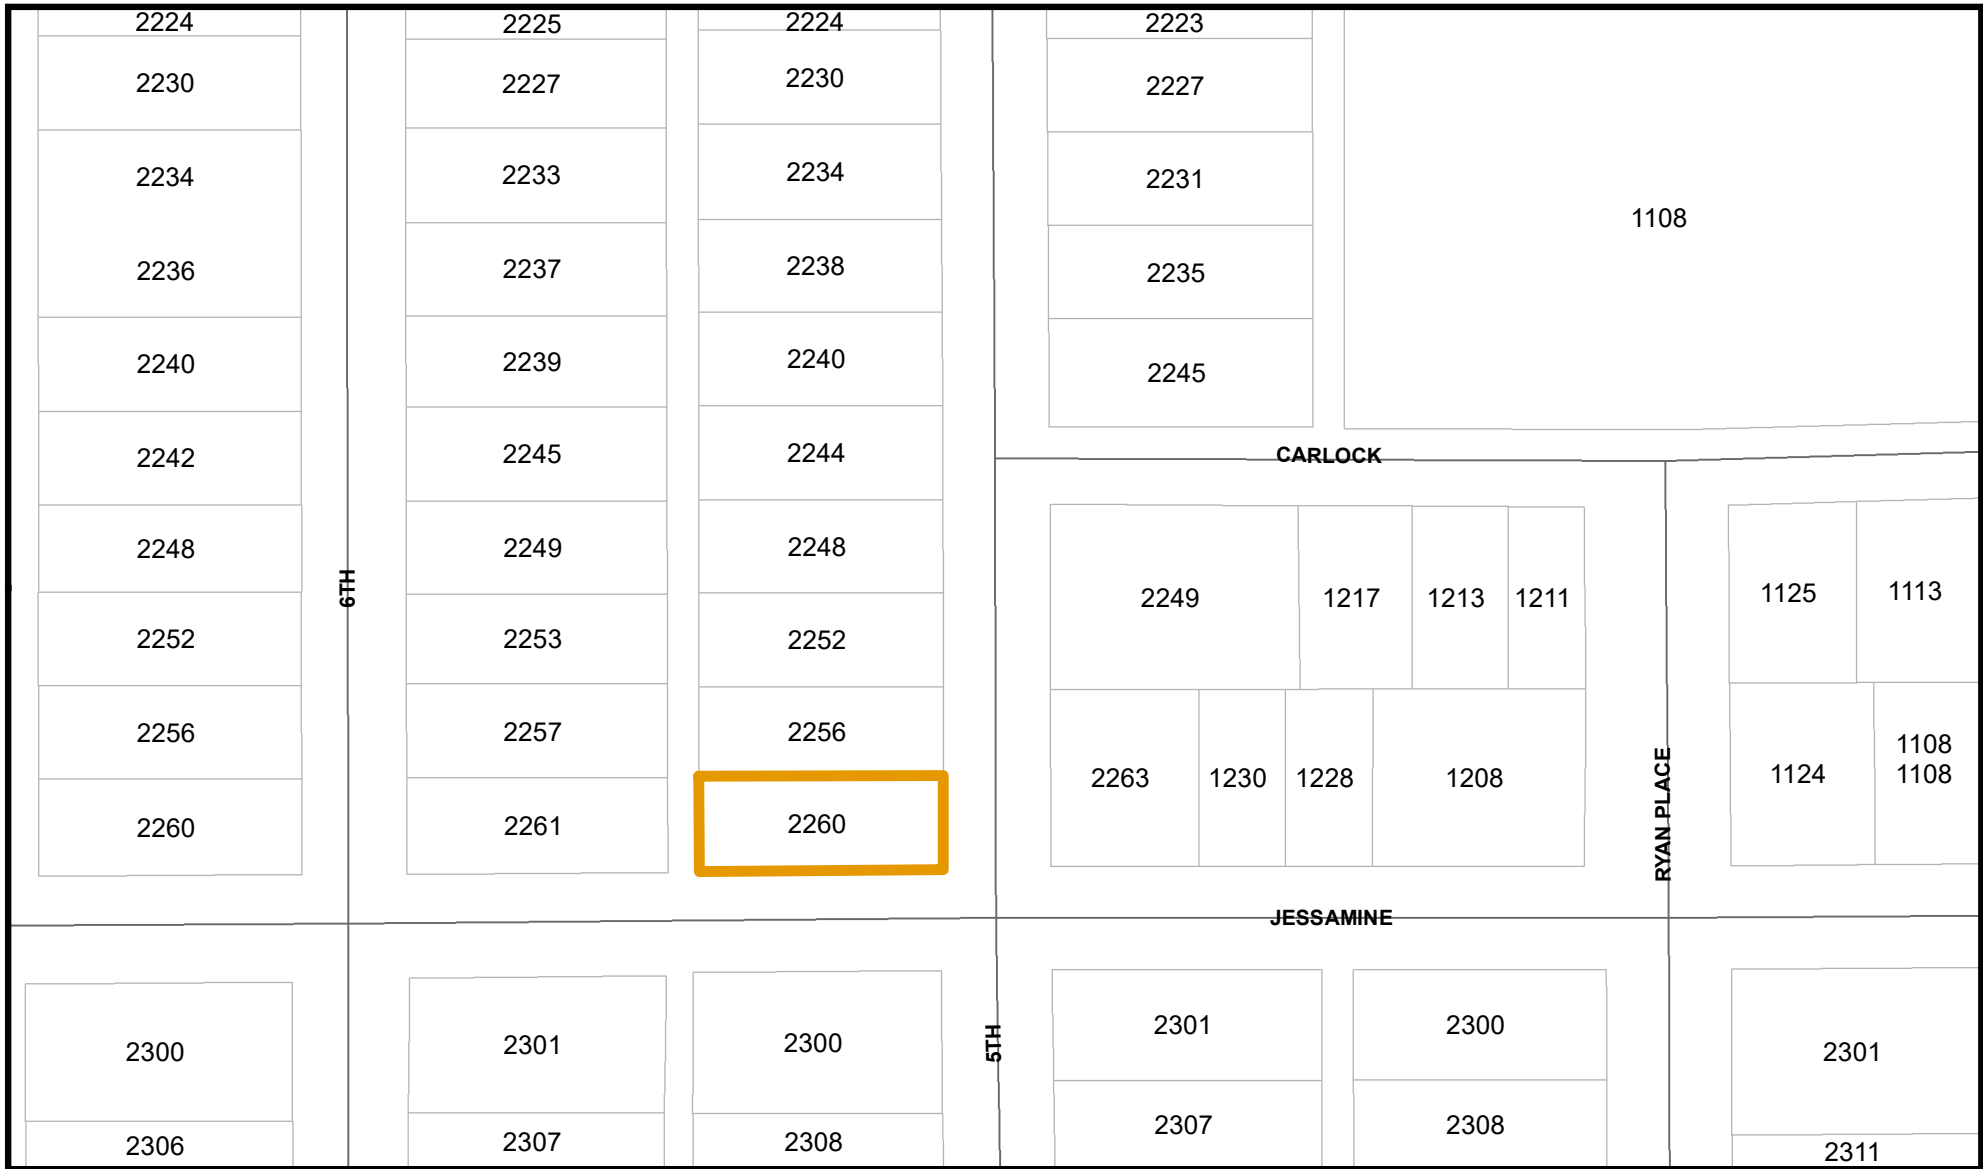

HSTE Property 2260 5th Ave.

*This property is located in the Fairmount Historic District