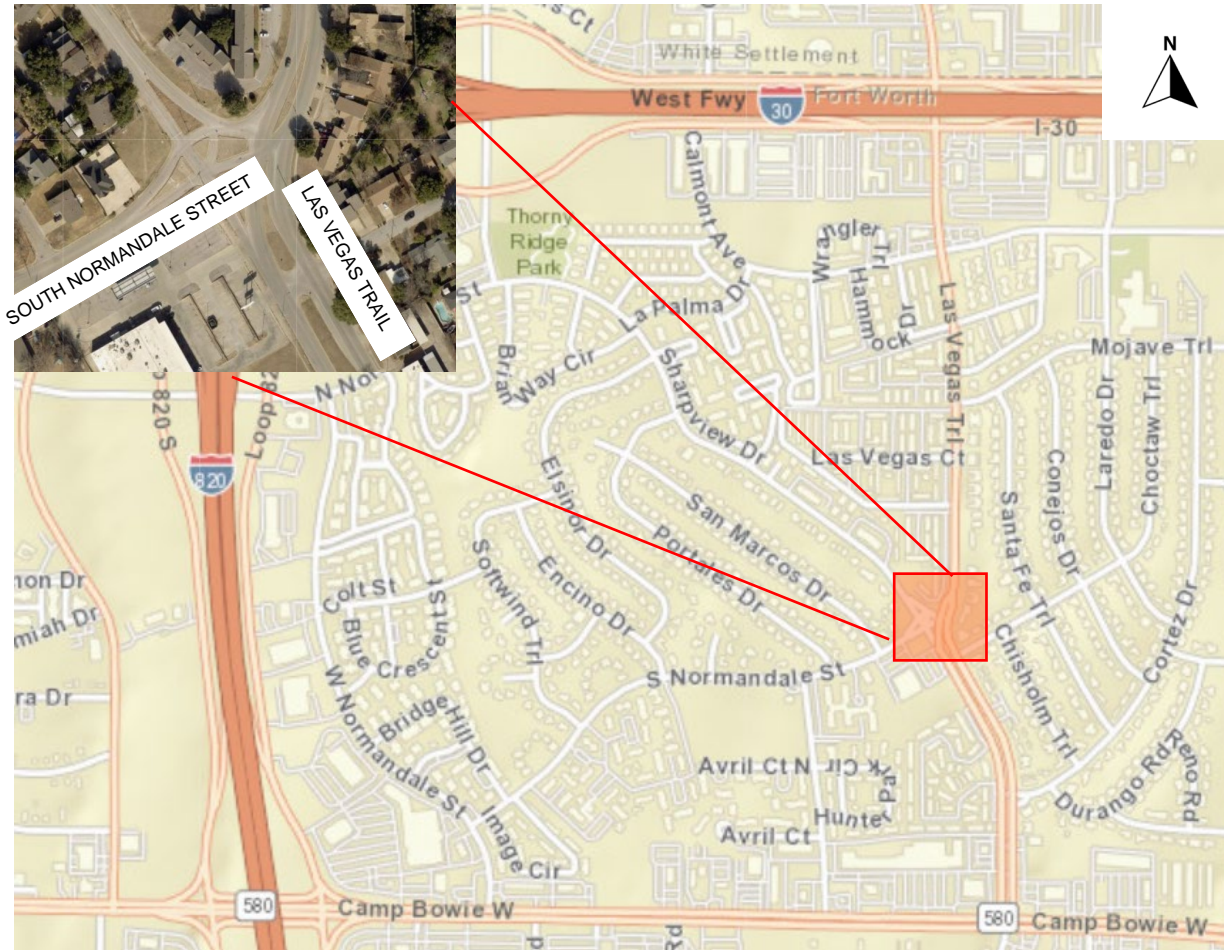

MAYOR AND COUNCIL COMMUNICATION MAP
SOUTH NORMANDELE STREET AT LAS VEGAS TRAIL ROUNDABOUT PROJECT

CPN# 101591