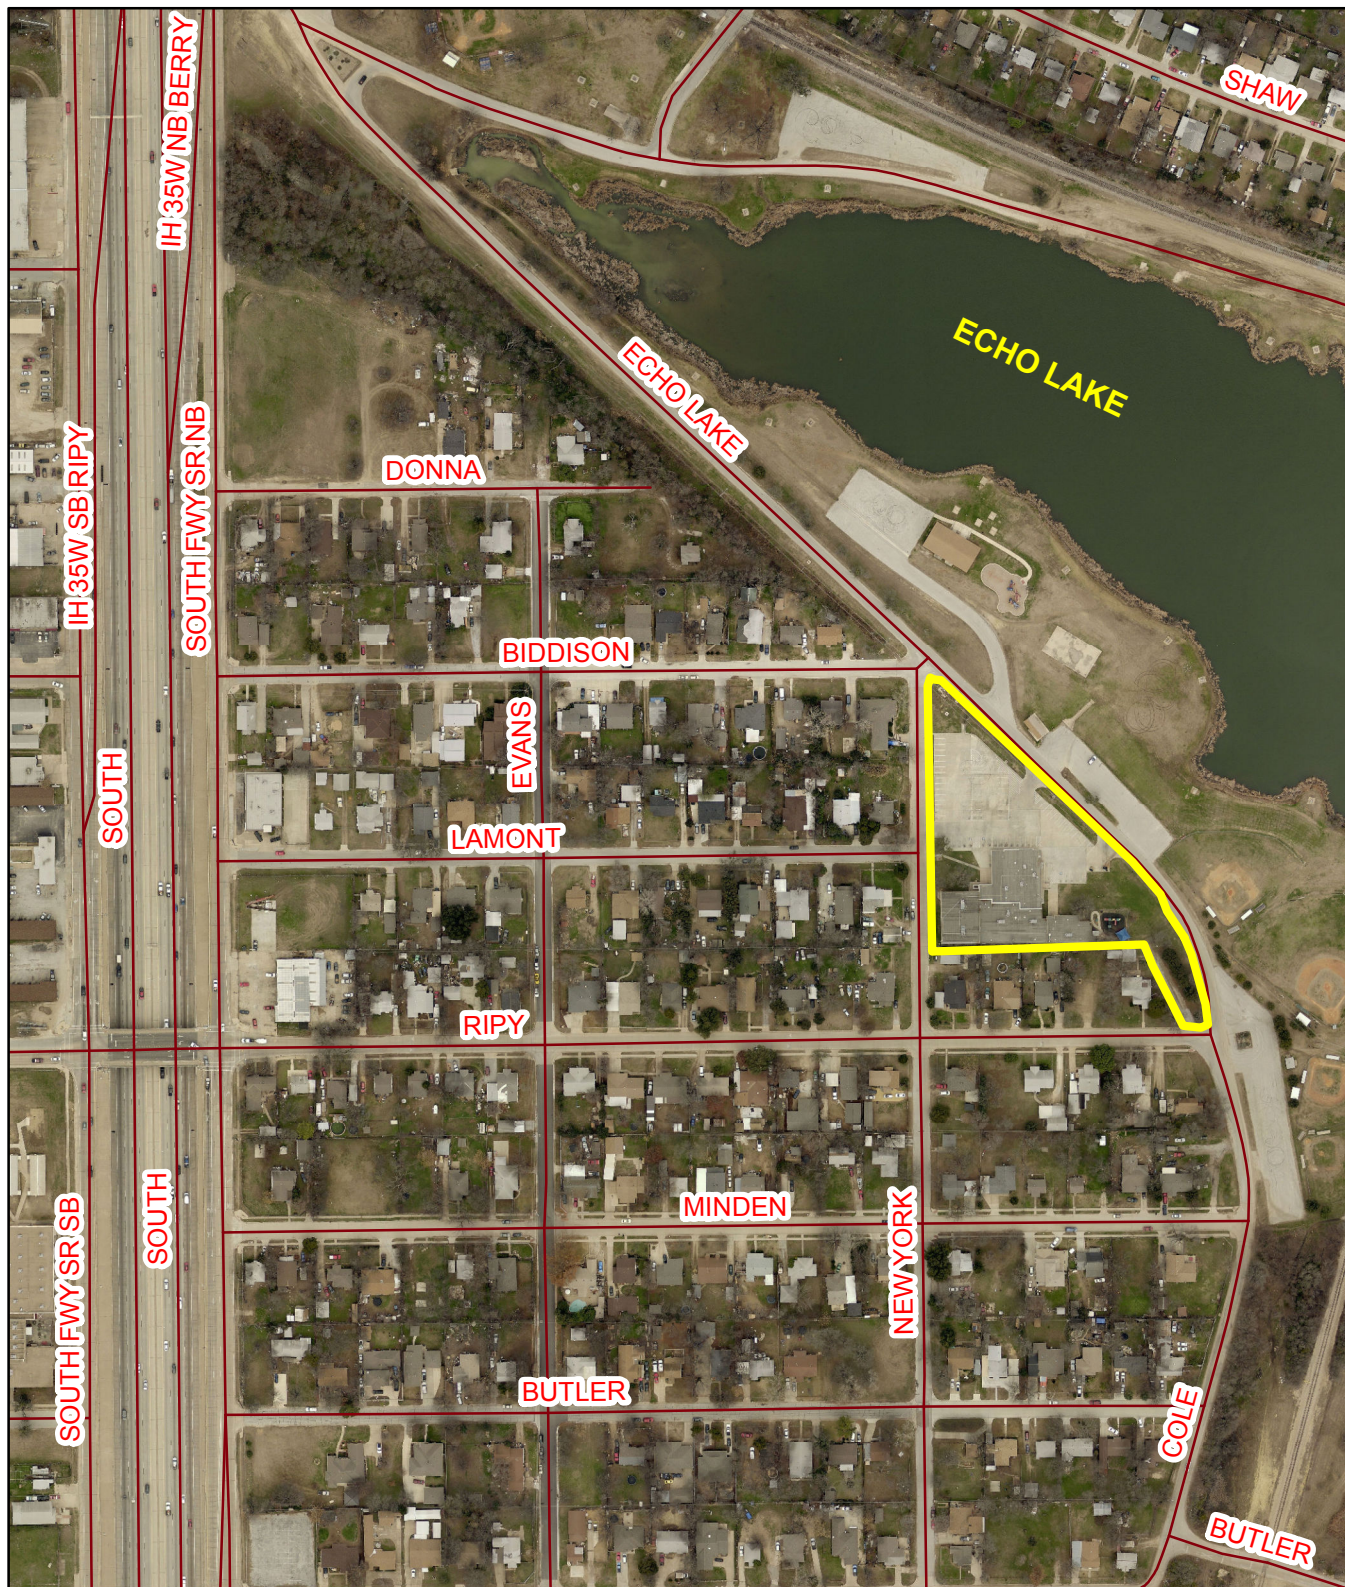

**WORTH HIEGHTS
COMMUNITY CENTER
NEW YORK AVE.
FORT WORTH, TEXAS 76110**

310 155 0 310 Feet