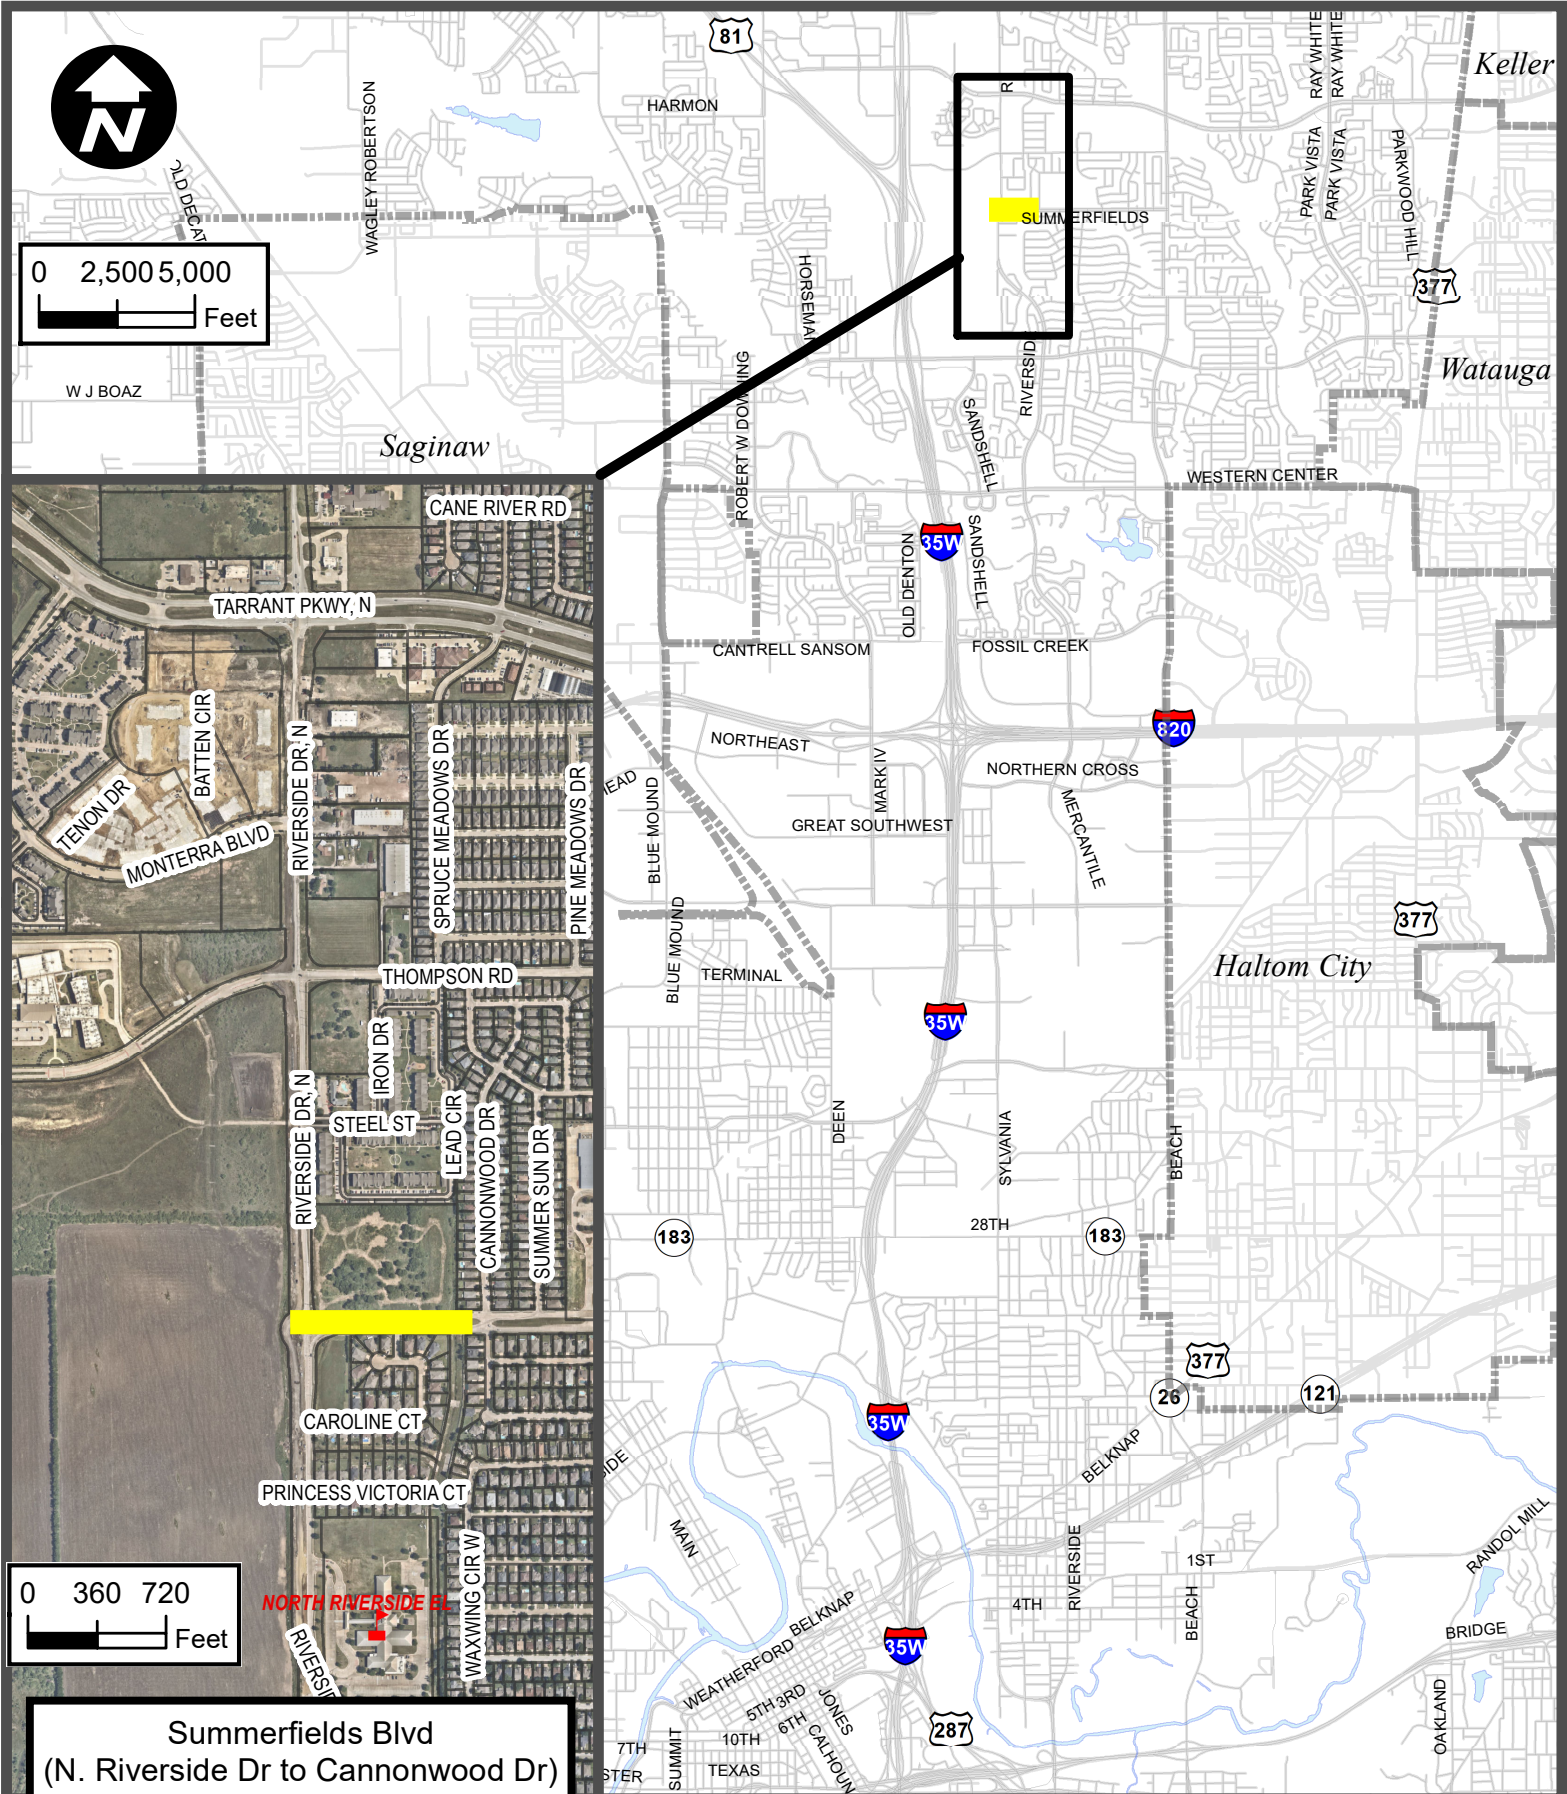

MAYOR AND COUNCIL COMMUNICATION MAP

20N RIVERSIDE DR CHANGE ORDER 1 (SUMMERFIELDS BLVD EXT)

**Summerfields Blvd
(N. Riverside Dr to Cannonwood Dr)**