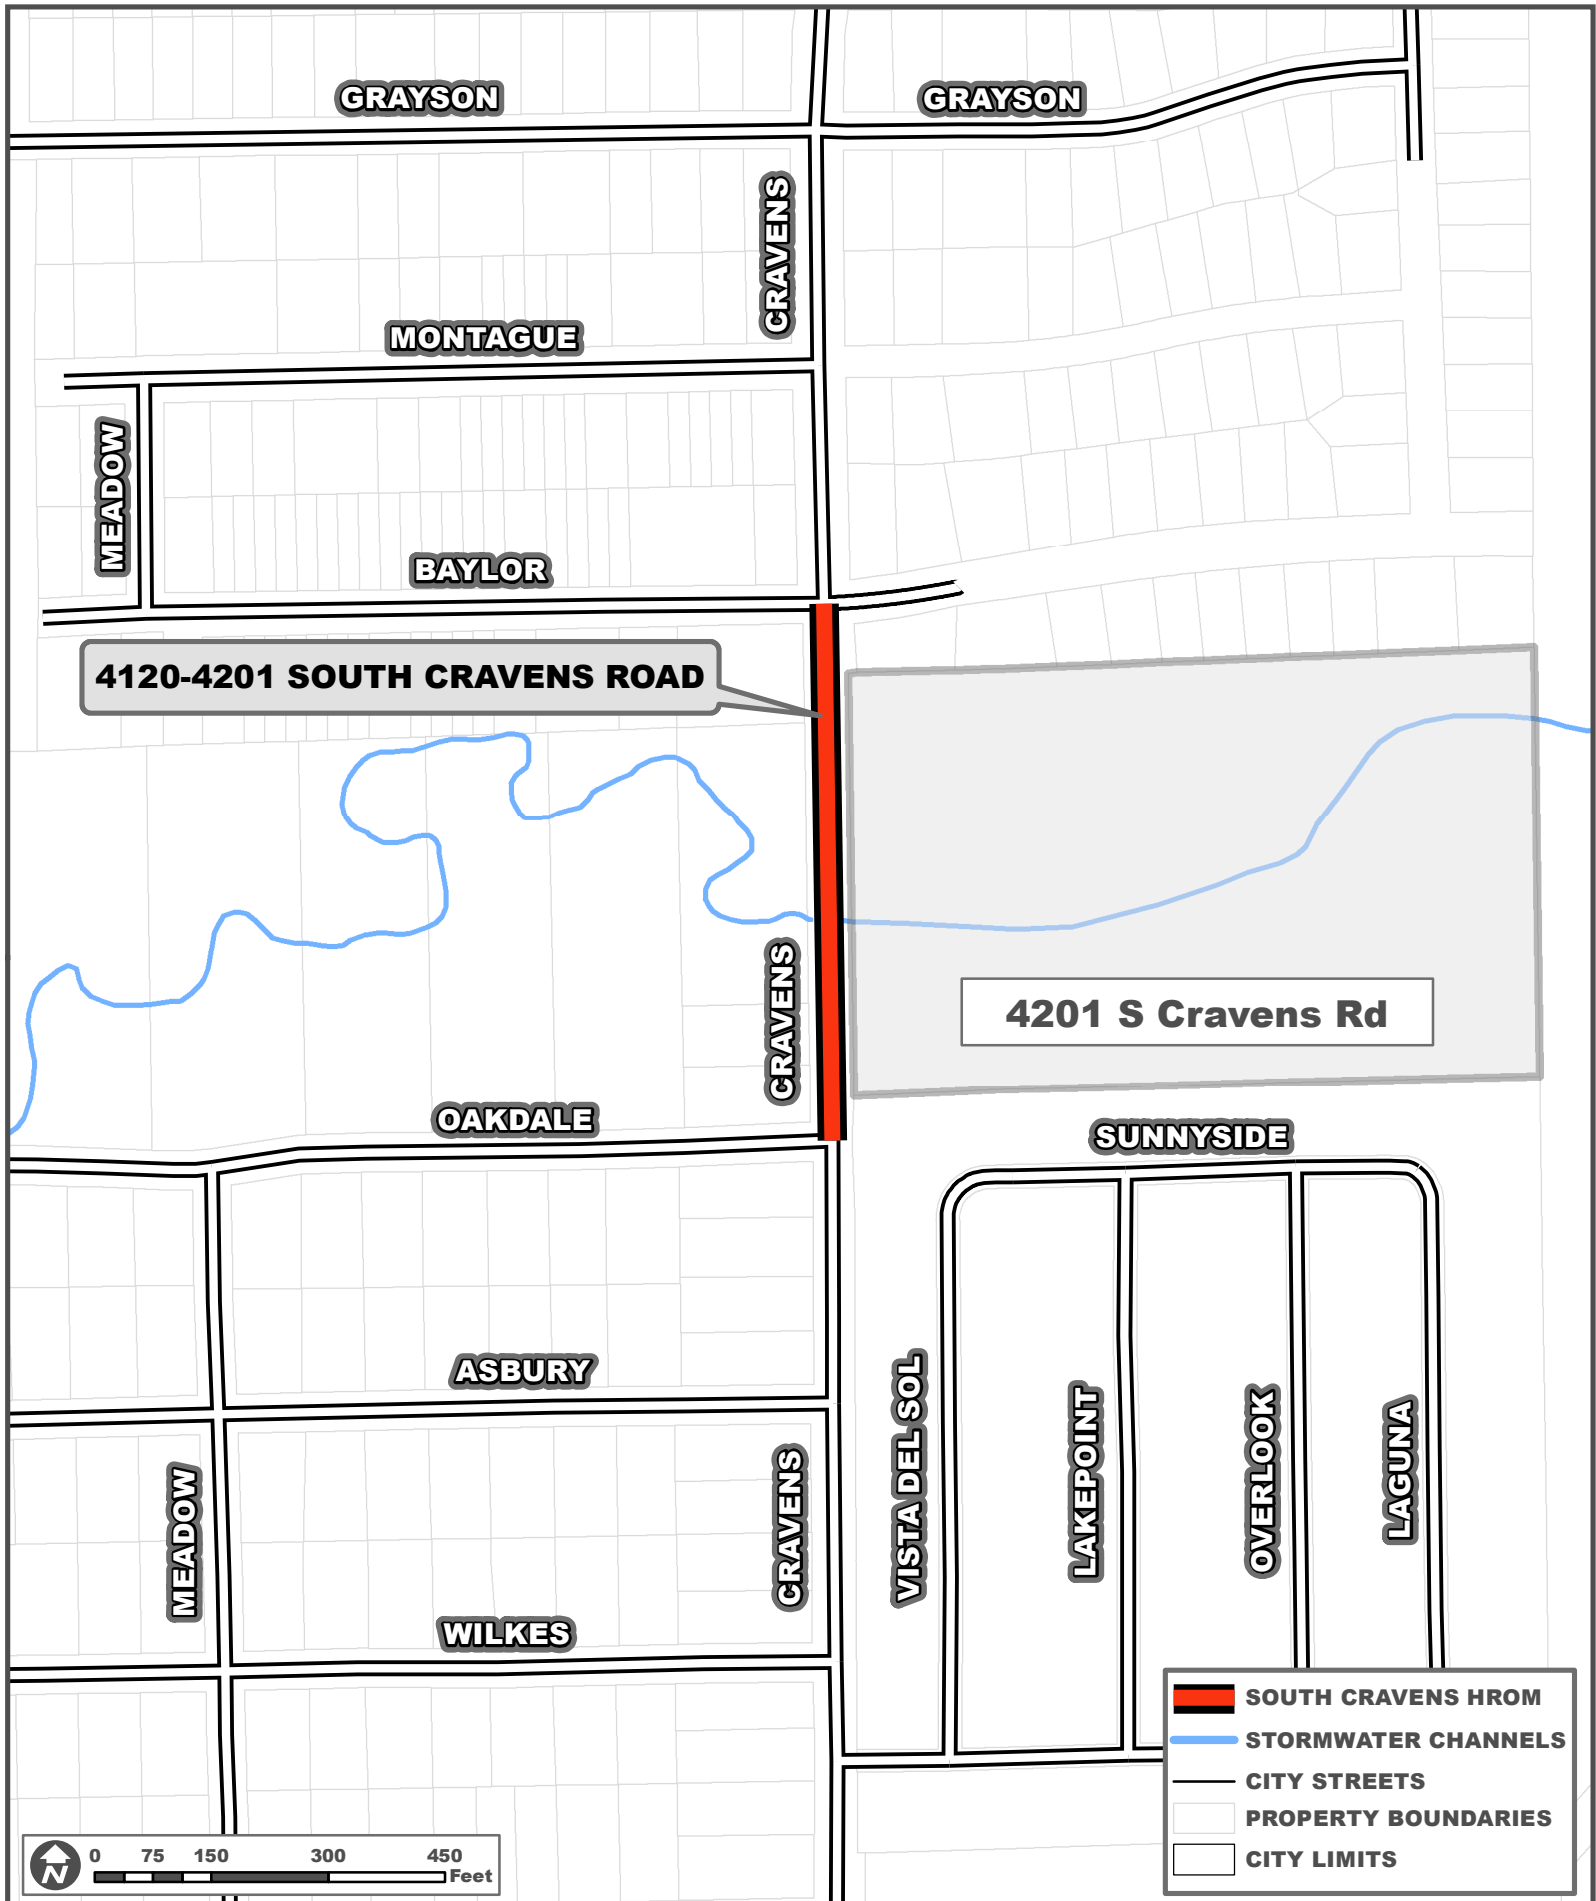

MAYOR & COUNCIL COMMUNICATION MAP
TRANSPORTATION PUBLIC WORKS
SOUTH CRAVENS HAZARDOUS ROAD OVERTOPPING MITIGATION

GRAYSON

GRAYSON

MONTAGUE

CRAVENS

MEADOW

BAYLOR

4120-4201 SOUTH CRAVENS ROAD

4201 S Cravens Rd

OAKDALE

CRAVENS

SUNNYSIDE

ASBURY

MEADOW

CRAVENS

WILKES

VISTA DEL SOL

LAKEPOINT

OVERLOOK

LAGUNA

-  SOUTH CRAVENS HROM
-  STORMWATER CHANNELS
-  CITY STREETS
-  PROPERTY BOUNDARIES
-  CITY LIMITS