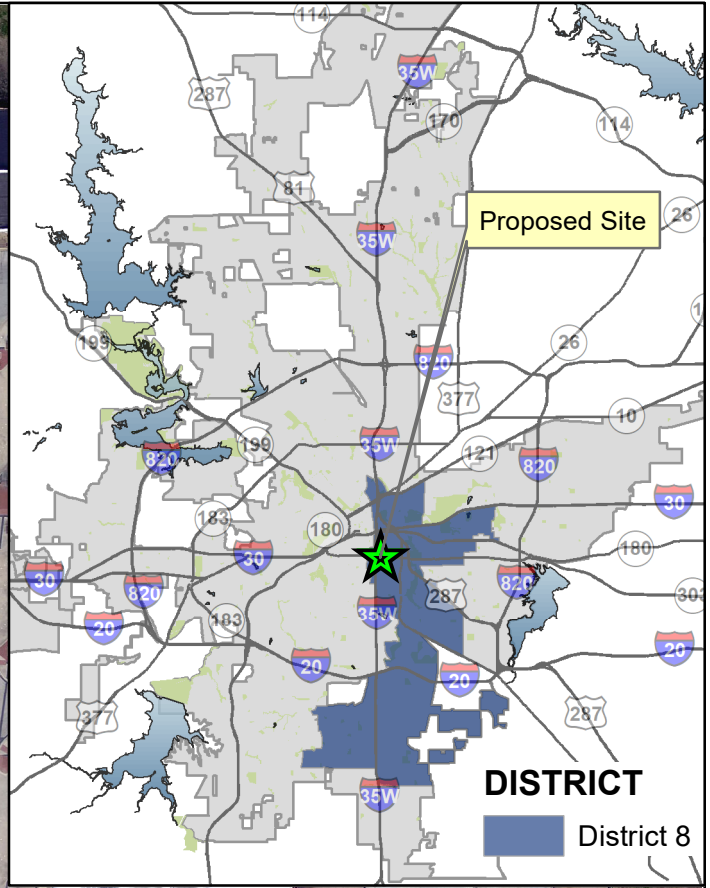

Evans & Rosedale Project – Evans Plaza Park | District 8

(1008, 1012, 1056 Evans Ave. and 801 Pulaski Ave, Fort Worth, 76104)

 Evans Plaza Park

© Copyright 2023 City of Fort Worth. Unauthorized reproduction is a violation of applicable laws. This product is for informational purposes and may not have been prepared for or suitable for legal, engineering, or surveying purposes. It does not represent an on-the-ground survey and represents only approximate relative location of property boundaries. The City of Fort Worth assumes no responsibility for the accuracy of said data.