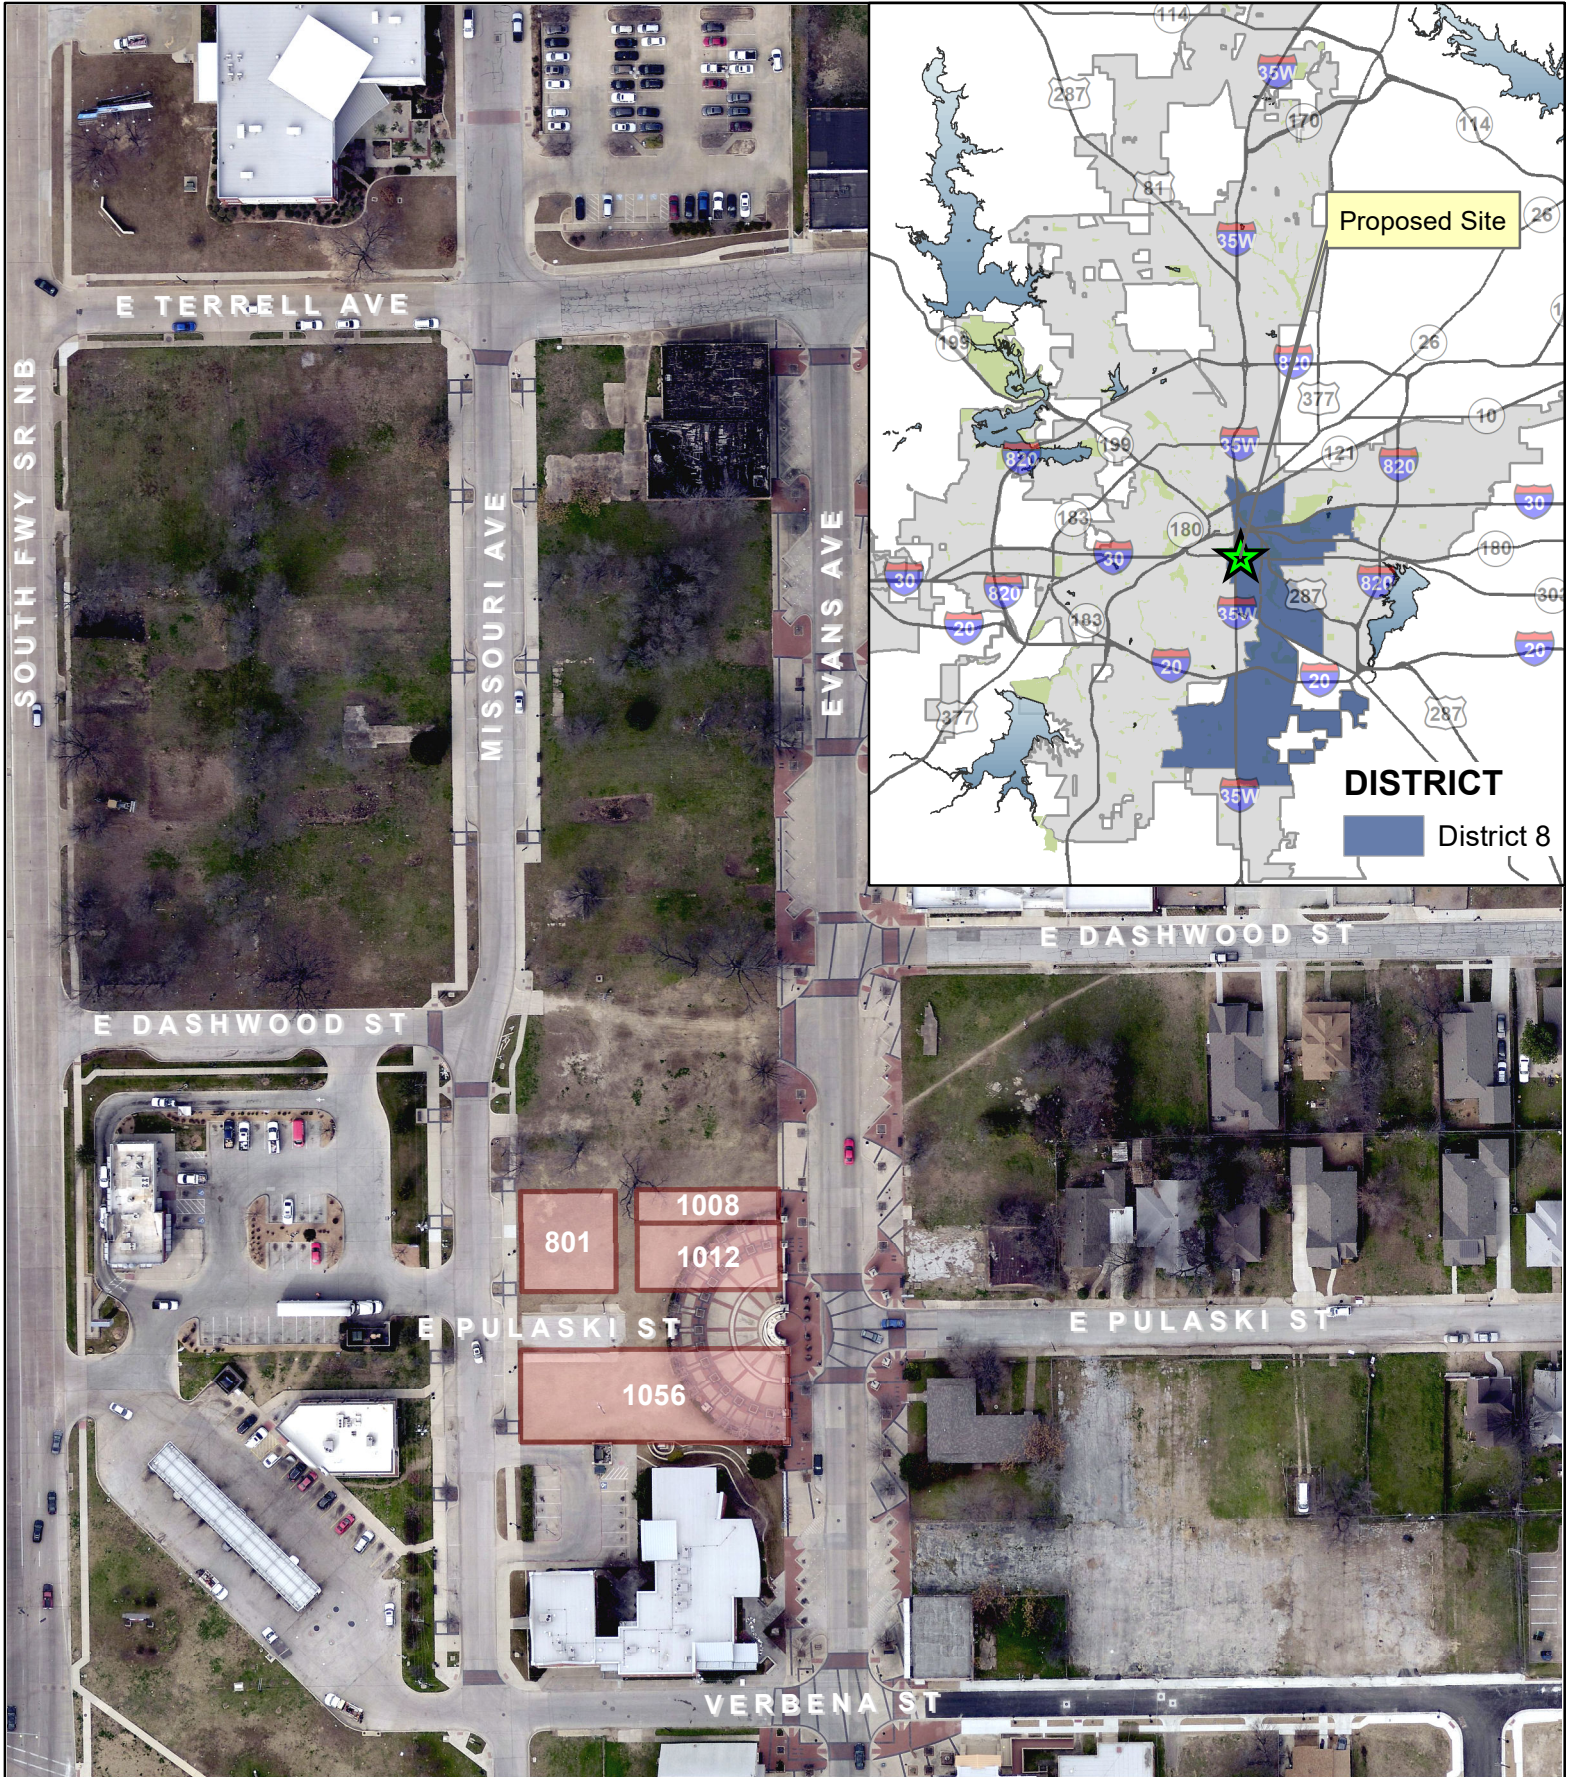

Evans & Rosedale Project – Evans Plaza Park | District 8

(1008, 1012, 1056 Evans Ave. and 801 Pulaski Ave, Fort Worth, 76104)

 Evans Plaza Park

© Copyright 2023 City of Fort Worth. Unauthorized reproduction is a violation of applicable laws. This product is for informational purposes and may not have been prepared for or suitable for legal, engineering, or surveying purposes. It does not represent an on-the-ground survey and represents only approximate relative location of property boundaries. The City of Fort Worth assumes no responsibility for the accuracy of said data.