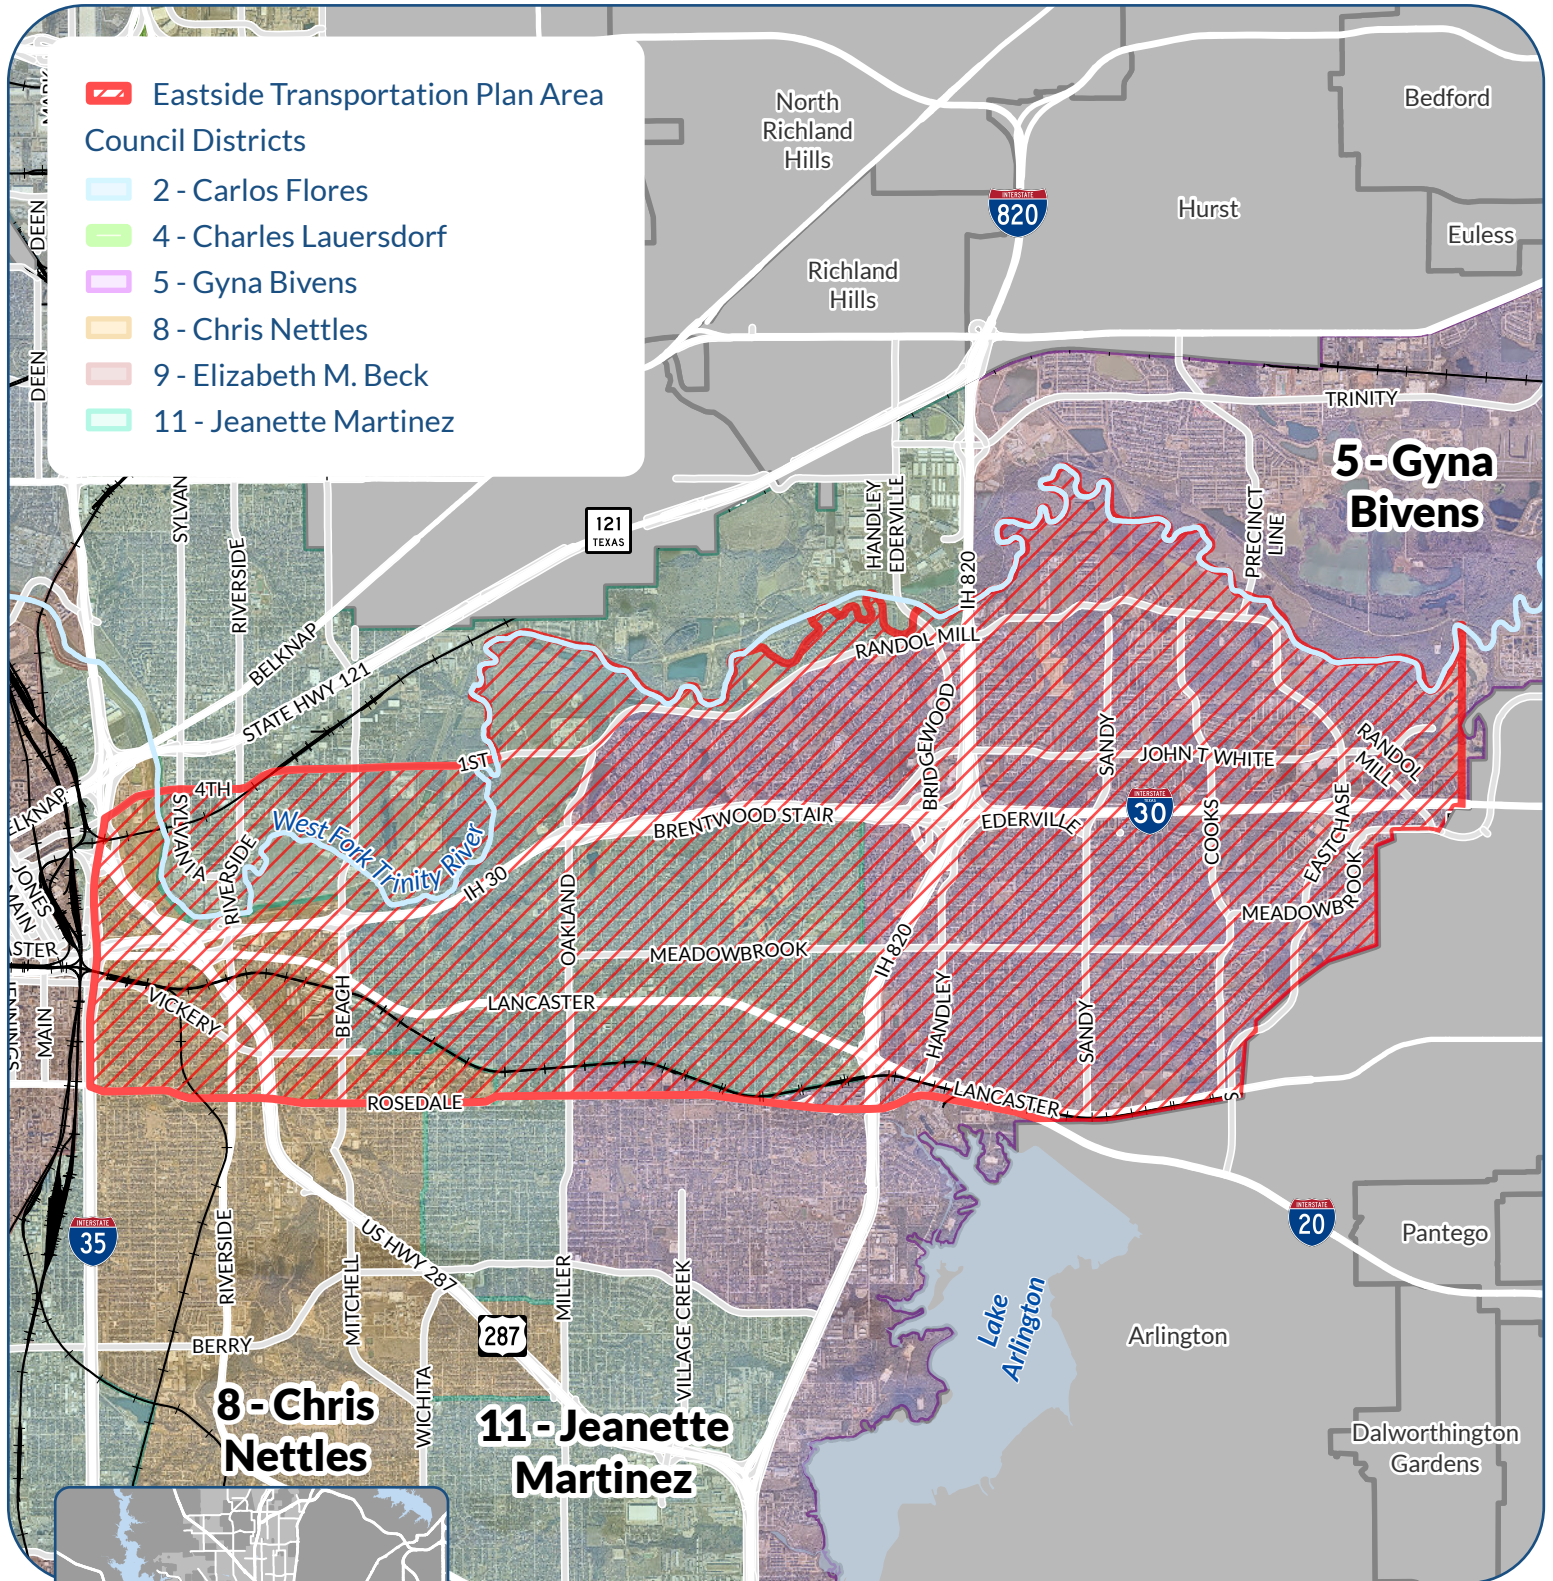

# Mayor & Council Map | CD #5, 8, 11

## Eastside Transportation Plan

Regional Transportation and Innovation

-  Eastside Transportation Plan Area
- Council Districts**
-  2 - Carlos Flores
-  4 - Charles Lauersdorf
-  5 - Gyna Bivens
-  8 - Chris Nettles
-  9 - Elizabeth M. Beck
-  11 - Jeanette Martinez