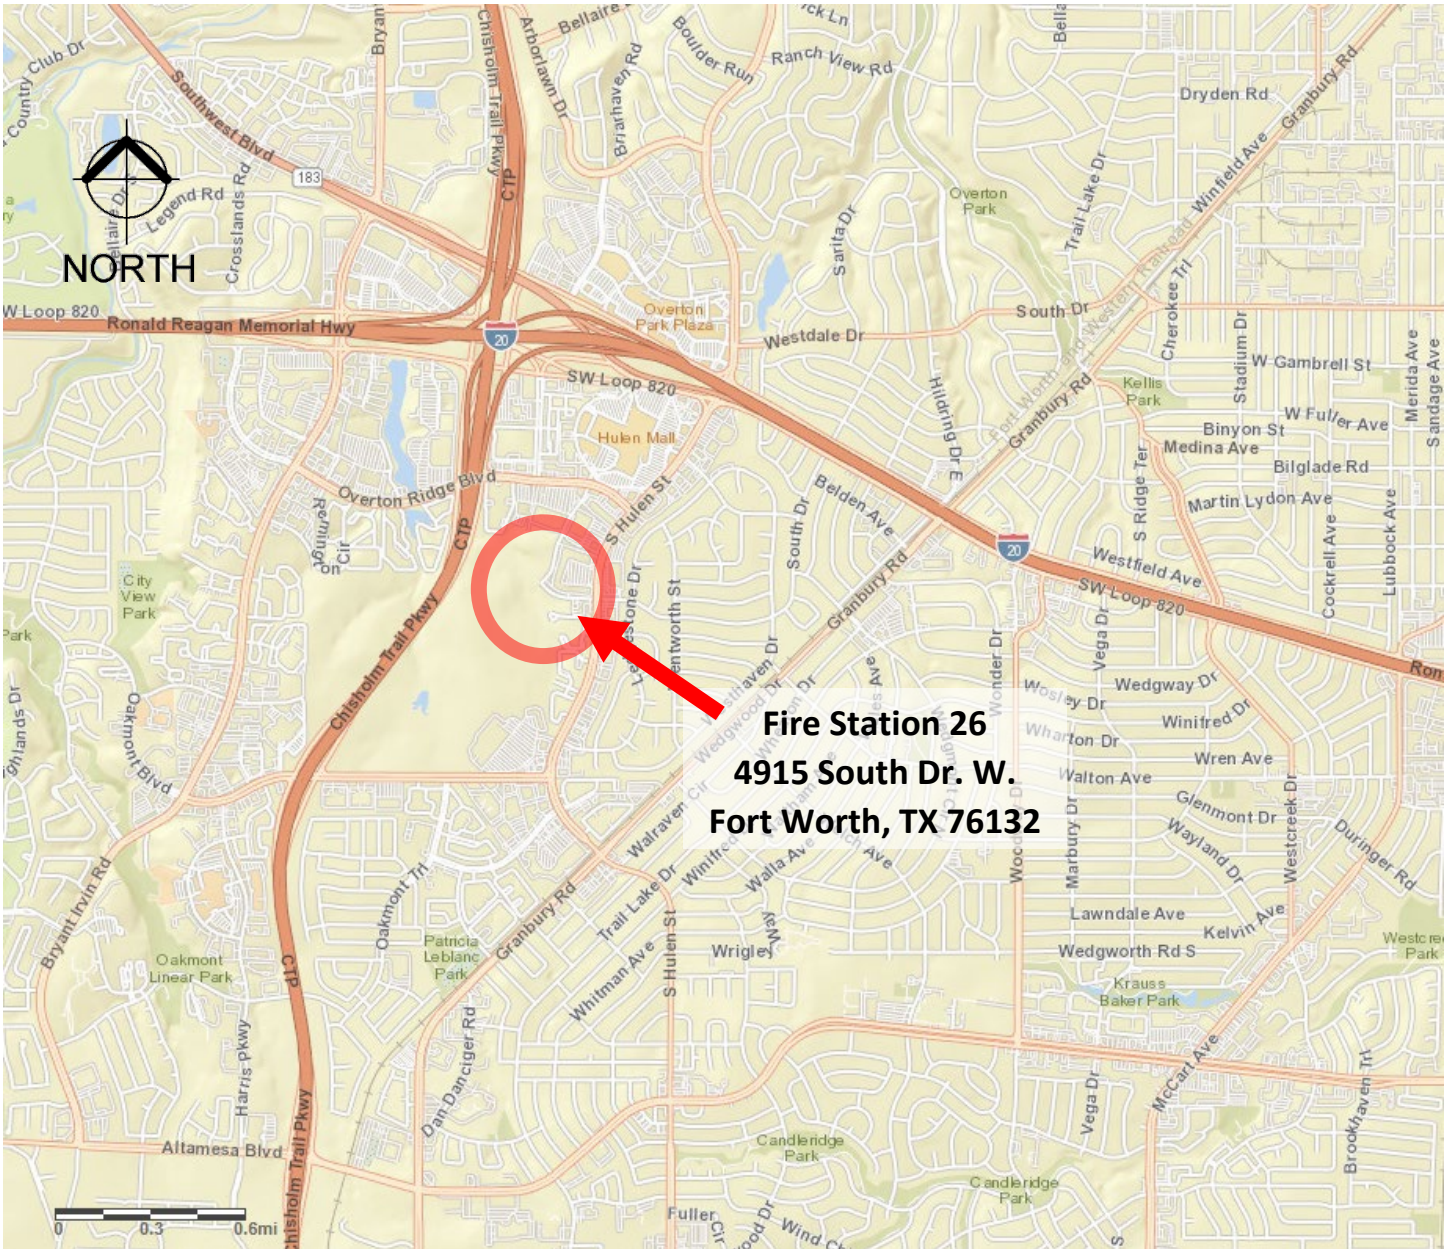

# MAYOR AND COUNCIL COMMUNICATION MAP

## 21Fire Station 26 South Drive W. Design

**Fire Station 26**  
**4915 South Dr. W.**  
**Fort Worth, TX 76132**

**Council District 6**  
**Future Council District 6**

Copyright 2023 City of Fort Worth. Unauthorized reproduction is a violation of applicable laws. This product is for informational purposes and may not have been prepared for or be suitable for legal, engineering, or surveying purposes. It does not represent an on-the-ground survey and represents only the approximate relative location of property boundaries. The City of Fort Worth takes no responsibility for the accuracy of said data.