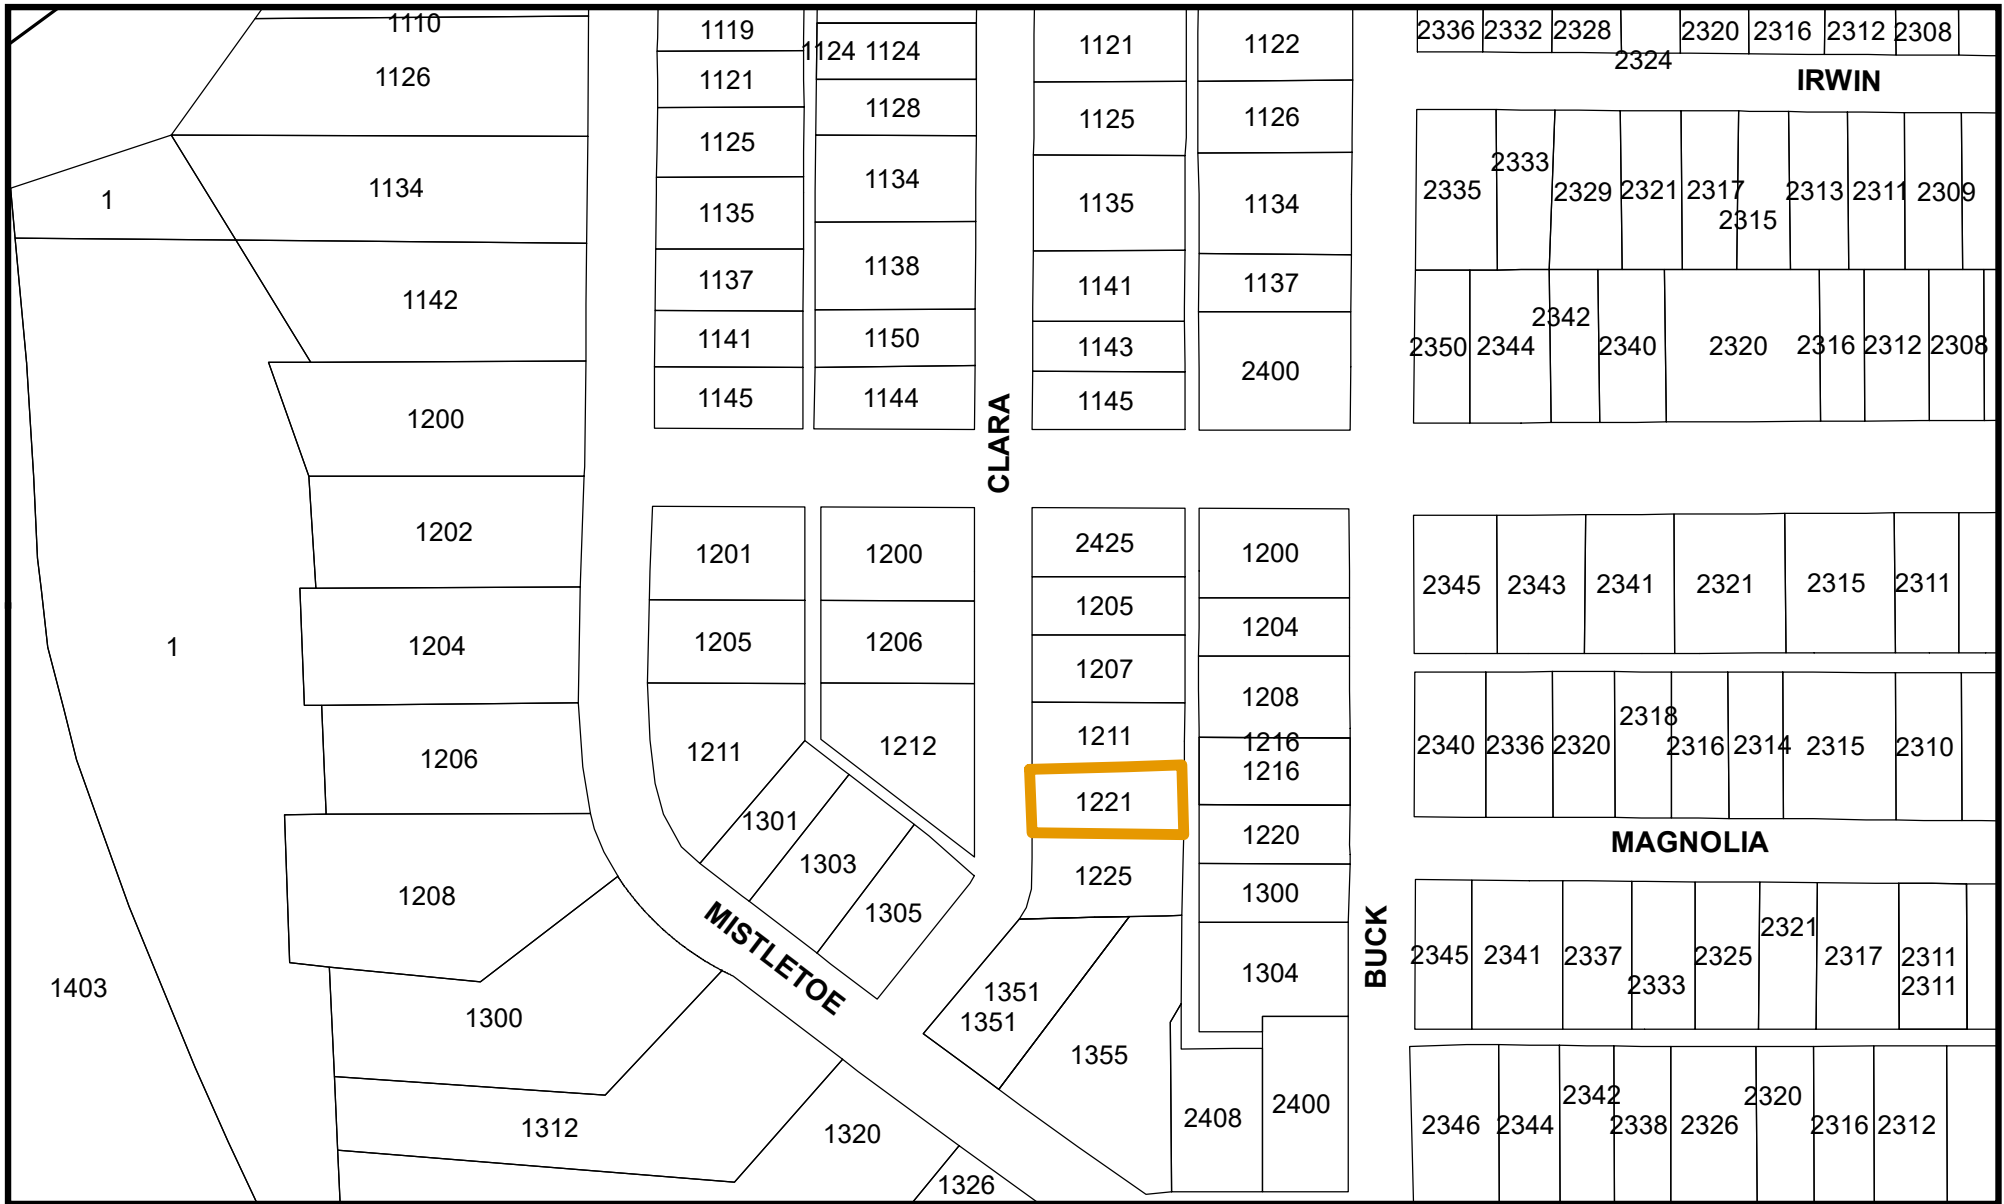

# 1221 Clara St.

This property is located in the Mistletoe Heights Historic District