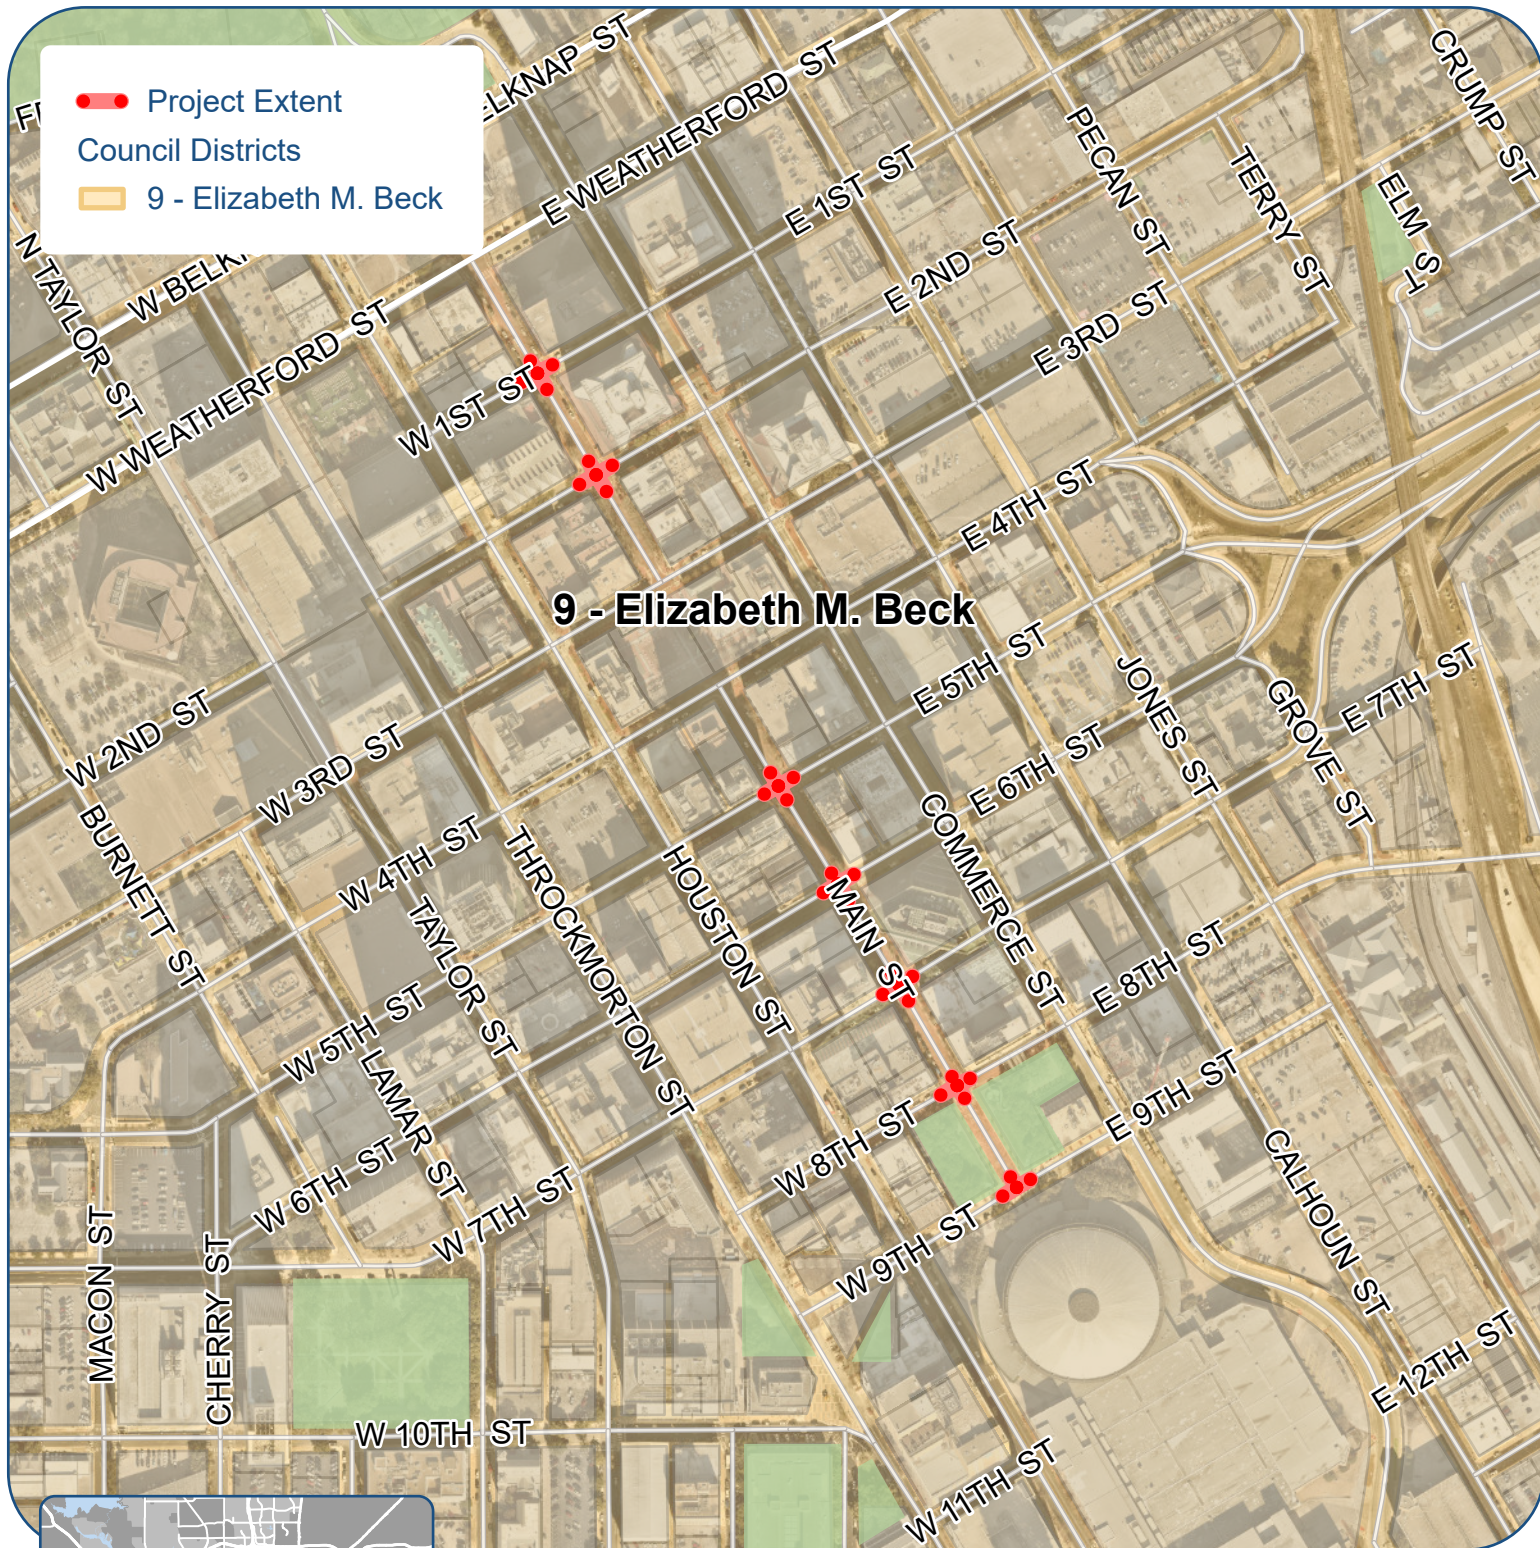

Mayor & Council Map | CPN #103314

Main Street - Downtown

Intersection Improvements | CD #9

Data Source: CFW GIS, NearMap | Map generated October 2024
TPW Business Support Services

Copyright © 2024 City of Fort Worth. Unauthorized reproduction is a violation of applicable laws. This data is to be used for graphical representation only. The accuracy is not to be taken/used as data produced for engineering purposes or by a registered professional land surveyor. The City of Fort Worth assumes no responsibility for the accuracy of said data.