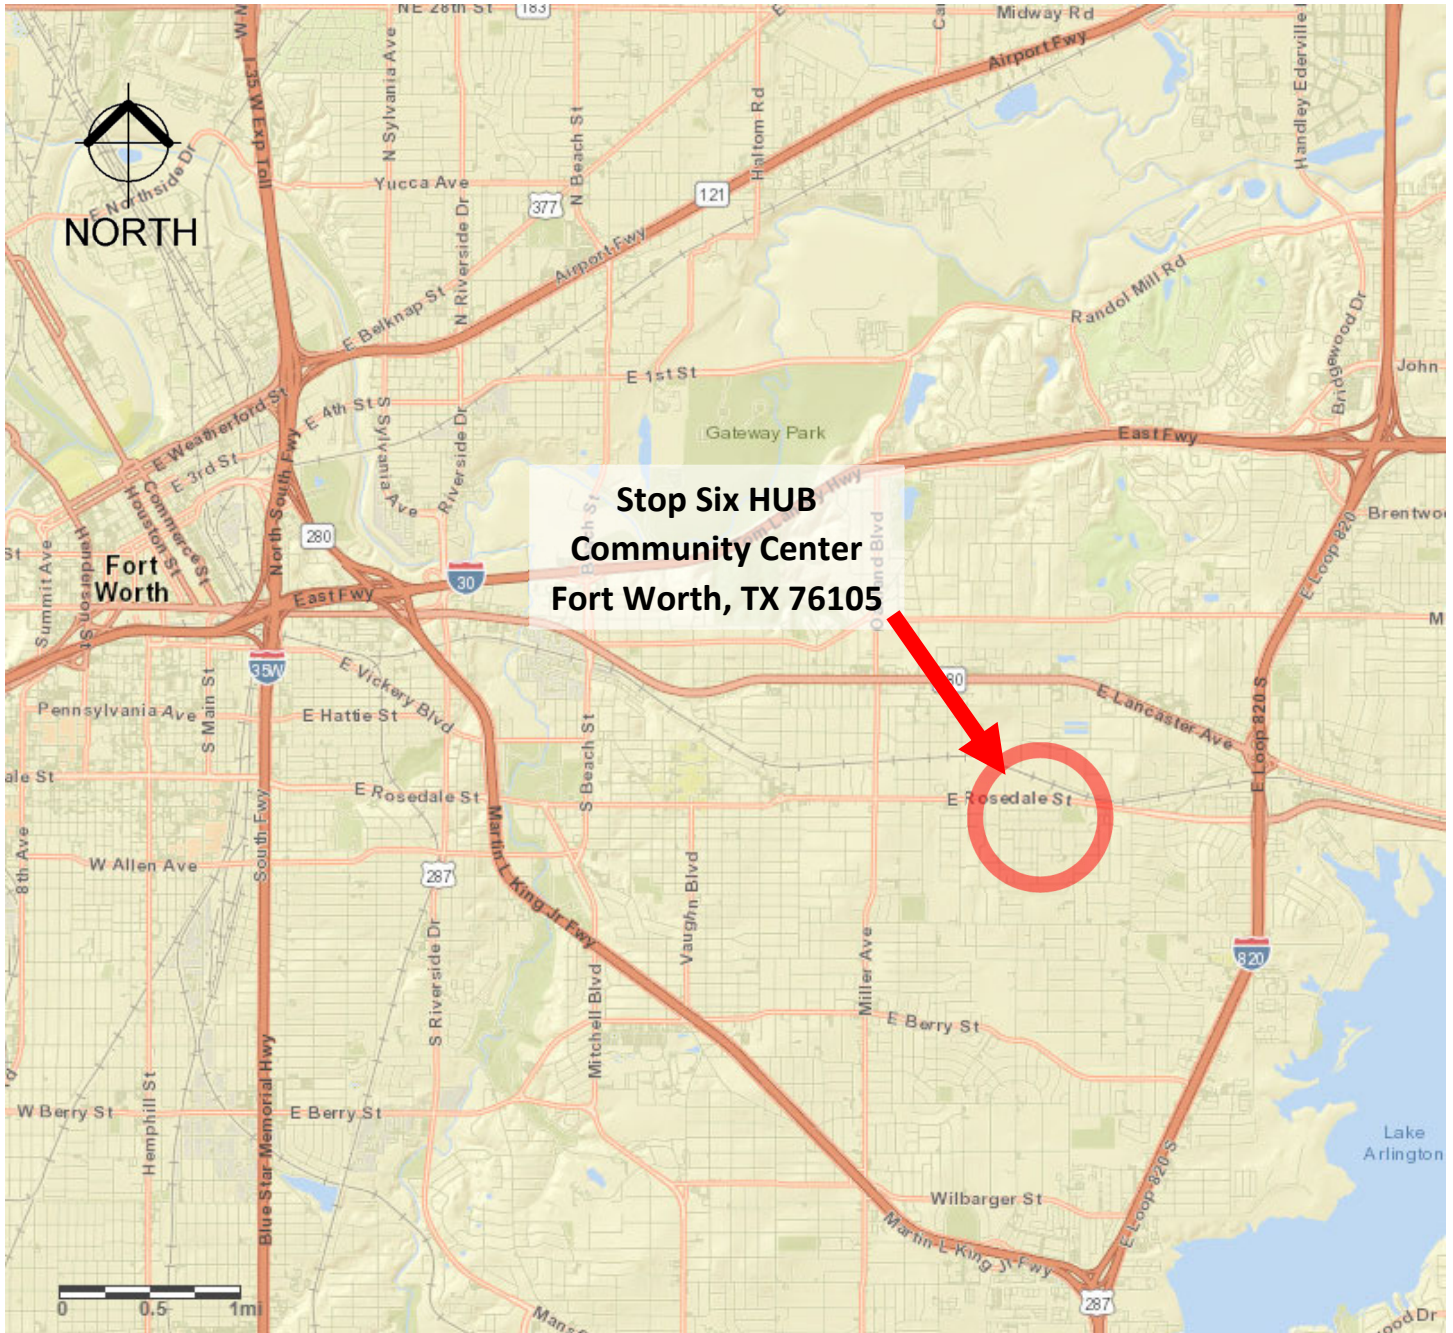

MAYOR AND COUNCIL COMMUNICATION MAP

21Stop Six HUB Community Center Design

Council District 5

Copyright 2022 City of Fort Worth. Unauthorized reproduction is a violation of applicable laws. This product is for informational purposes and may not have been prepared for or be suitable for legal, engineering, or surveying purposes. It does not represent an on-the-ground survey and represents only the approximate relative location of property boundaries. The City of Fort Worth takes no responsibility for the accuracy of said data.