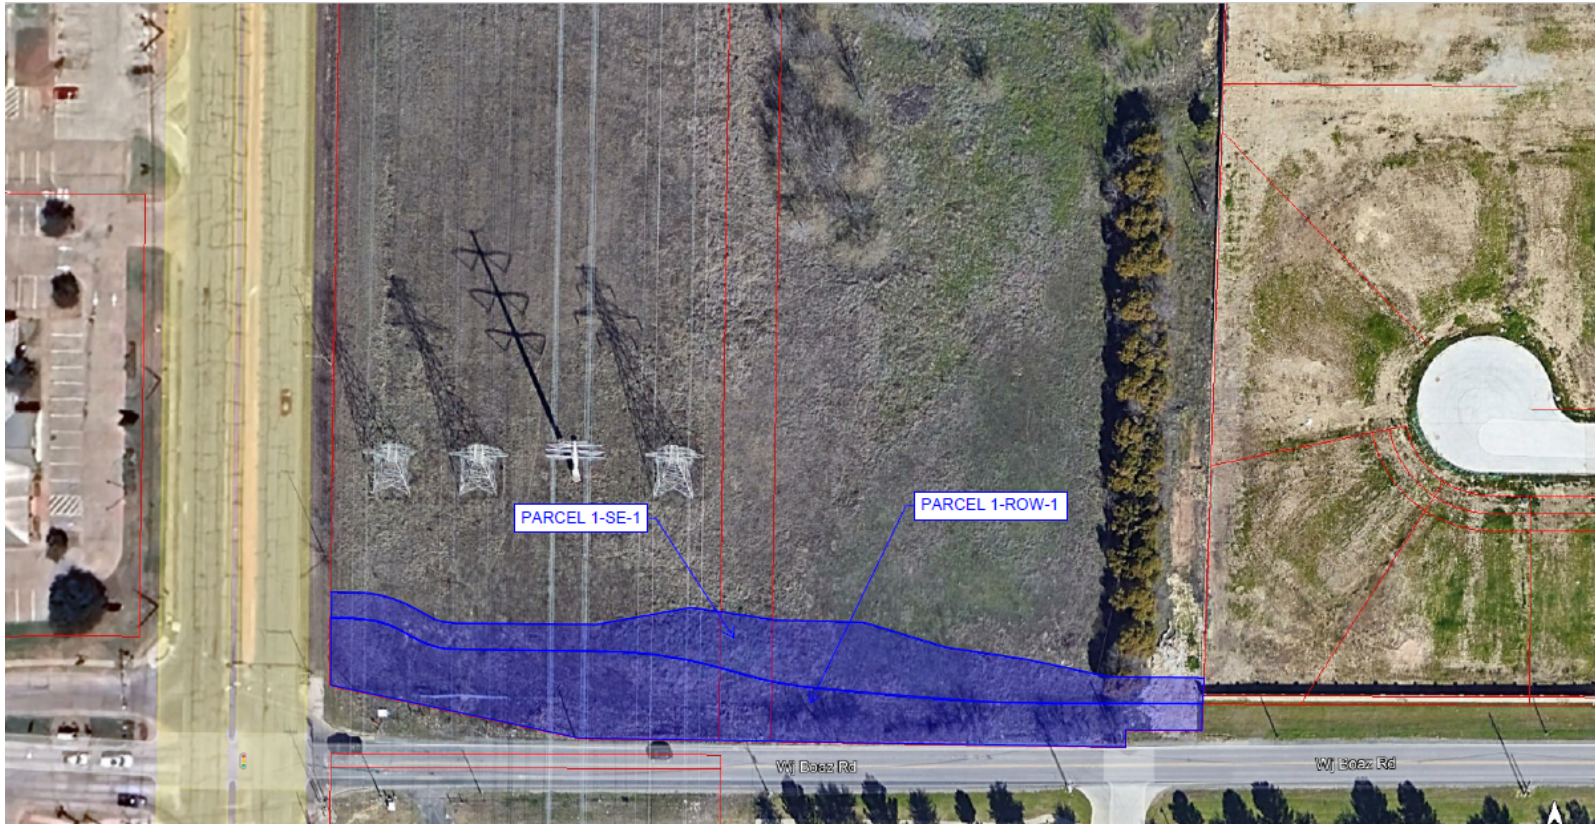

**CPN 103299
WJ Boaz Road - 8000 Boat Club Road - P1 Condemnation Map
Council District 7**

***Location of Boundary is
Approximate**

- P1 - ROW1 = 0.391 Acres**
- P1 - SE1 = 0.271 Acres**
- Total = 0.662 Acres**

 = **Project Site**

Copyright 2017 City of Fort Worth. Unauthorized reproduction is a violation of applicable laws. This product is for informational purposes and may not have been prepared for or be suitable for legal, engineering, or surveying purposes. It does not represent an on-the-ground survey and represents only the approximate relative location of property boundaries. The City of Fort Worth assumes no responsibility for the accuracy of said data.