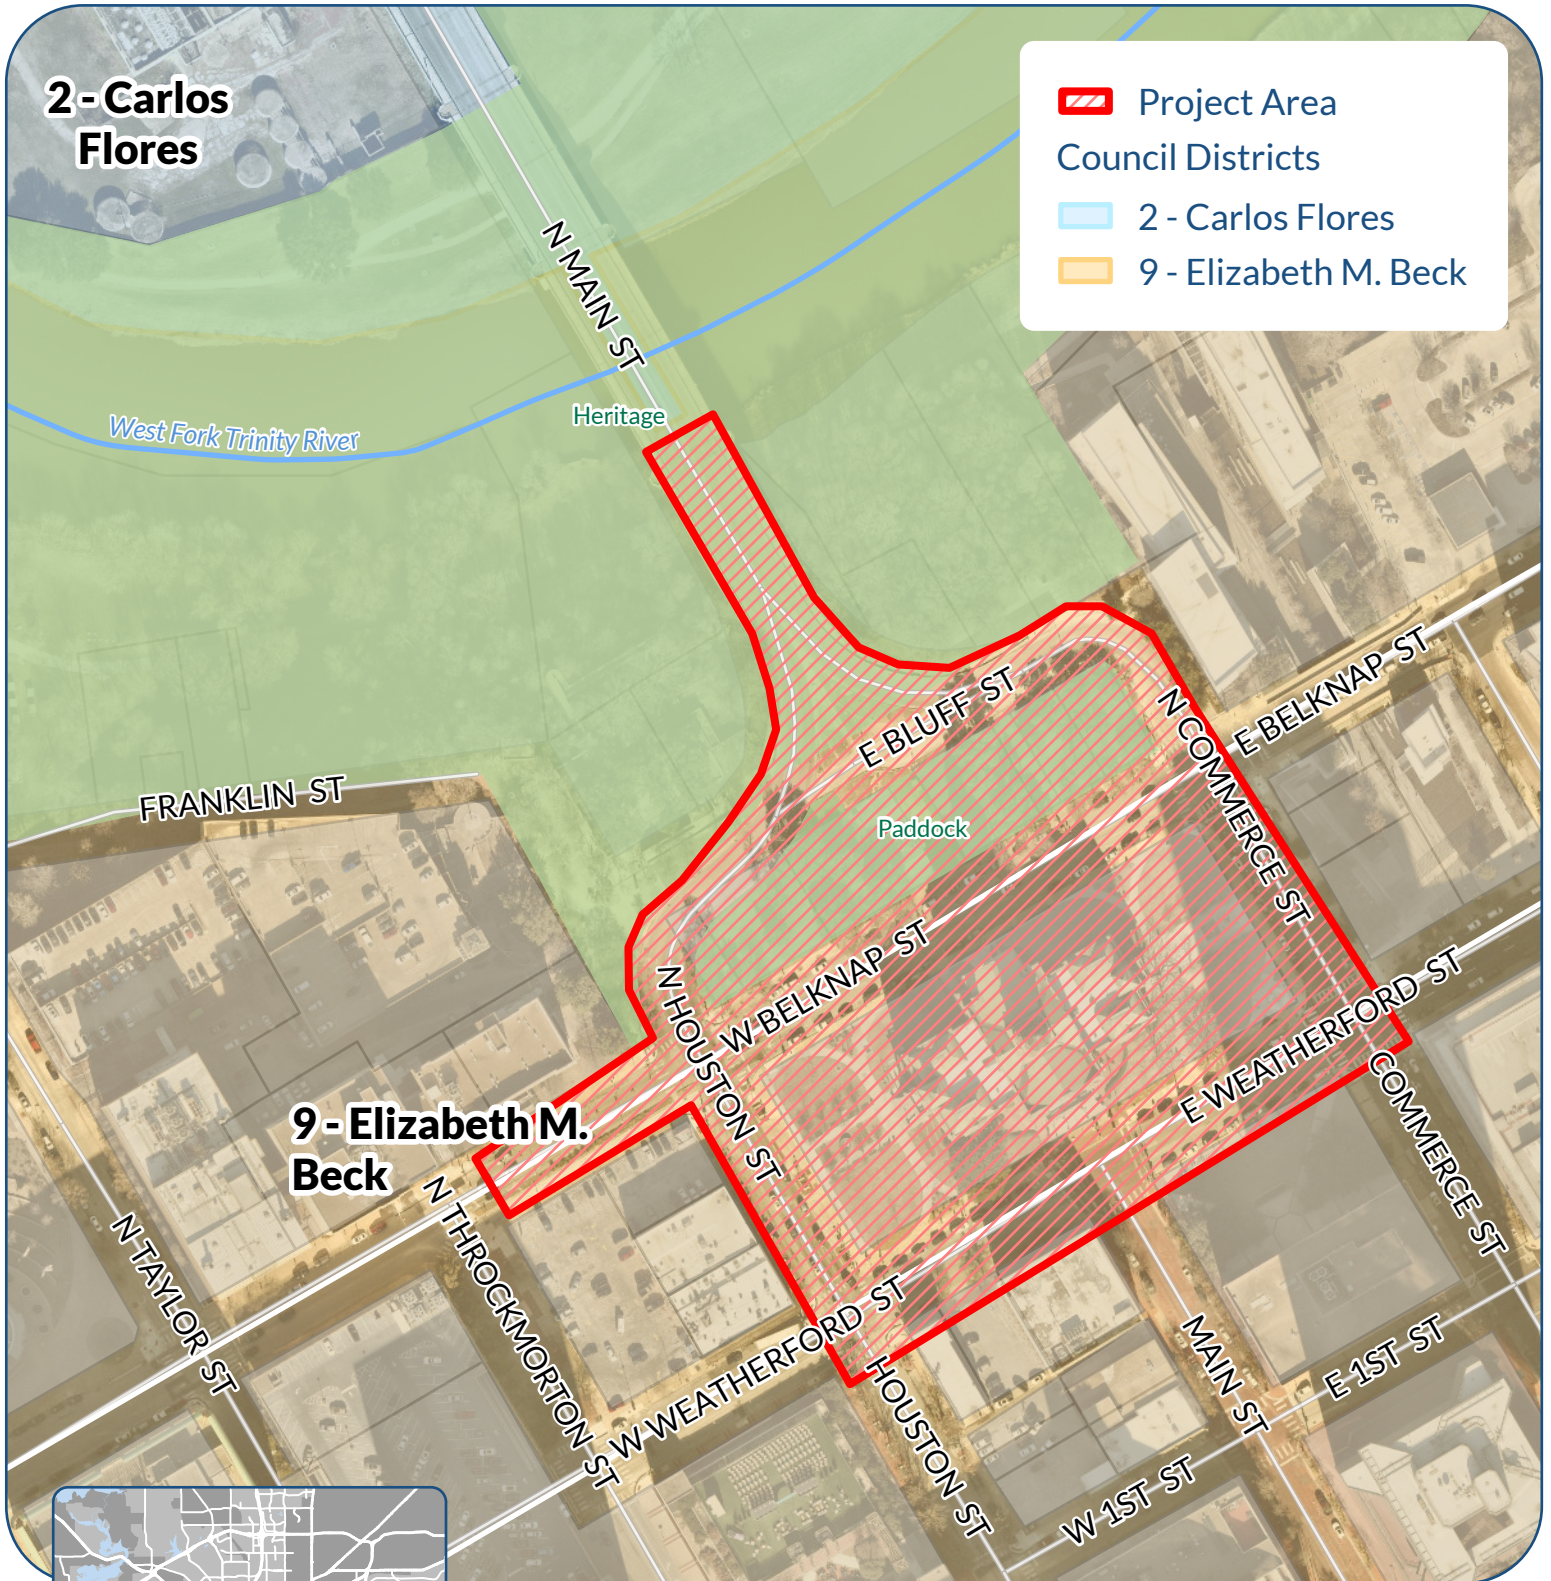

# Mayor & Council Map | CPN #104146

## 2024 Interlocal Agreement with Tarrant County

Heritage Park; BUS 287 to Weatherford Street

Data Source: CFW GIS, NearMap | Map generated August 2024  
TPW Business Support Services

Copyright © 2024 City of Fort Worth. Unauthorized reproduction is a violation of applicable laws. This data is to be used for graphical representation only. The accuracy is not to be taken/used as data produced for engineering purposes or by a registered professional land surveyor. The City of Fort Worth assumes no responsibility for the accuracy of said data.