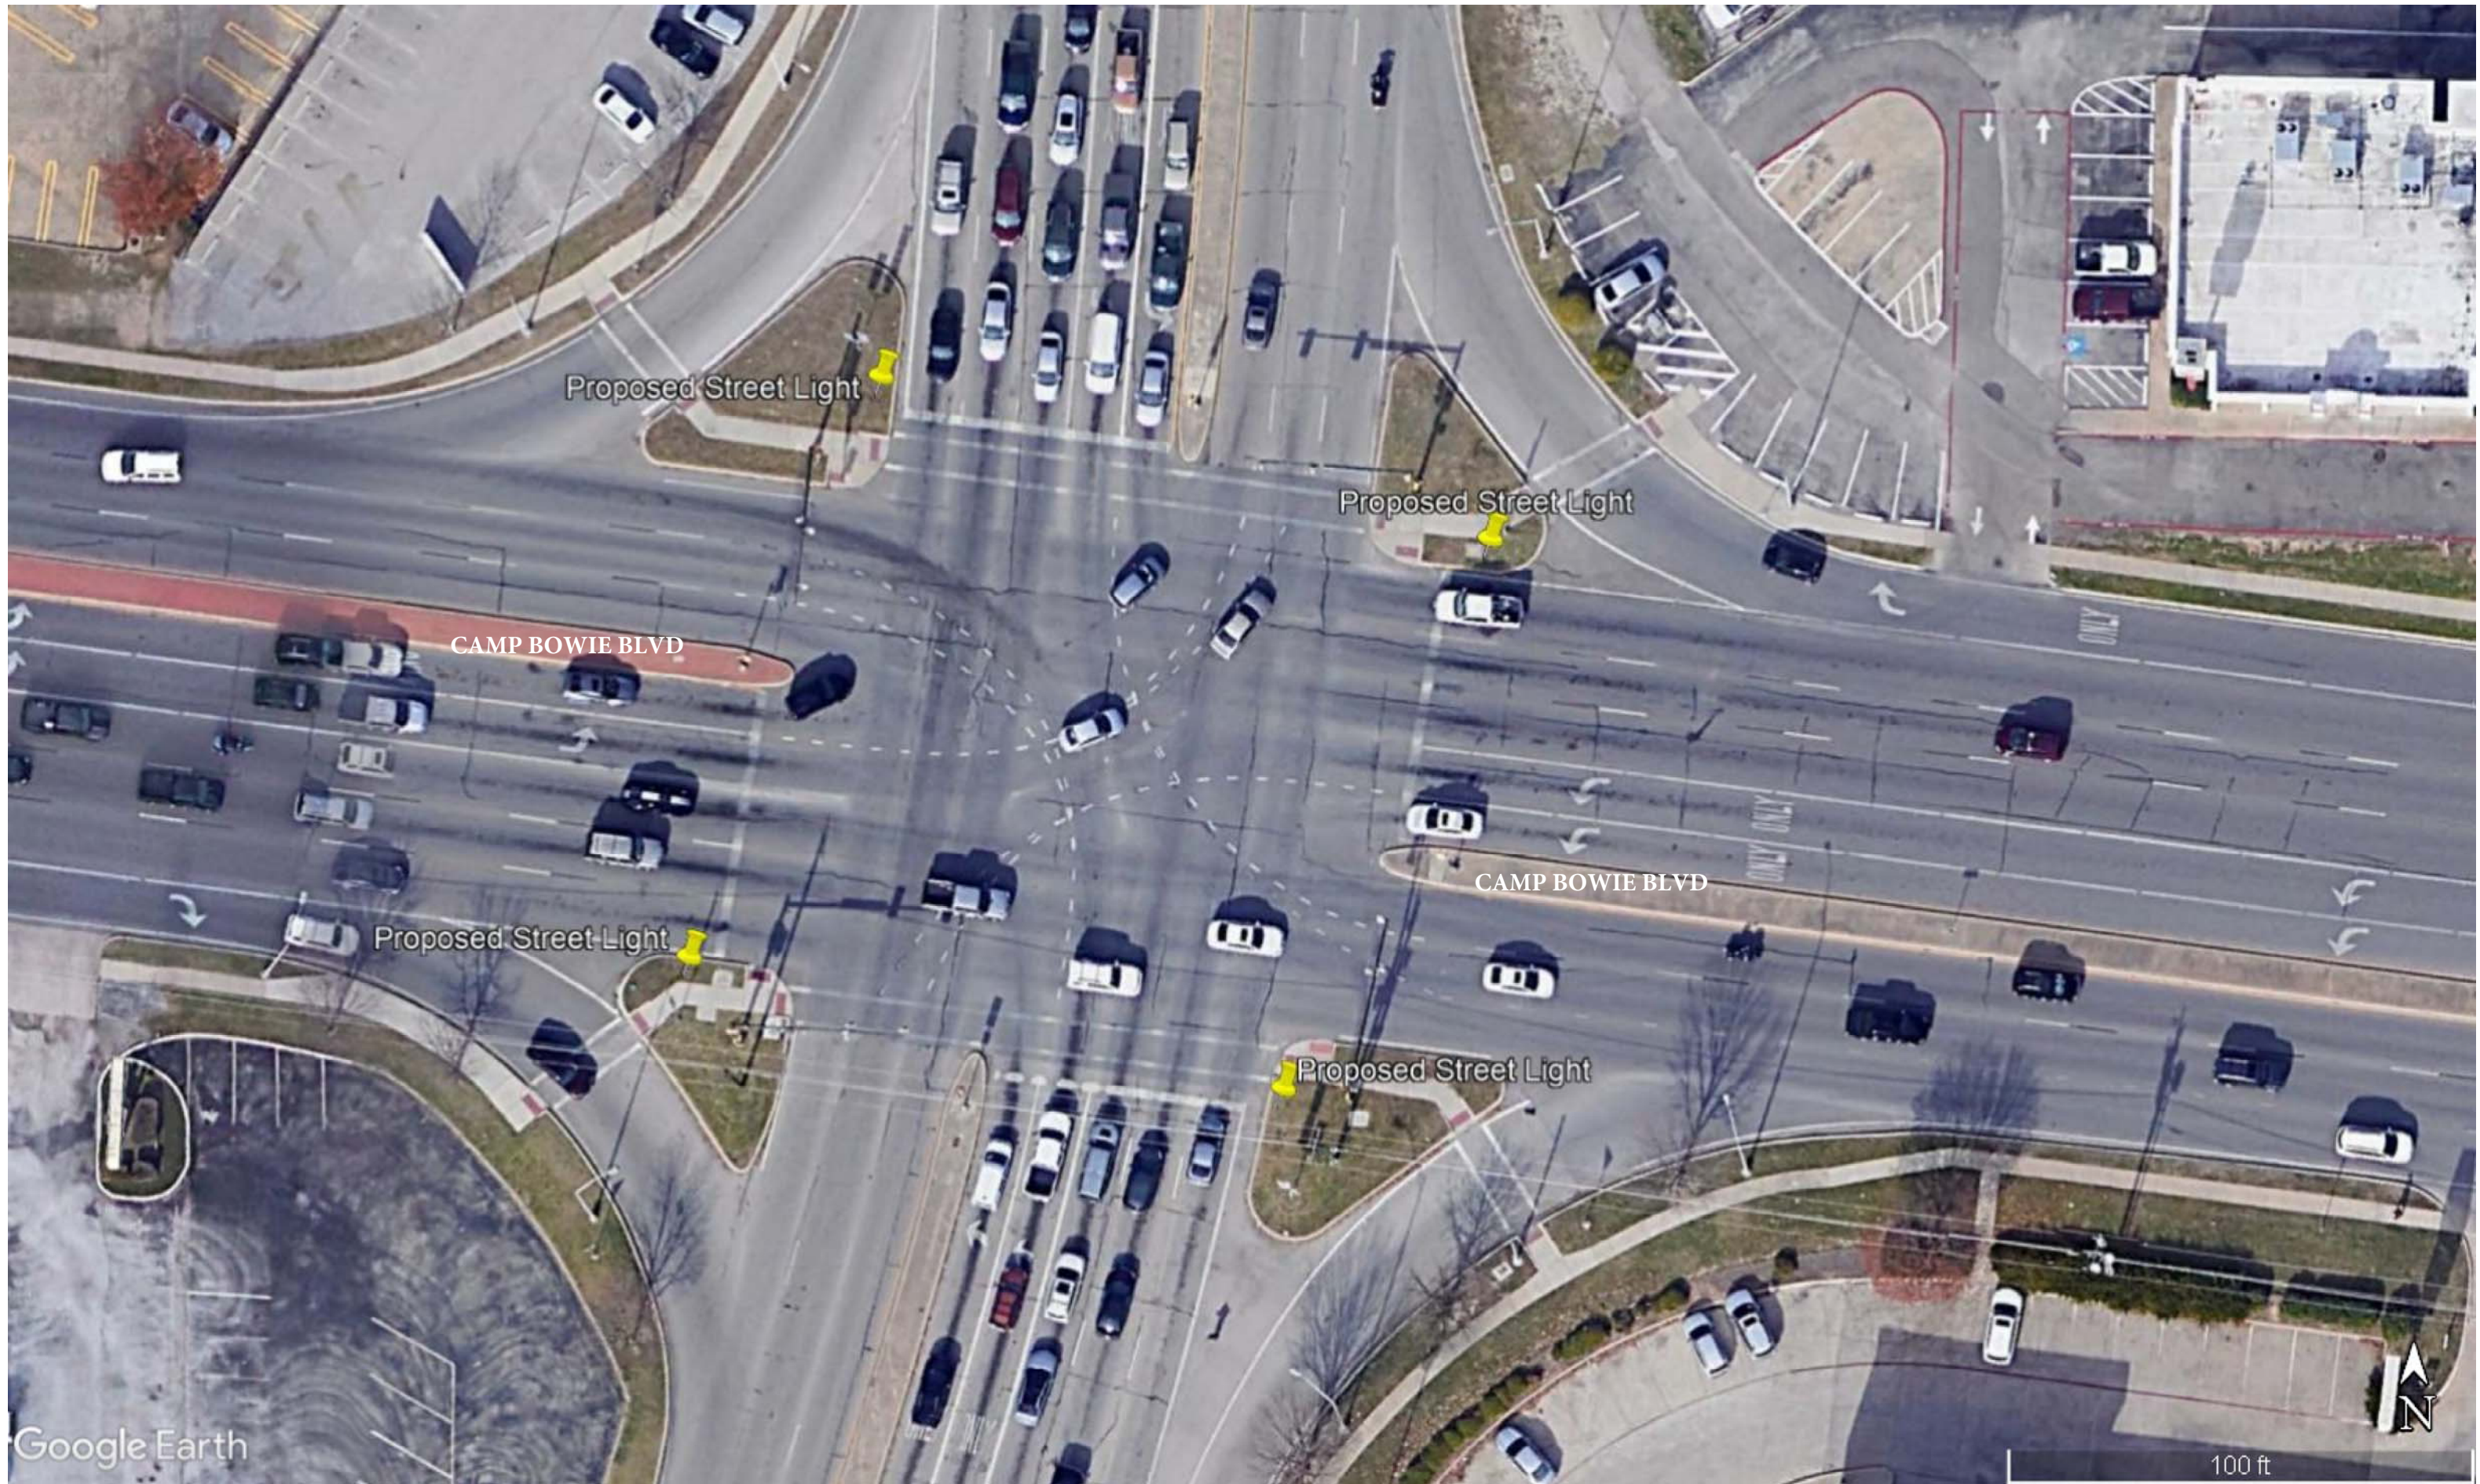

CAMP BOWIE BLVD & ALTA MERE DR (TxDOT CSJ: 0902-90-126)

Proposed Street Light

Proposed Street Light

CAMP BOWIE BLVD

CAMP BOWIE BLVD

Proposed Street Light

Proposed Street Light