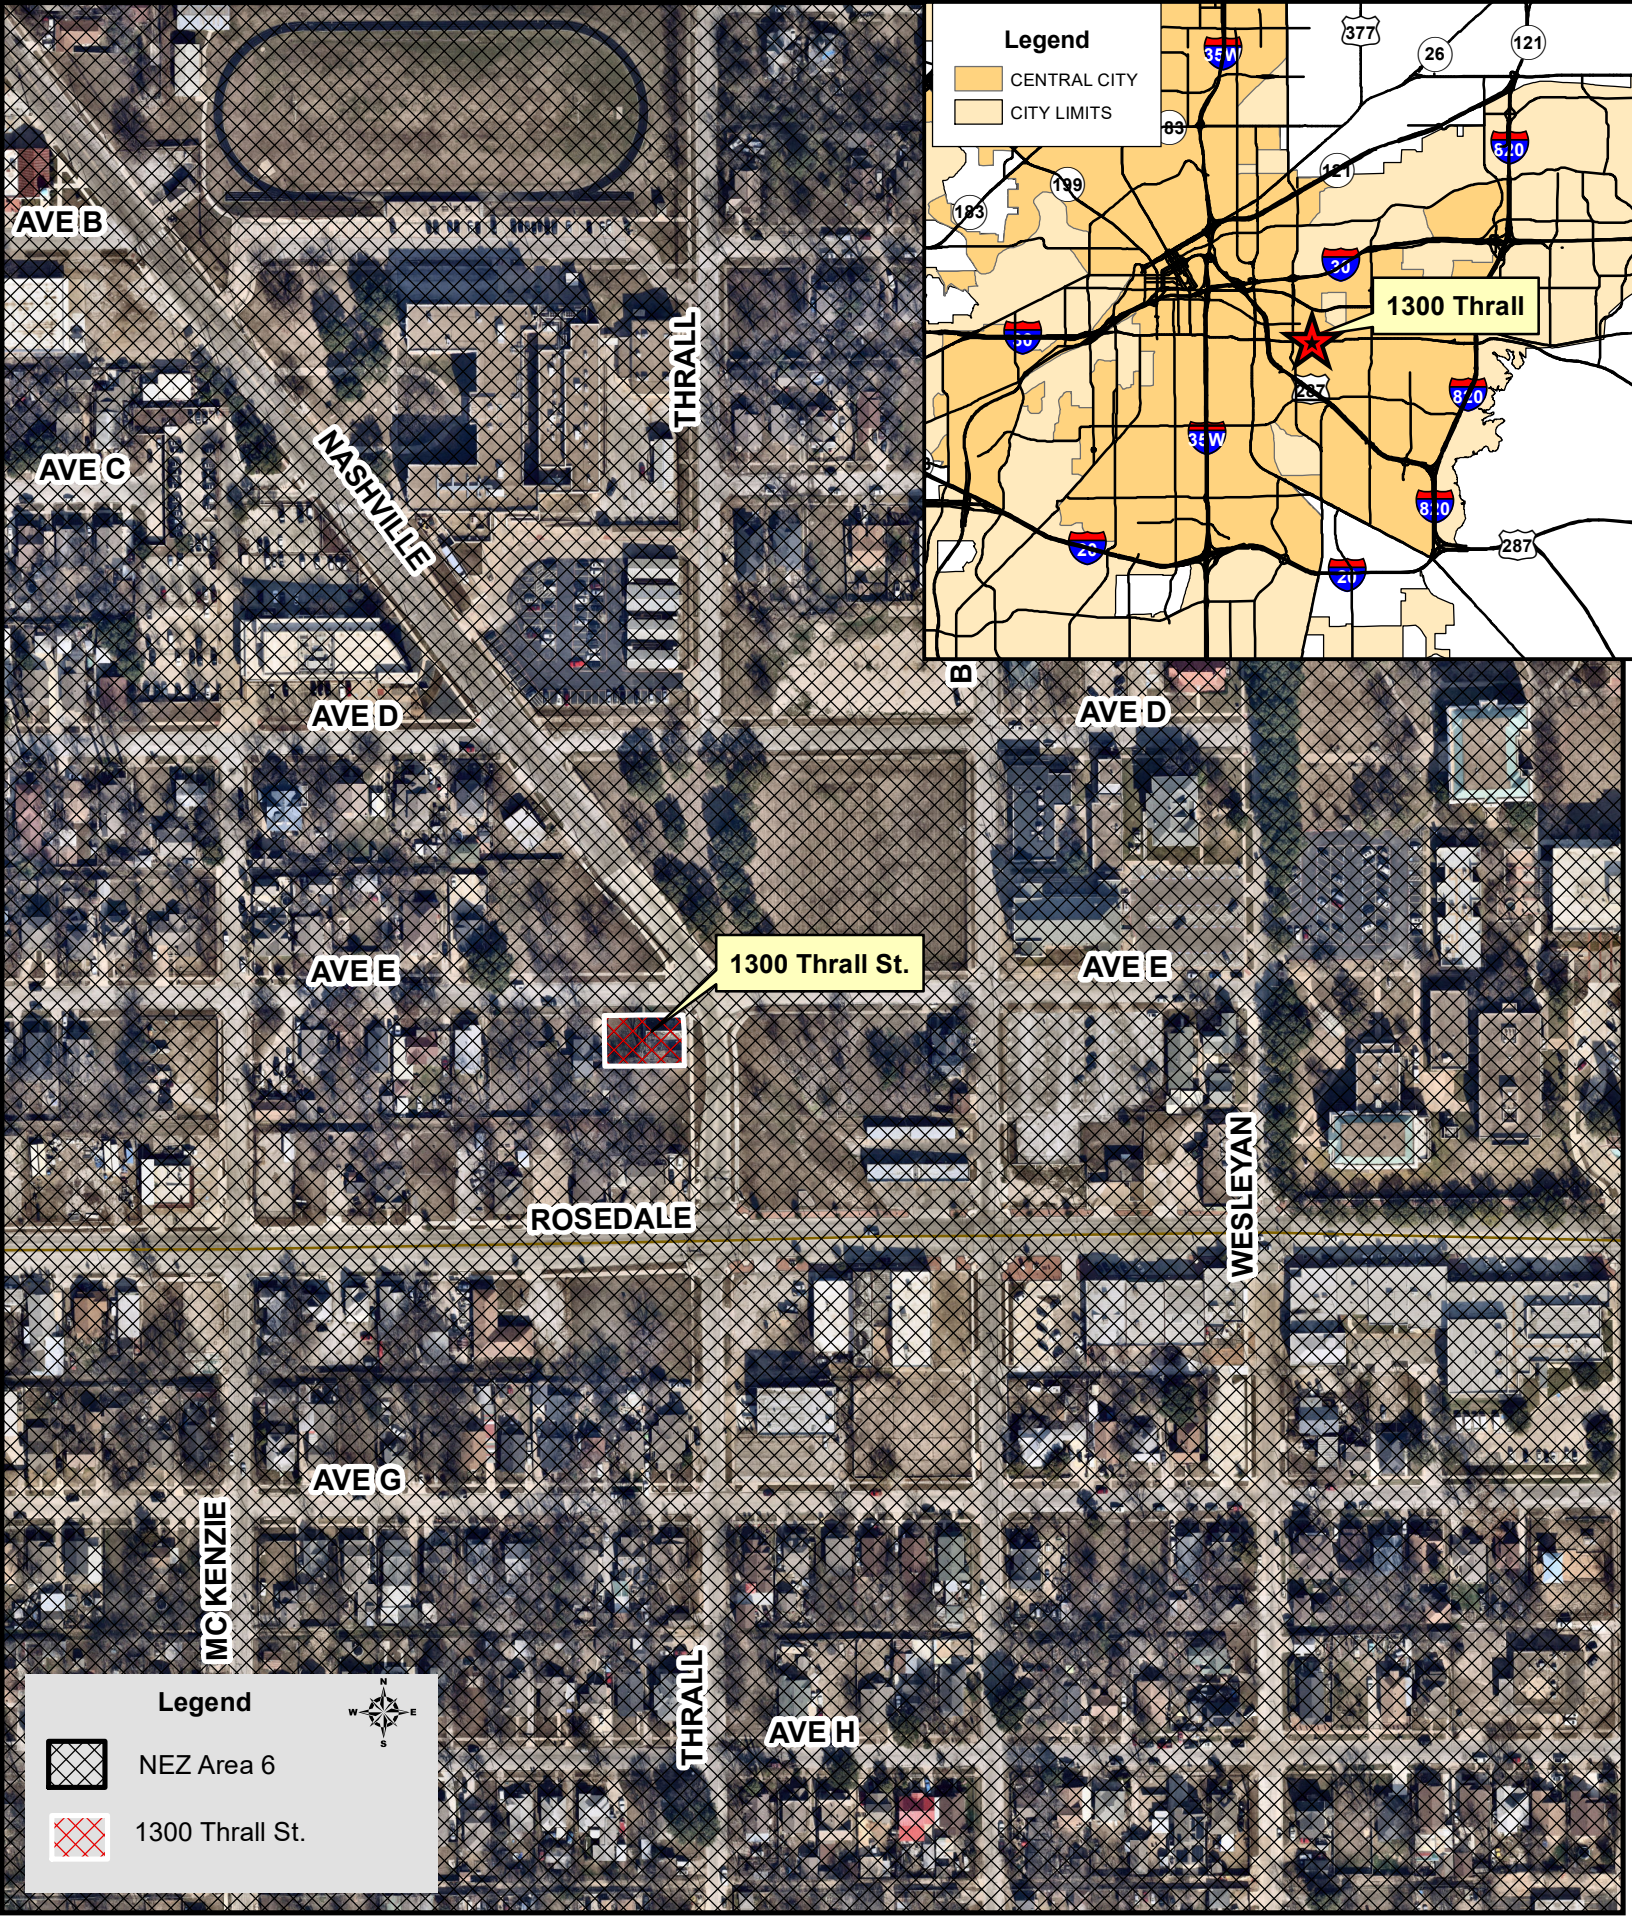

1300 Thrall Street

NEZ Area 6, Council District 8

Legend

-  NEZ Area 6
-  1300 Thrall St.