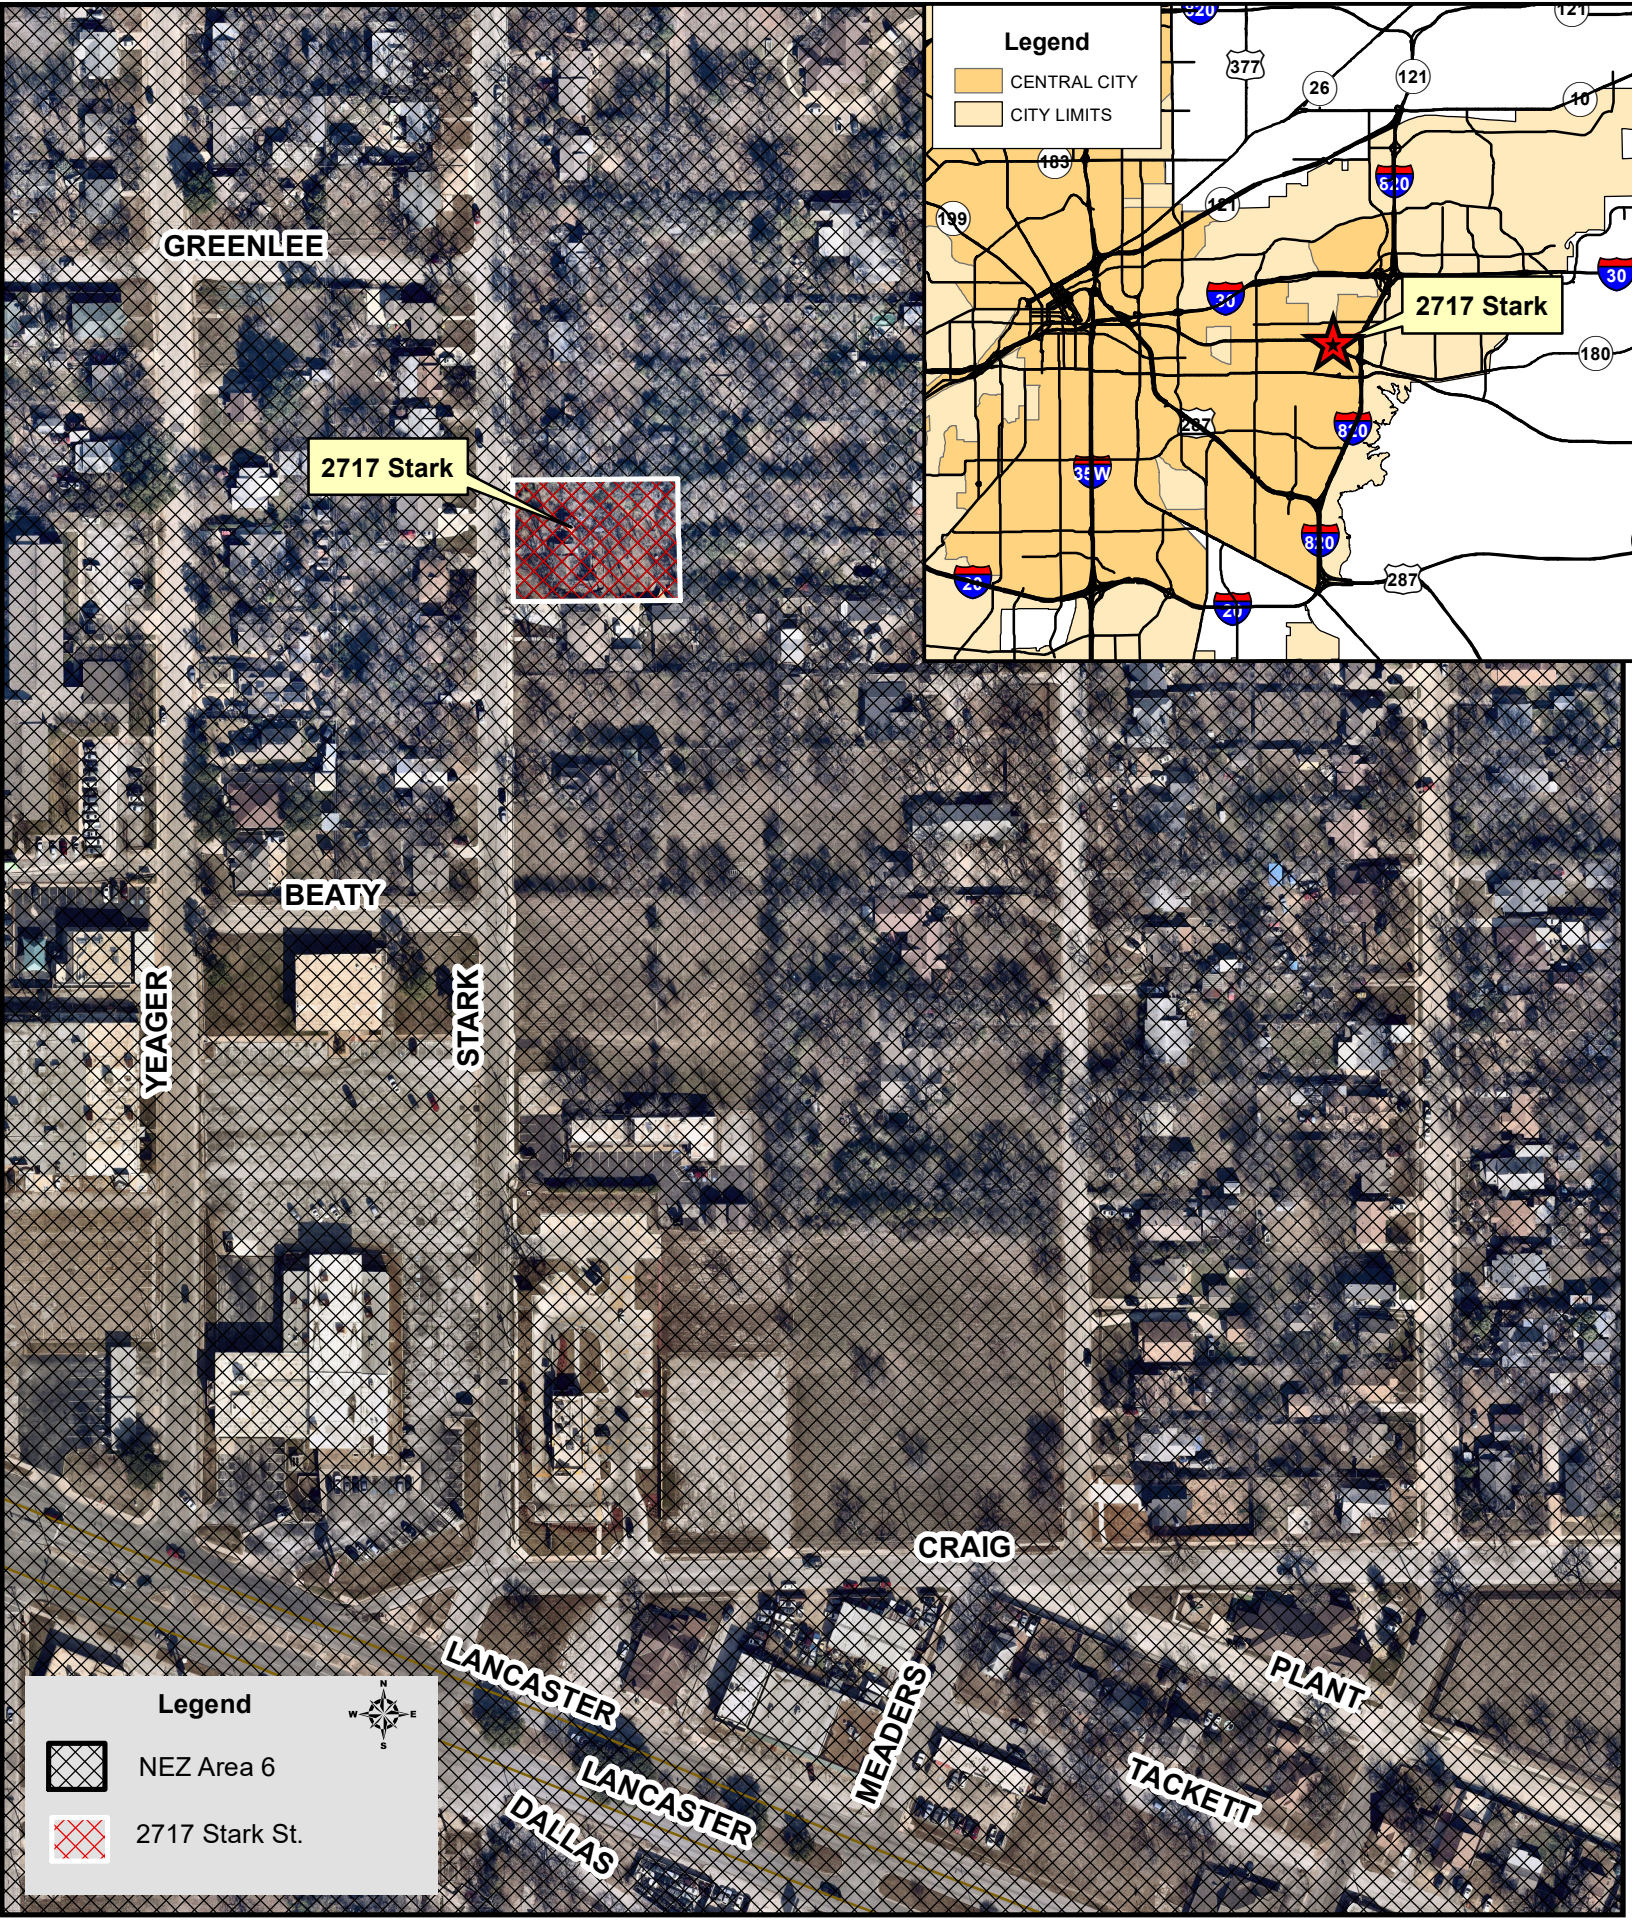

2717 Stark Street

NEZ Area 6, Council District 11

GREENLEE

2717 Stark

BEATY

YEAGER

STARK

CRAIG

LANCASTER

LANCASTER

DALLAS

MEADERS

PLANT

TACKETT

Legend

NEZ Area 6

2717 Stark St.

Legend

CENTRAL CITY

CITY LIMITS

2717 Stark