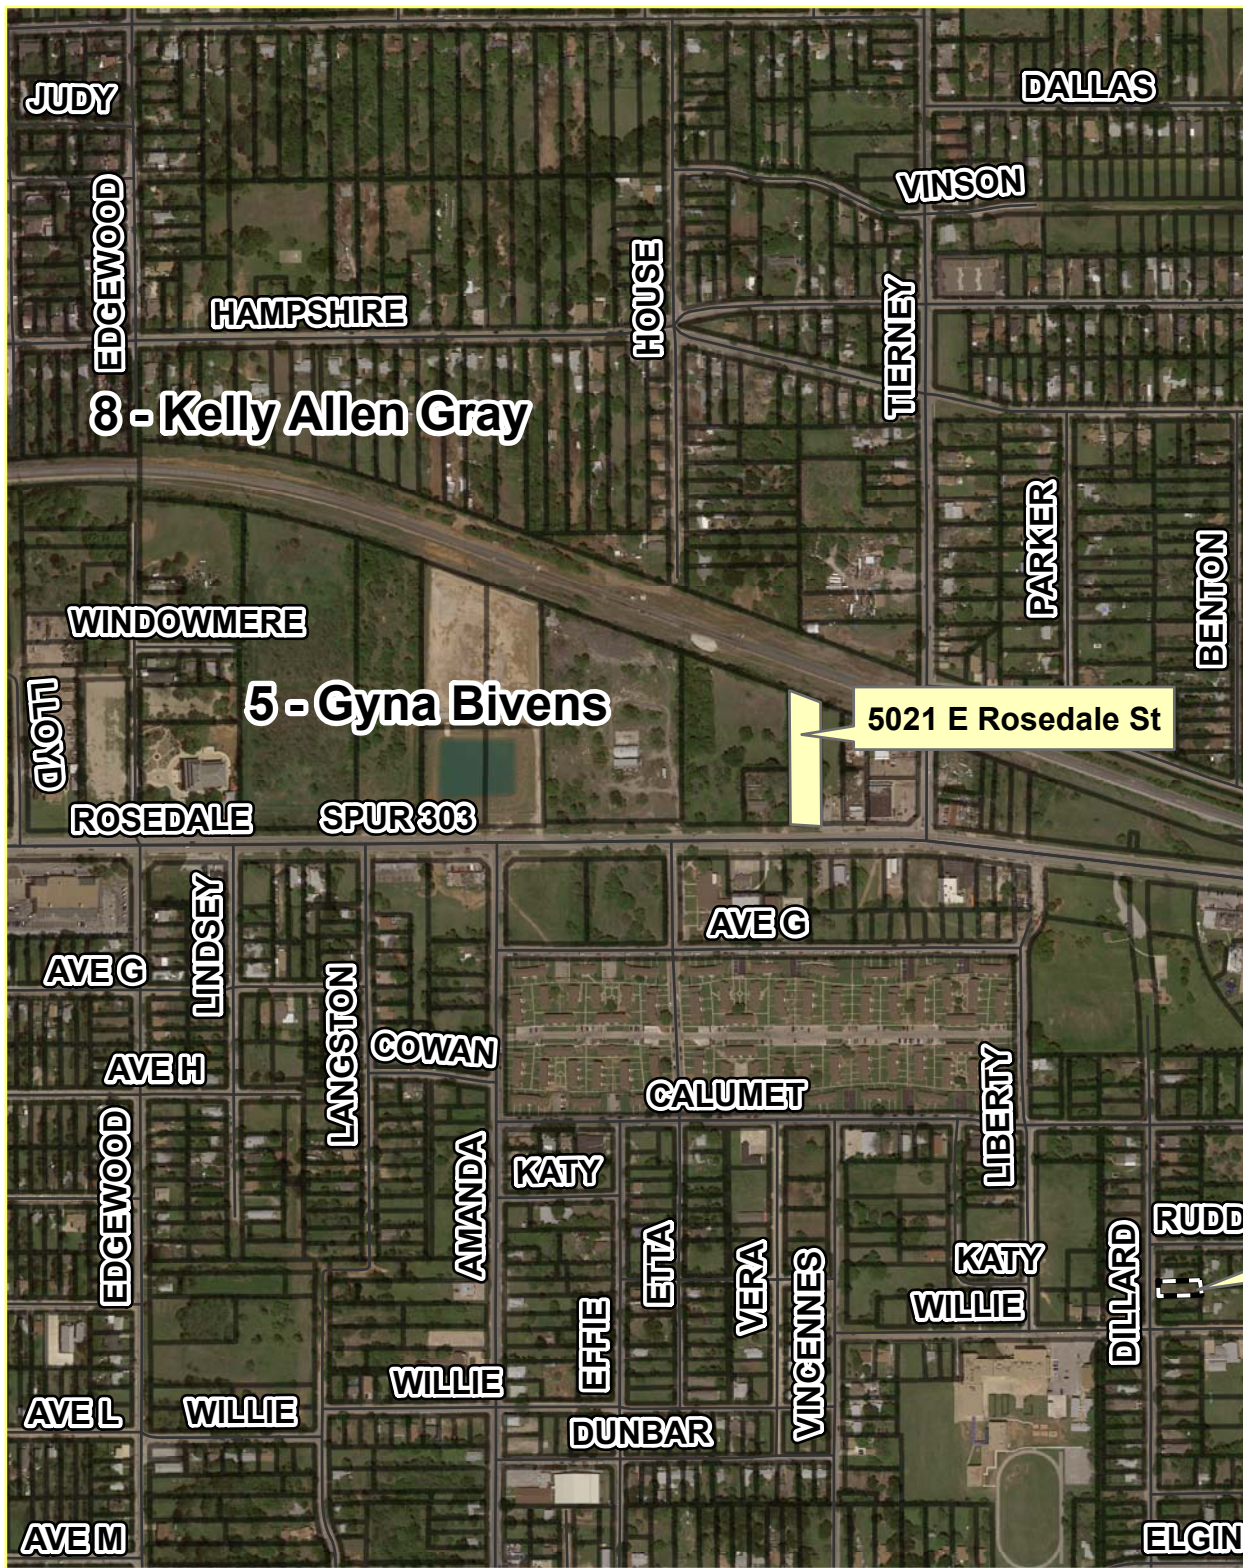

MAYOR AND COUNCIL COMMUNICATION MAP
 5021 ROSEDALE ST (E) DIRECT SALE
 COUNCIL DISTRICT 5

Copyright 2015 City of Fort Worth. Unauthorized reproduction is a violation of applicable laws. This product is for informational purposes and may not have been prepared for or be suitable for legal, engineering, or surveying purposes. It does not represent an on-the-ground survey and represents only the approximate relative location of property boundaries. The City of Fort Worth assumes no responsibility for the accuracy of said data.