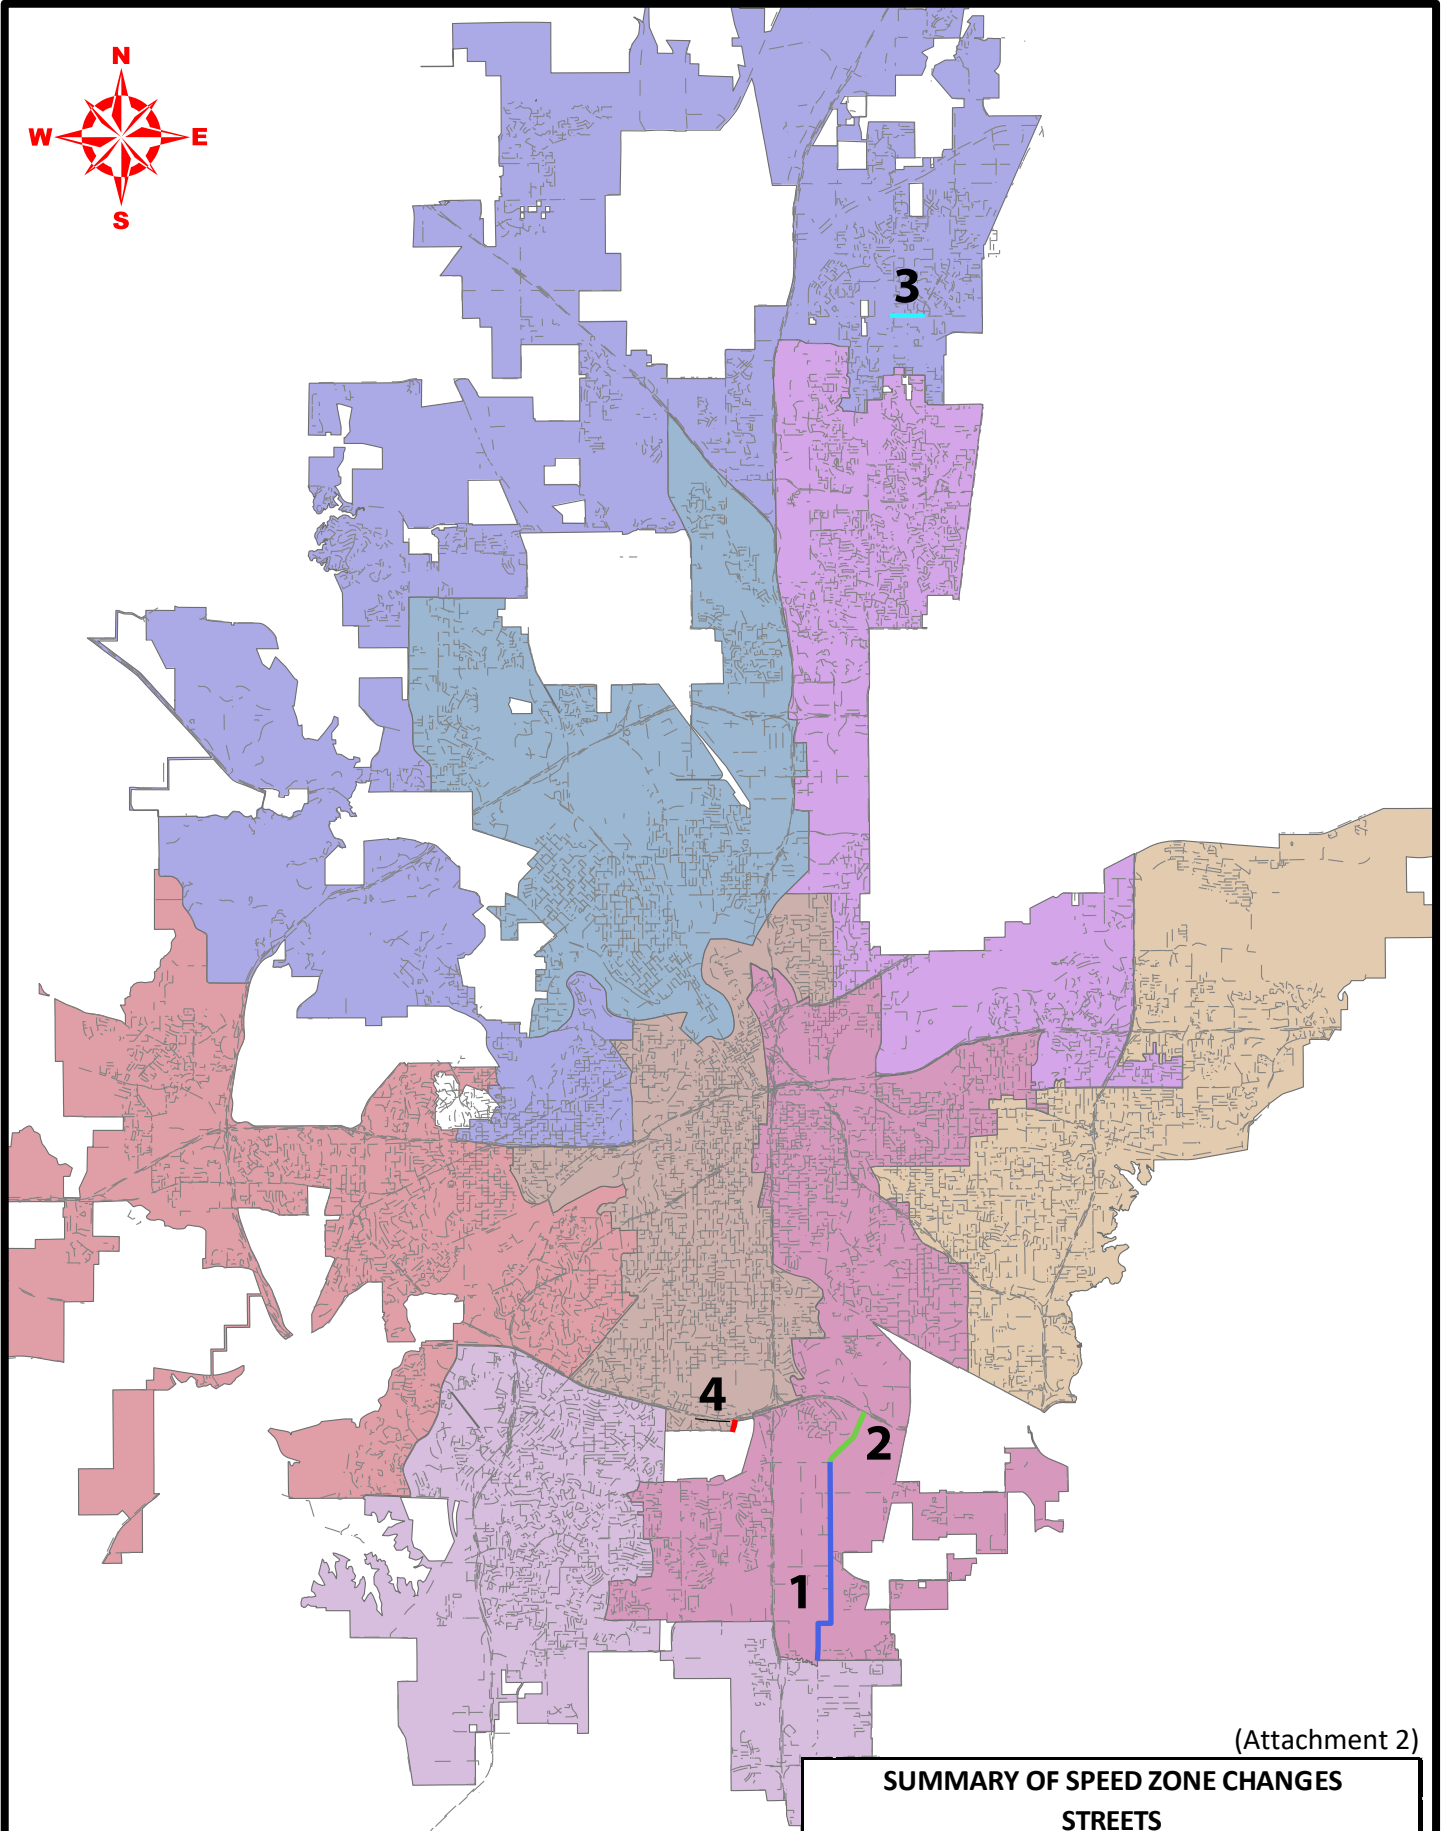

(Attachment 1)

**SUMMARY OF SPEED ZONE CHANGES  
SCHOOL ZONES**

1 Adams Middle School	7 North Riverside Elementary
2 Curlis Elementary School	8 River Trails Elementary School
3 Eagle Ridge Elementary School	9 Rufino Mendoza Elementary School
4 Fossil Hill Middle School	10 Van Zandt Elementary School
5 CAN Academy	11 Polytech High School
6 VR Eaton High School	12 Sunrise McMillan Elementary School

(Attachment 2)

**SUMMARY OF SPEED ZONE CHANGES  
STREETS**

- 1 Oakgrove Rd (McPherson Rd to E Alta Mesa Rd)
- 2 Campus Dr (I-20 to E Alta Mesa Blvd)
- 3 Keller Hicks Rd (N Beach St to Park Vista Blvd)
- 4 Hemphill St (I-20 to Tasman St)