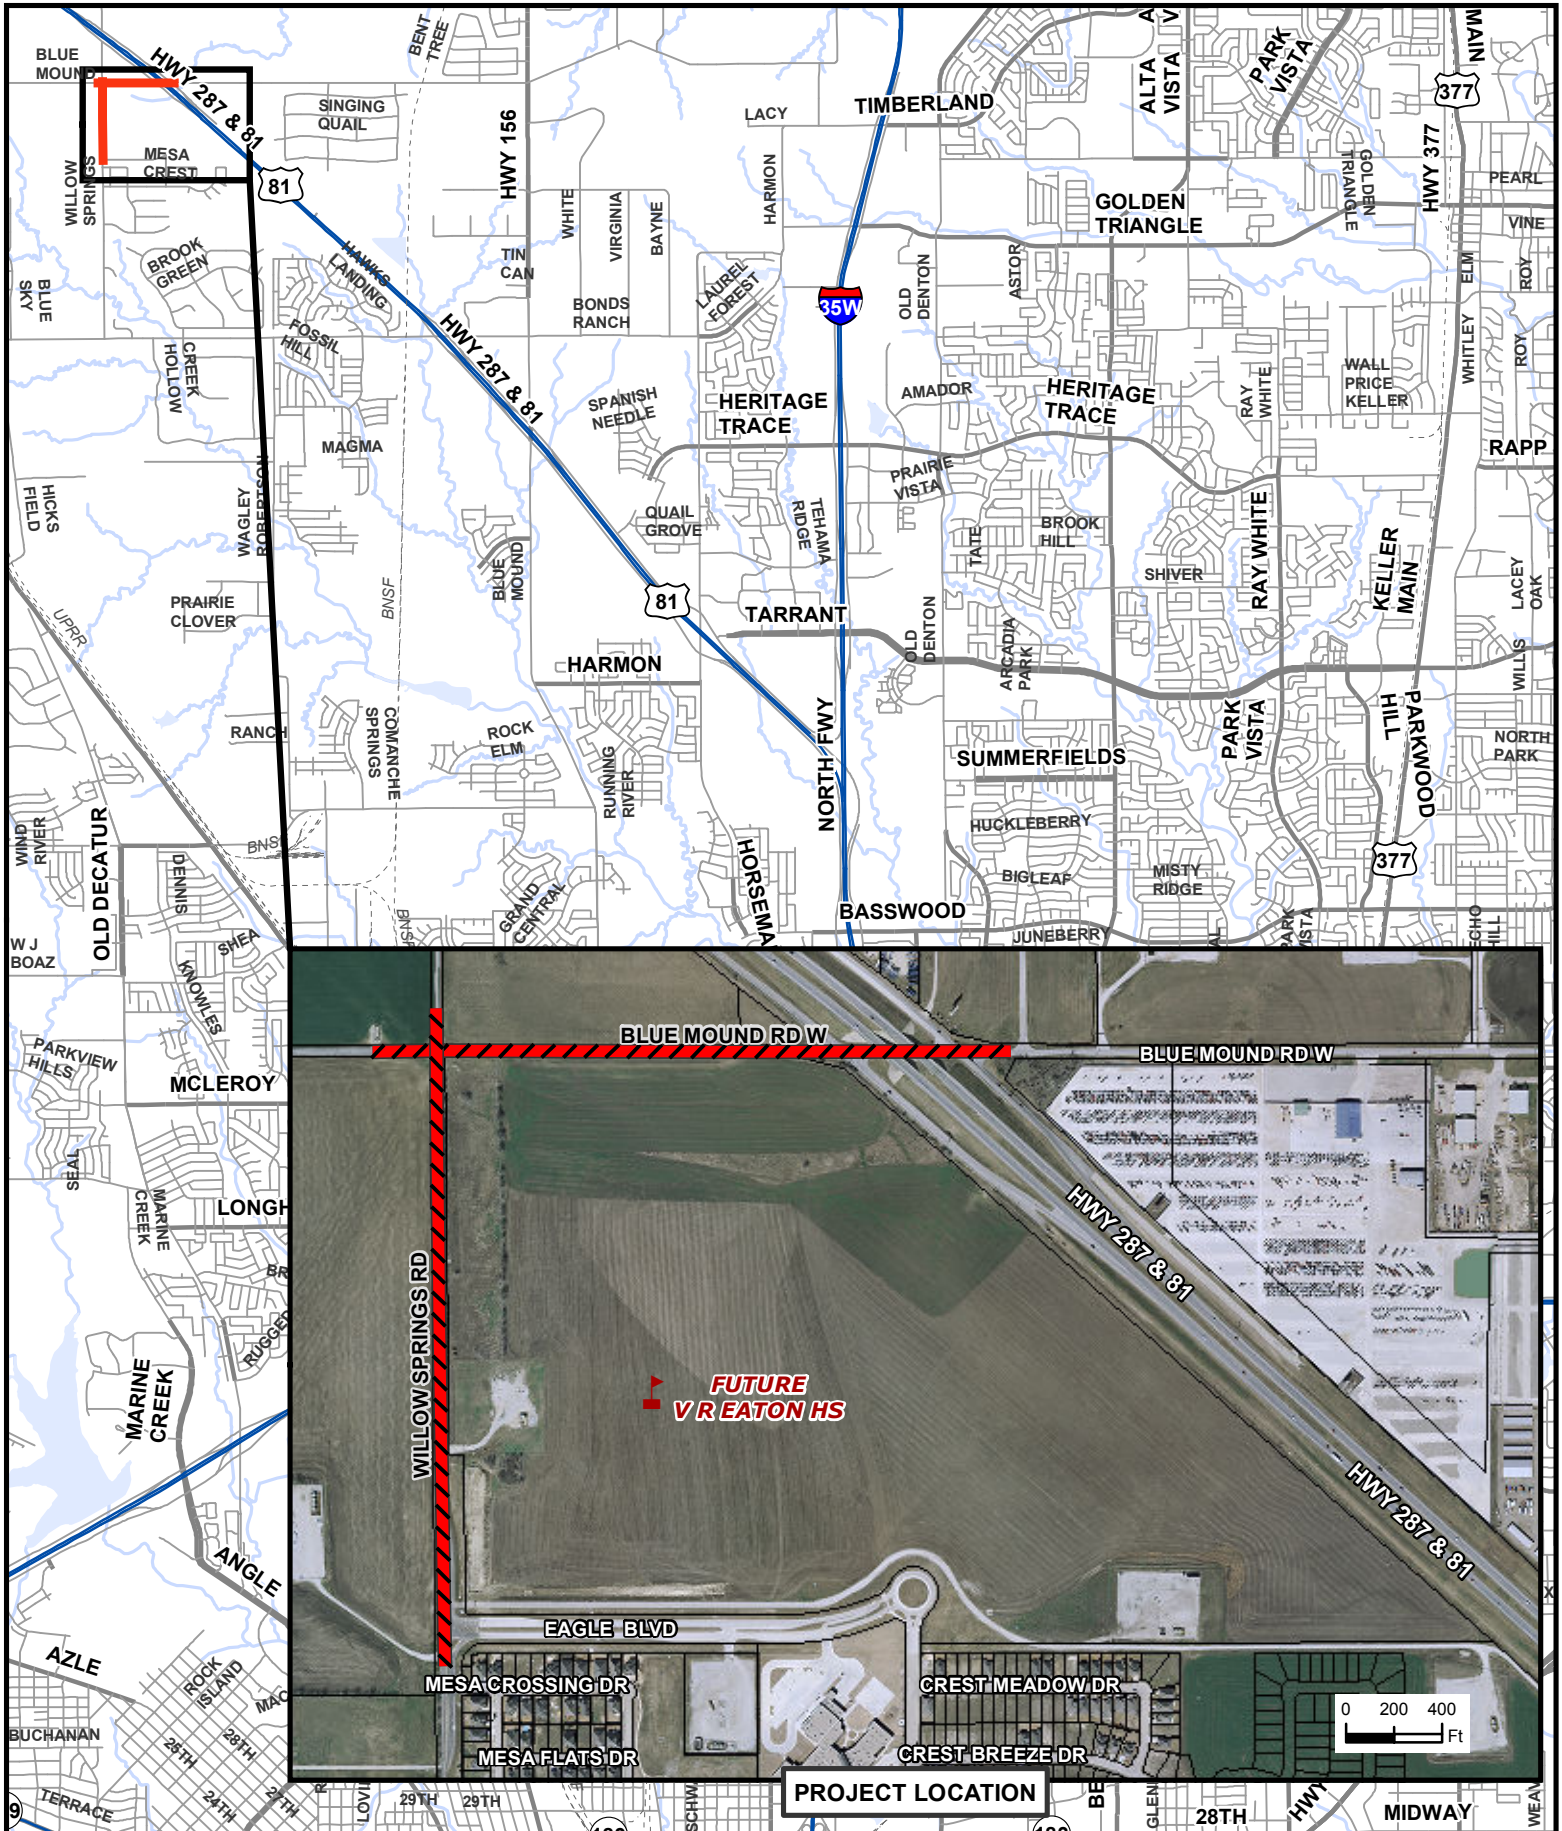

MAYOR AND COUNCIL COMMUNICATION MAP

BLUE MOUND & WILLOW SPRINGS

CITY PROJECT # 02161
DOE# 7411