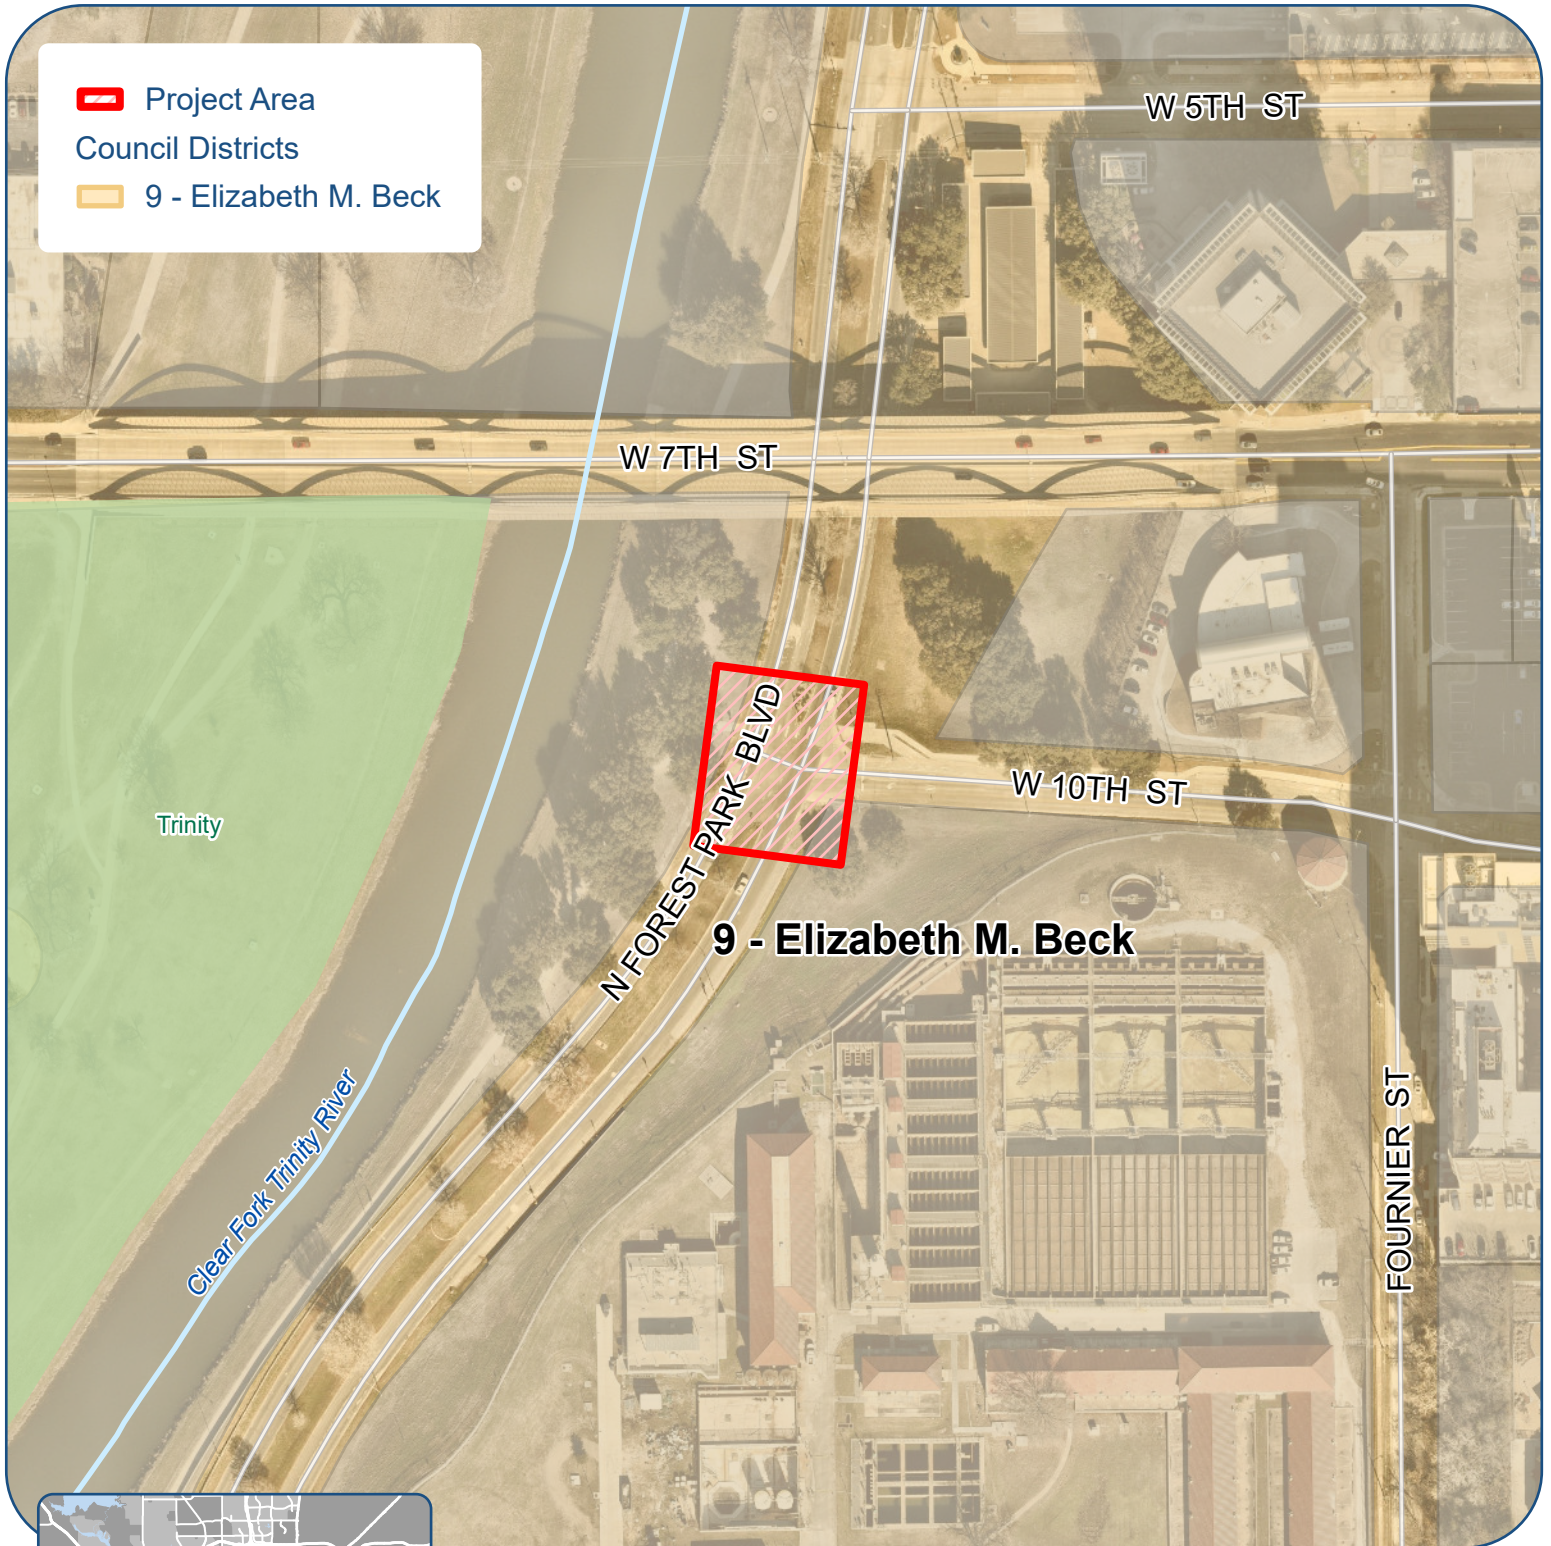

# Mayor & Council Map | CPN #103997 Forest Park Blvd and W 10th St

Traffic Signal Project | CD #9

 Project Area

Council Districts

 9 - Elizabeth M. Beck

Data Source: CFW GIS, NearMap | Map generated October 2024  
TPW Business Support Services