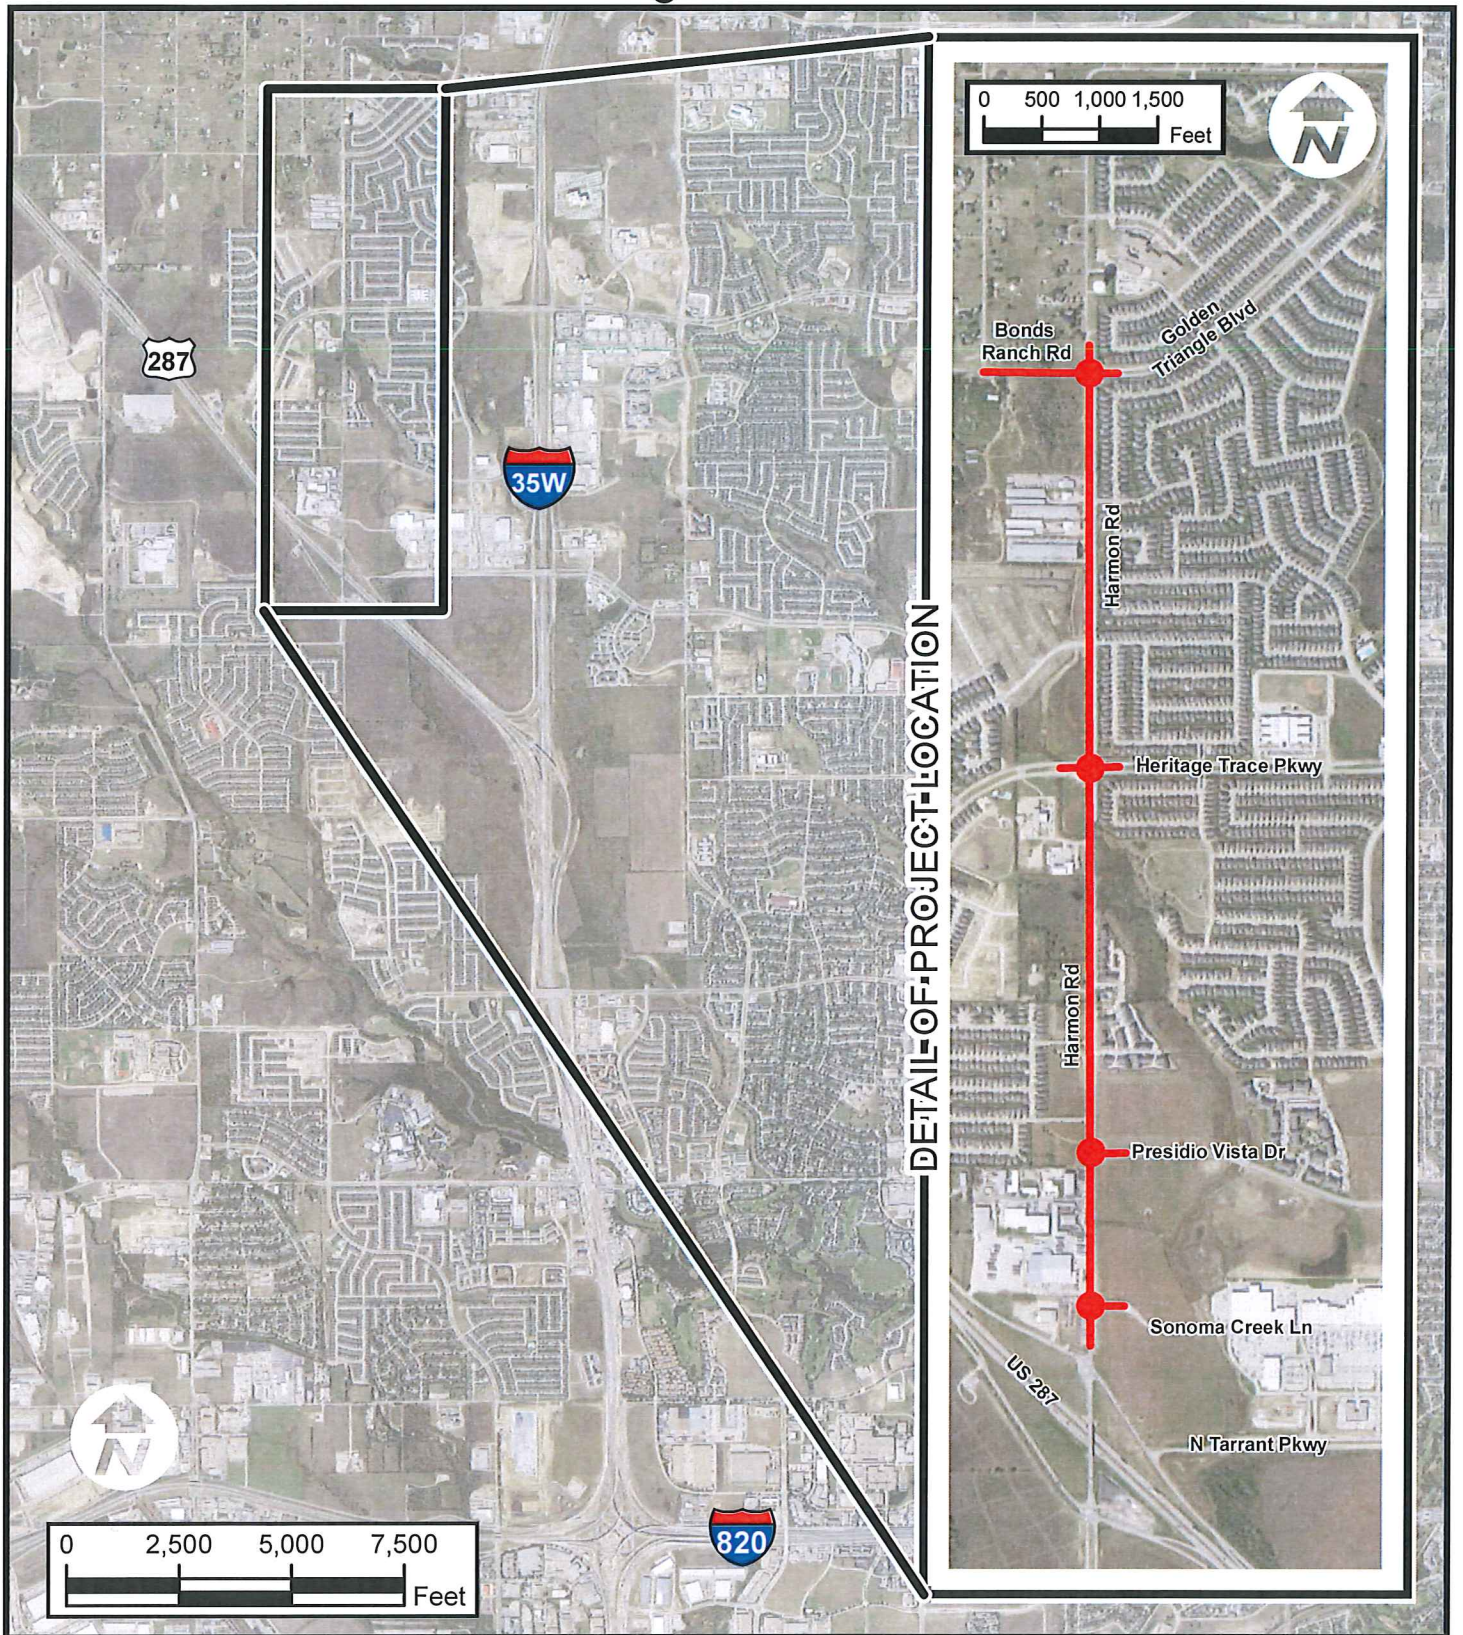

MAYOR AND COUNCIL COMMUNICATION MAP

Harmon Road Corridor Improvements

Design Services

Copyright 2016 City of Fort Worth. Unauthorized reproduction is a violation of applicable laws. This product is for information purposes and may not have been prepared for or be suitable for legal, engineering, or surveying purposes. It does not represent an on-the-ground survey and represents only the approximate relative location of property boundaries. The City of Fort Worth assumes no responsibility for the accuracy of said data.

CITY PROJECT # 100459