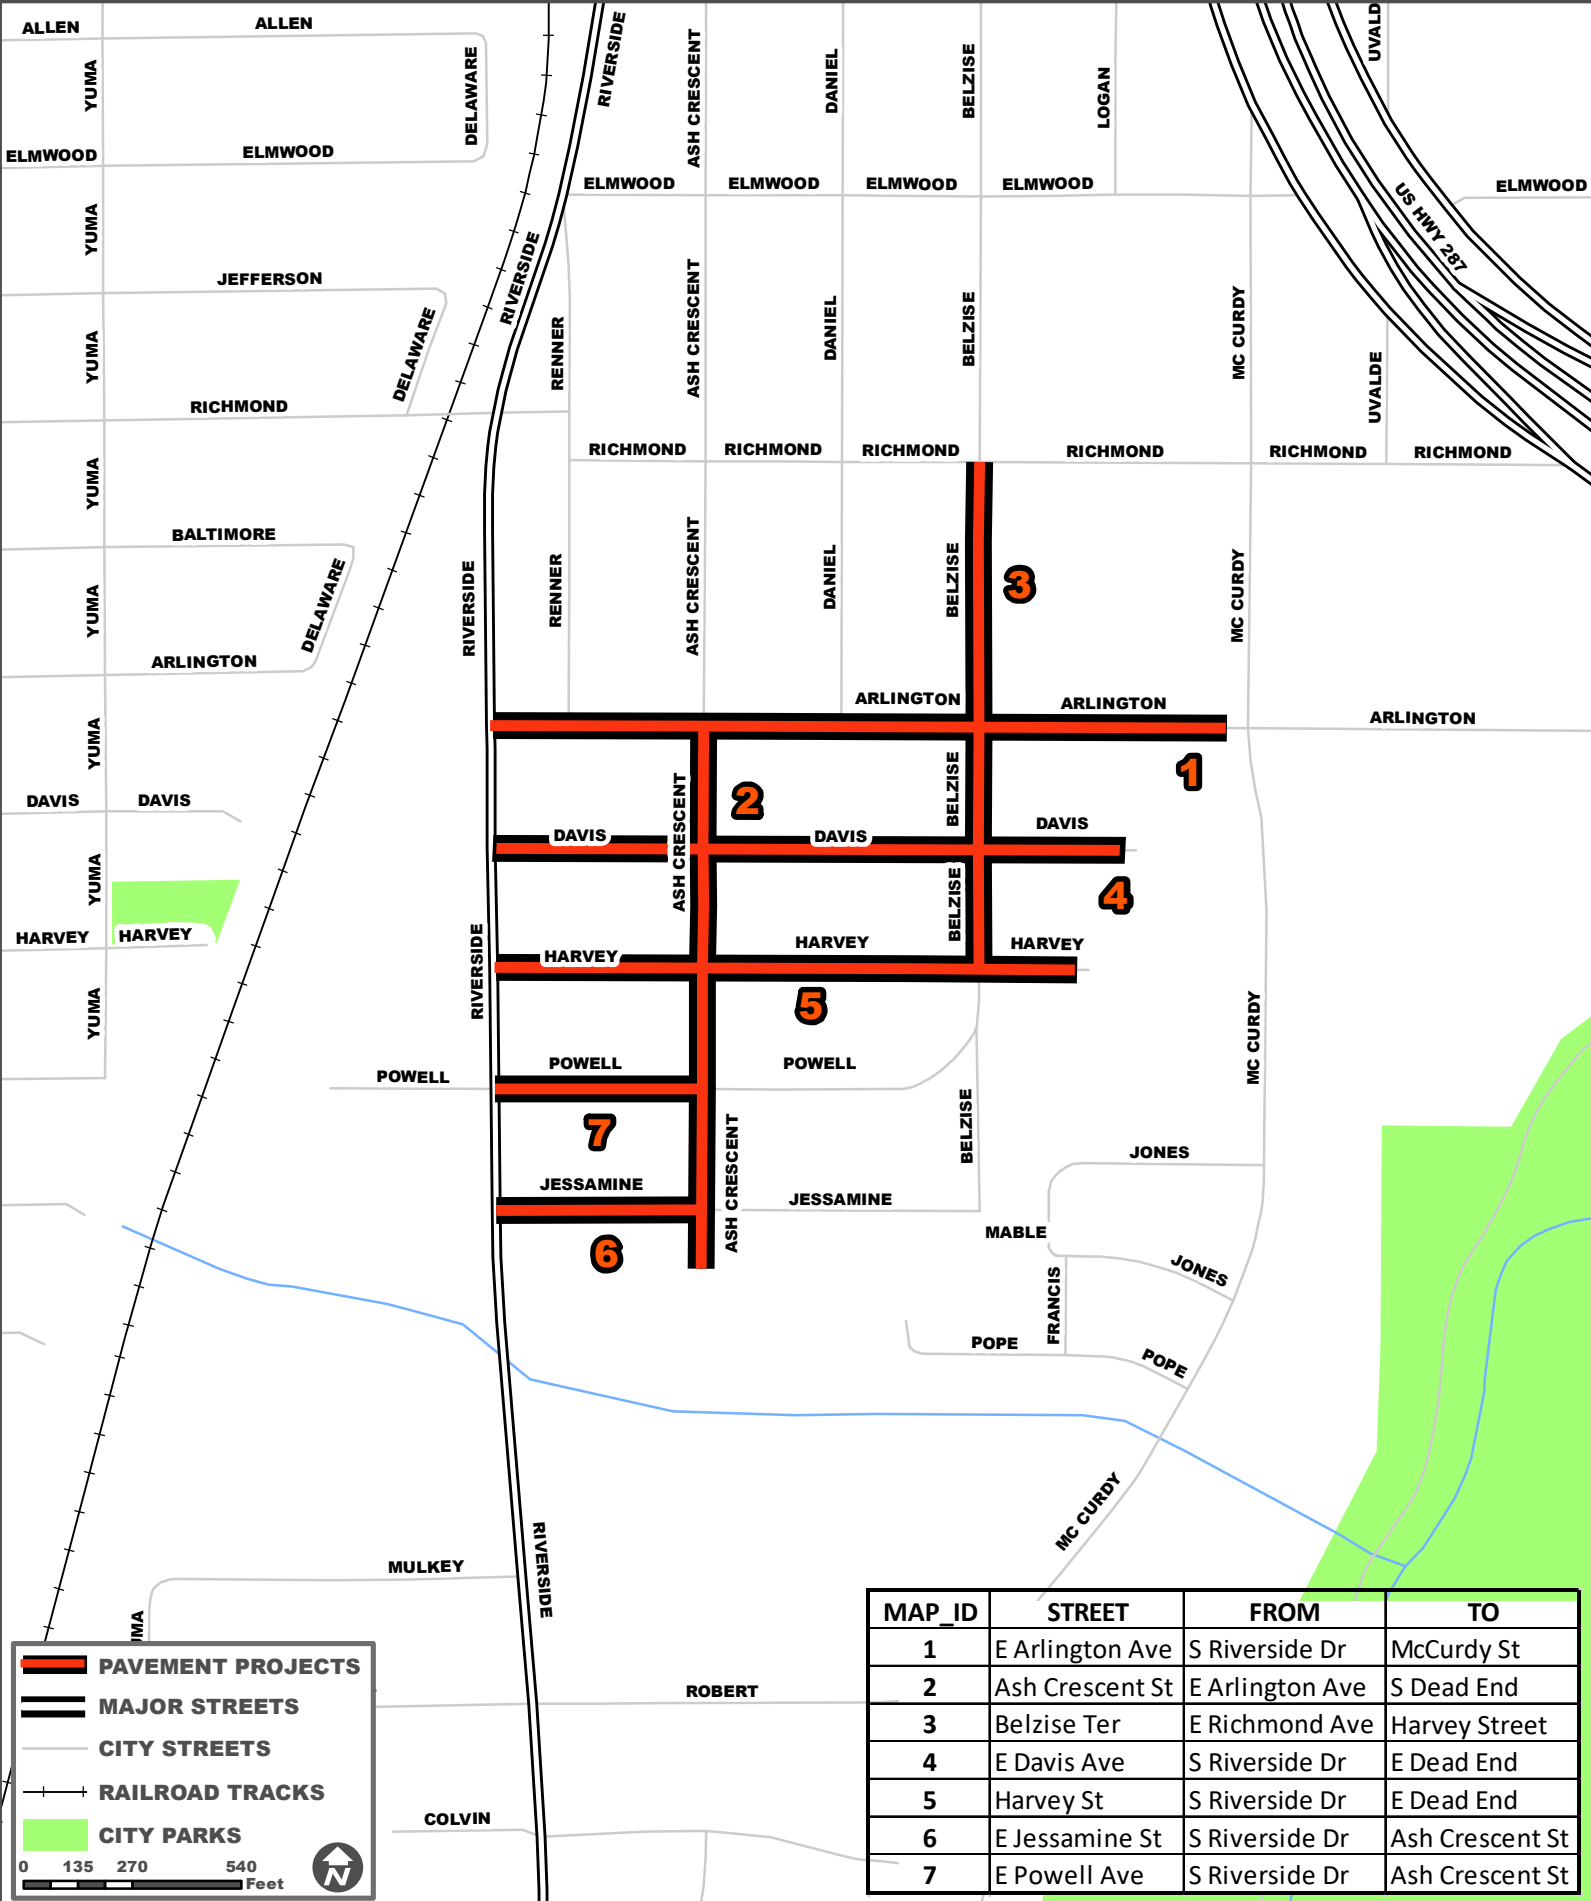

MAYOR & COUNCIL COMMUNICATION MAP

2022 BOND NEIGHBORHOOD STREETS

CPN102980 - YEAR 1 CONTRACT 6

MAP_ID	STREET	FROM	TO
1	E Arlington Ave	S Riverside Dr	McCurdy St
2	Ash Crescent St	E Arlington Ave	S Dead End
3	Belzise Ter	E Richmond Ave	Harvey Street
4	E Davis Ave	S Riverside Dr	E Dead End
5	Harvey St	S Riverside Dr	E Dead End
6	E Jessamine St	S Riverside Dr	Ash Crescent St
7	E Powell Ave	S Riverside Dr	Ash Crescent St