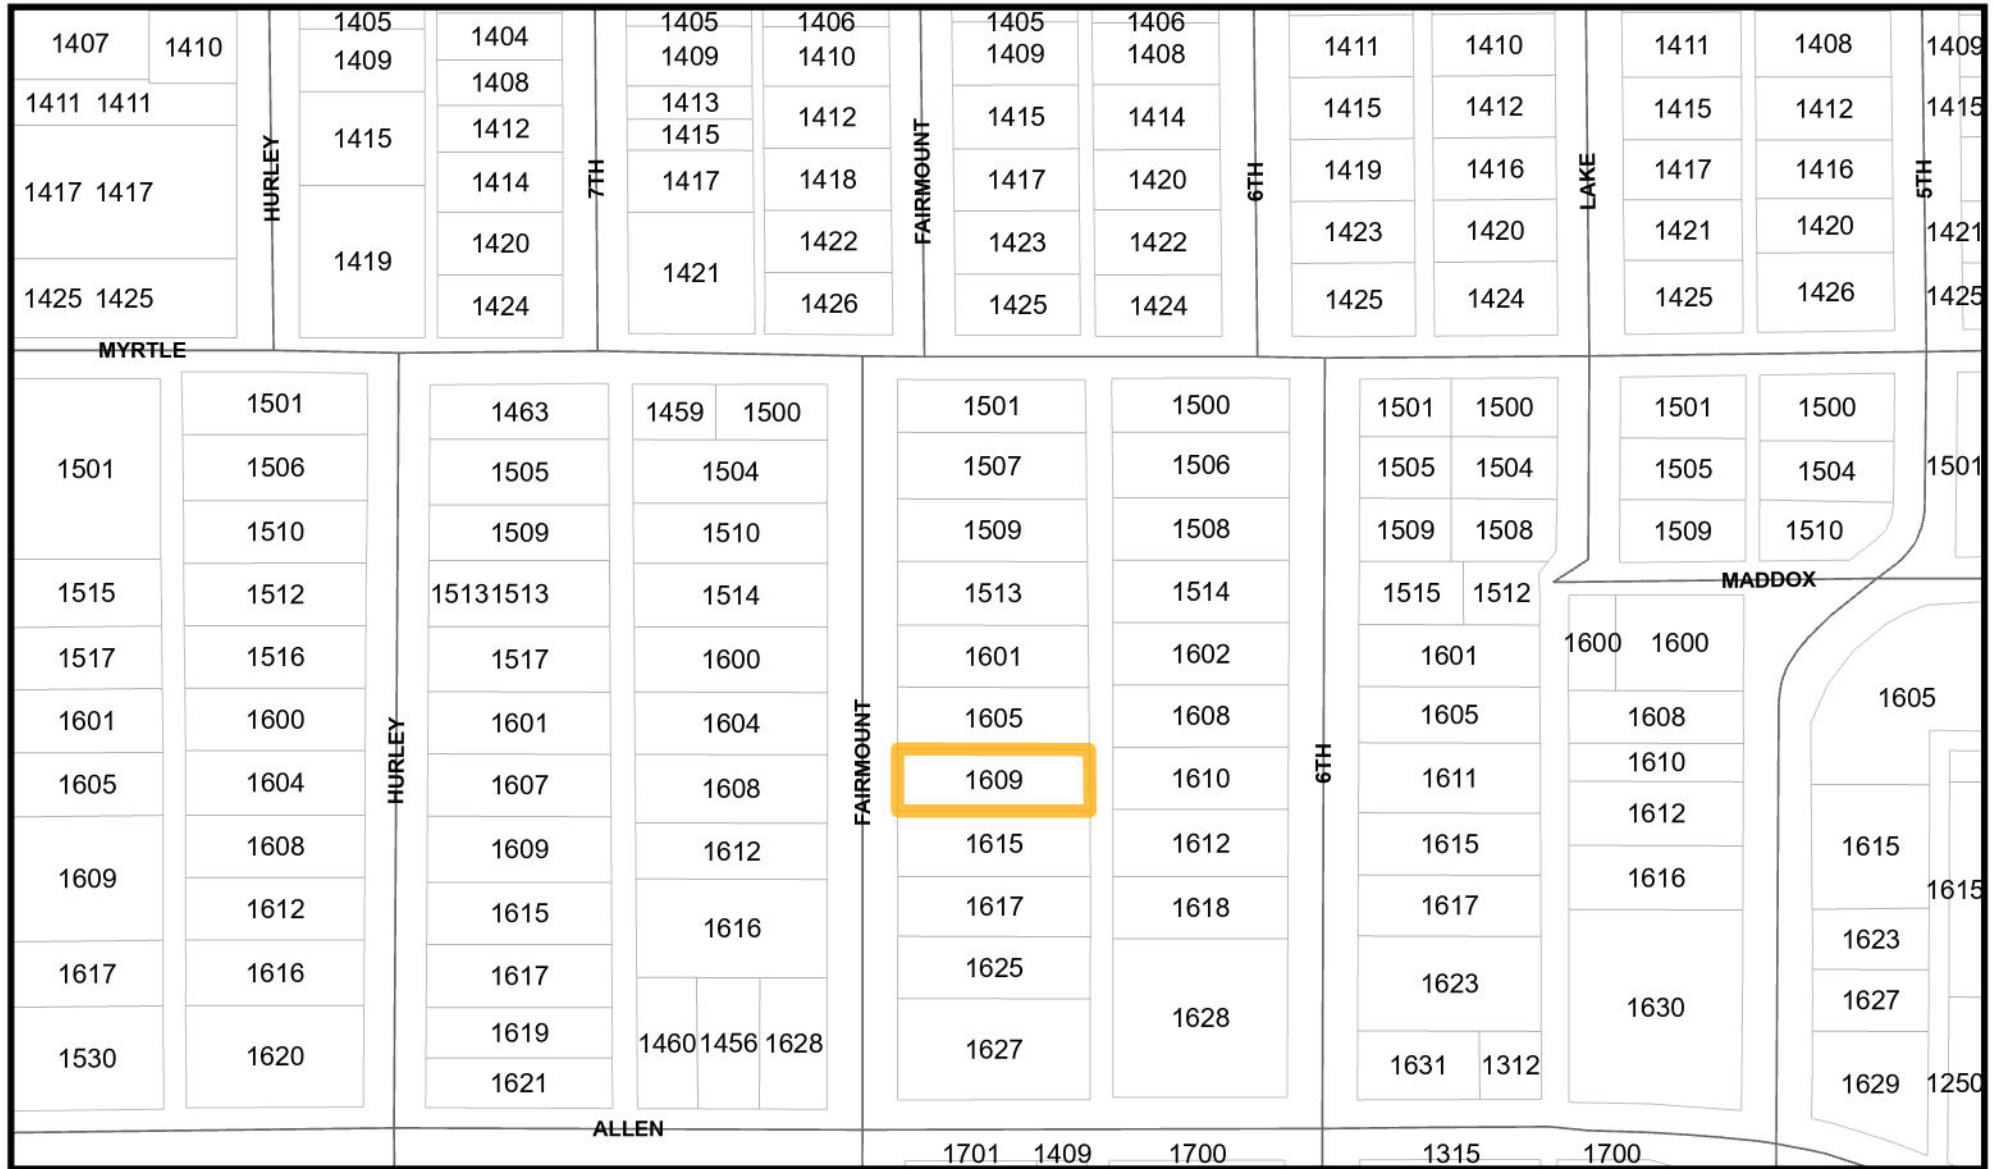

HSTE Property

1609 Fairmount Avenue

*Property located in the Fairmount Historic District