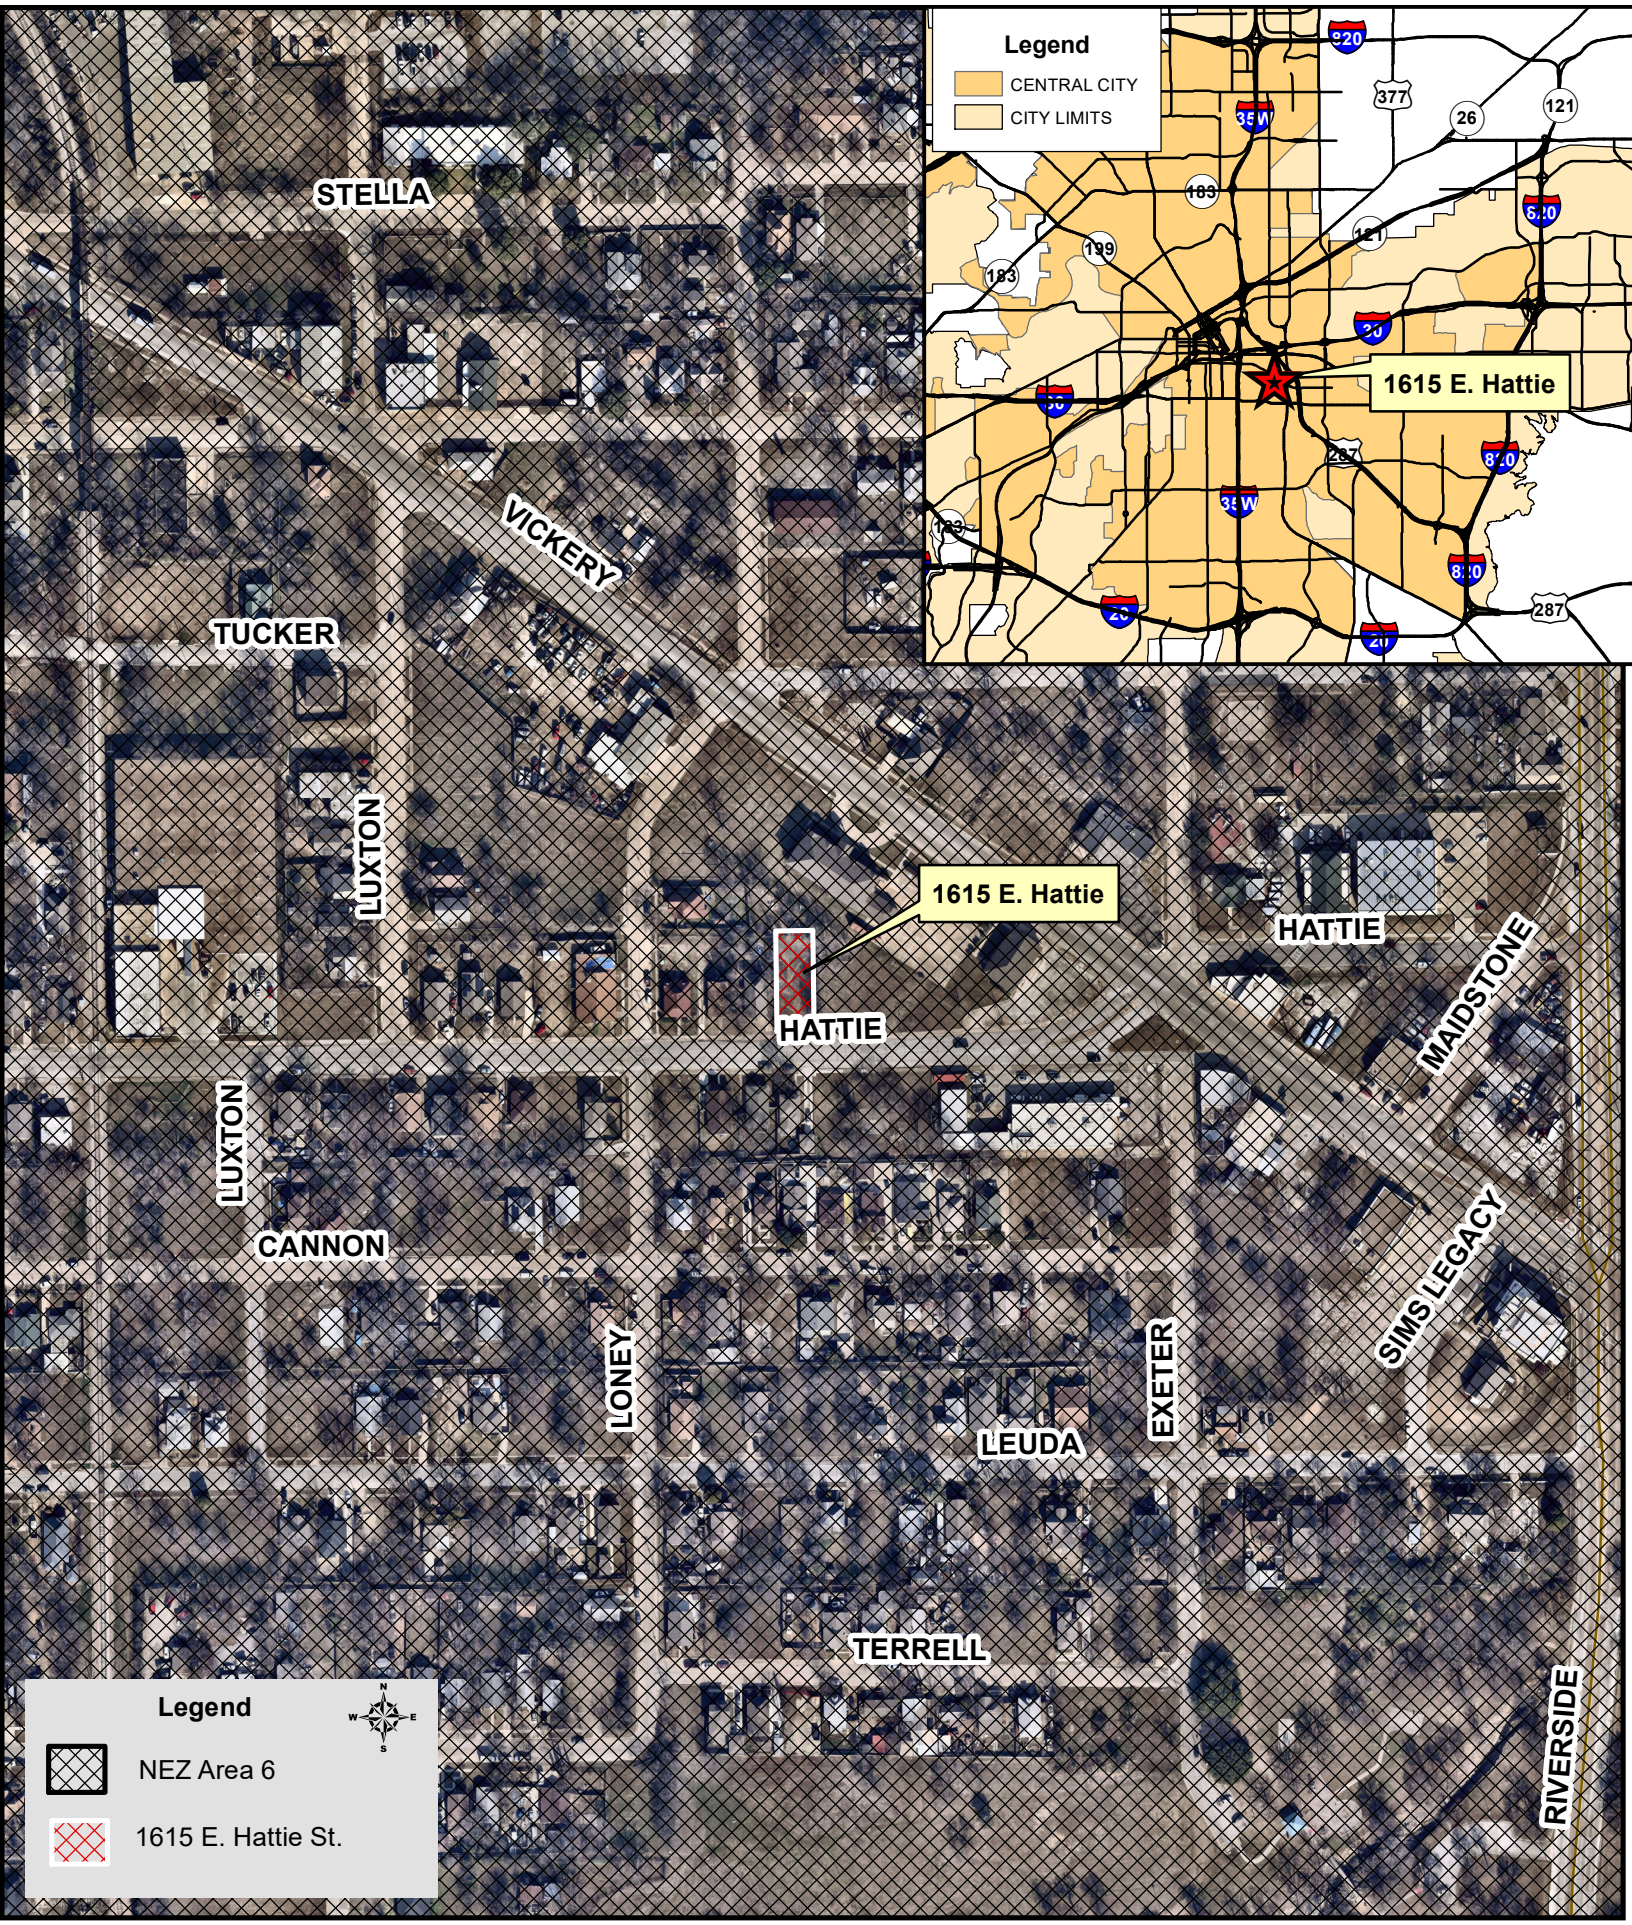

1615 E. Hattie Street NEZ Area 6, Council District 8

Legend
CENTRAL CITY
CITY LIMITS

Legend
NEZ Area 6
1615 E. Hattie St.