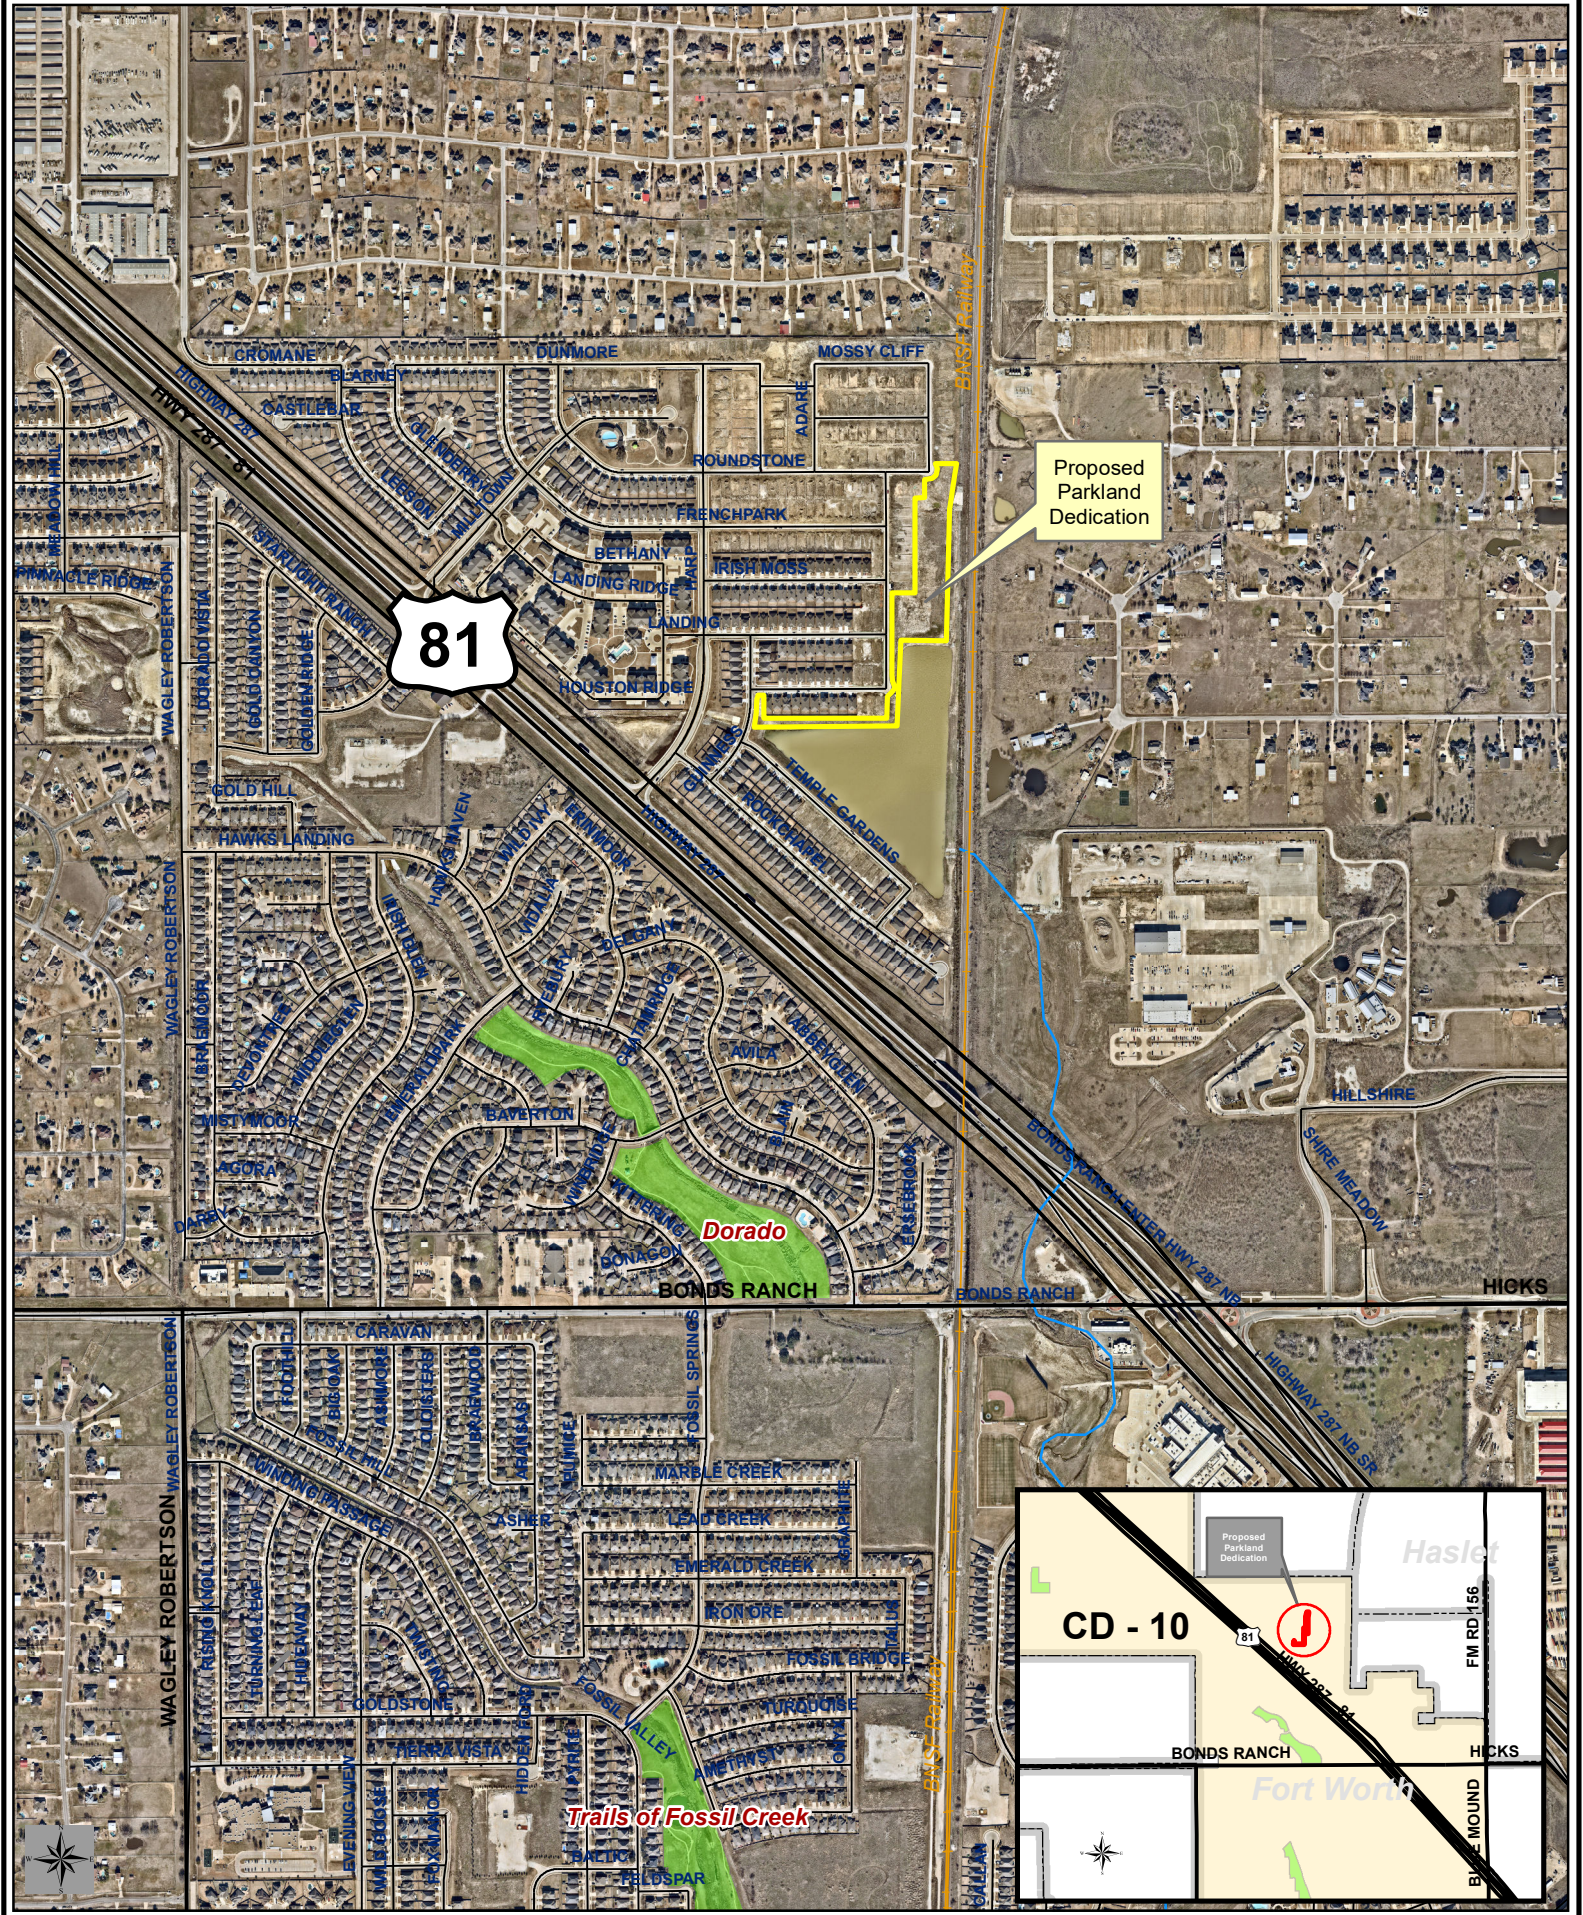

Proposed Parkland Dedication Bridgeview Park - 6.276 acres {+/-}

Proposed
Parkland
Dedication

81

Dorado

Trails of Fossil Creek

CD - 10

Proposed
Parkland
Dedication

Haslet

BONDS RANCH

Fort Worth

HICKS

BUFF MOUND