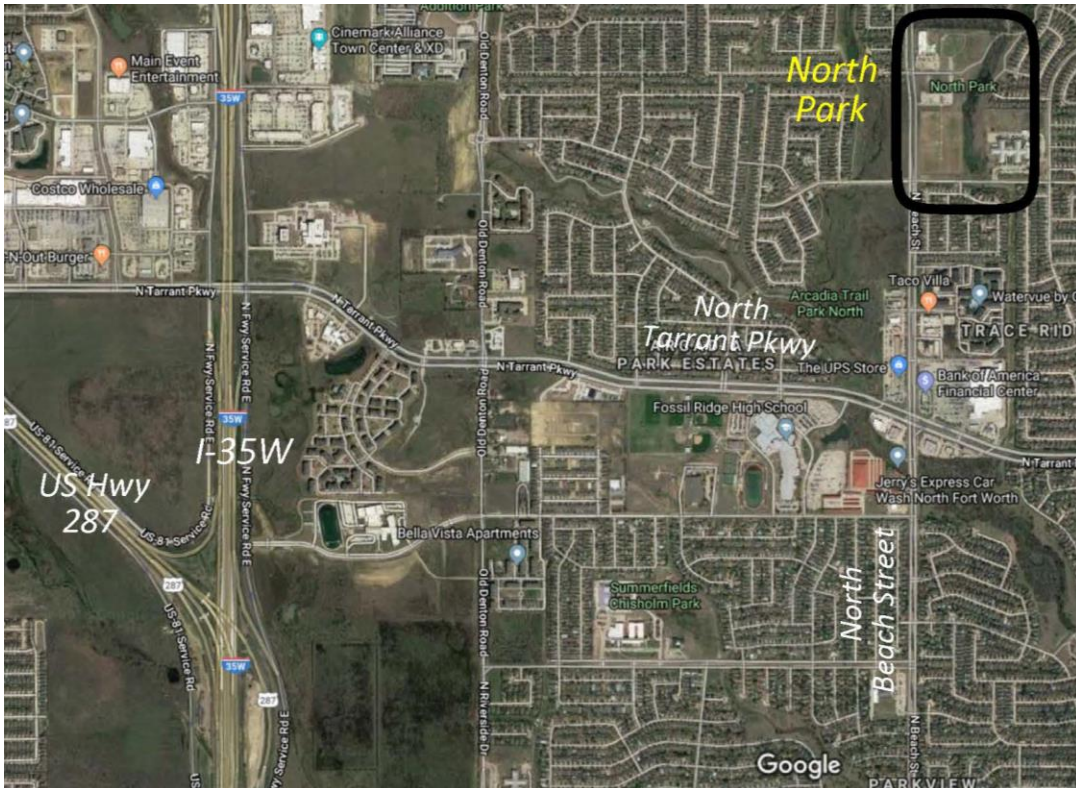

North Park

Project Location Map

*North Park is located in far north Fort Worth
1 ¼ miles east of I-35 and 3 ½ miles north of I-820
at the northeast corner of the intersection of
Beach Street and Shiver Road*