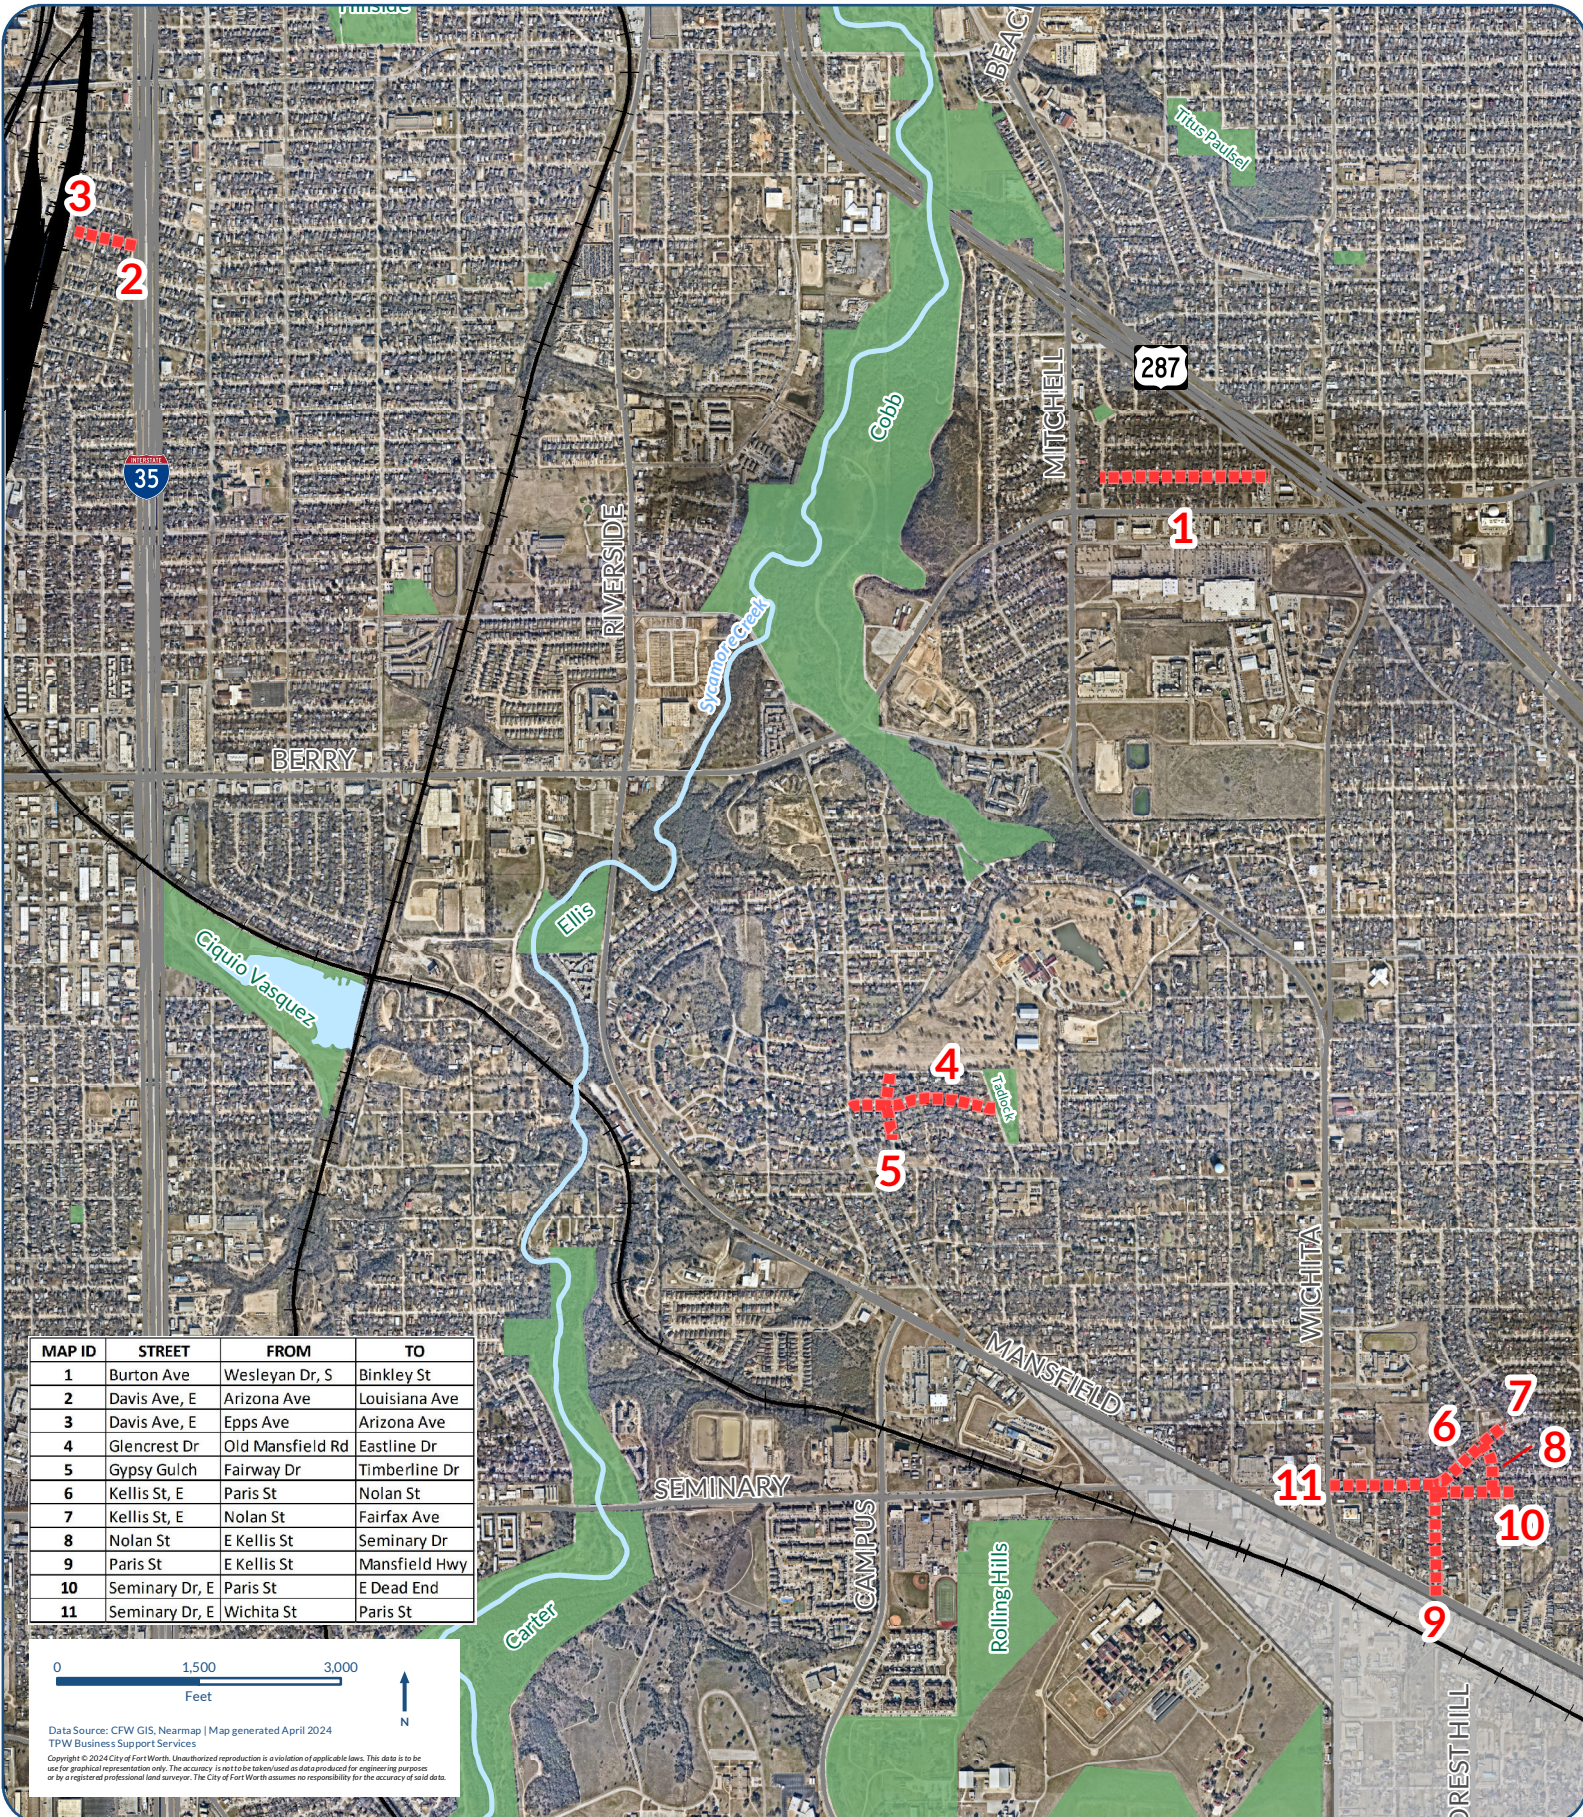

Mayor & Council Map | CPN #104242

2022 Bond YR2 Contract 9

Neighborhood Streets | CD #8, 11

MAP ID	STREET	FROM	TO
1	Burton Ave	Wesleyan Dr, S	Binkley St
2	Davis Ave, E	Arizona Ave	Louisiana Ave
3	Davis Ave, E	Epps Ave	Arizona Ave
4	Glencrest Dr	Old Mansfield Rd	Eastline Dr
5	Gypsy Gulch	Fairway Dr	Timberline Dr
6	Kellis St, E	Paris St	Nolan St
7	Kellis St, E	Nolan St	Fairfax Ave
8	Nolan St	E Kellis St	Seminary Dr
9	Paris St	E Kellis St	Mansfield Hwy
10	Seminary Dr, E	Paris St	E Dead End
11	Seminary Dr, E	Wichita St	Paris St

0 1,500 3,000
Feet

↑
N

Data Source: CFW GIS, Nearmap | Map generated April 2024
TPW Business Support Services

Copyright © 2024 City of Fort Worth. Unauthorized reproduction is a violation of applicable laws. This data is to be used for graphical representation only. The accuracy is not to be taken as data produced for engineering purposes or by a registered professional land surveyor. The City of Fort Worth assumes no responsibility for the accuracy of said data.