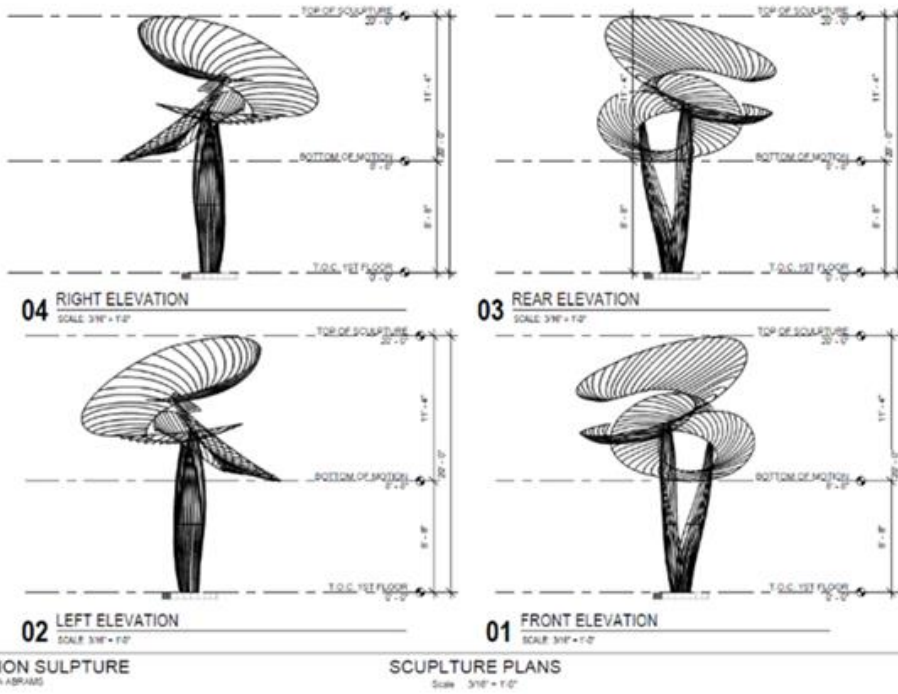

**MAYOR AND COUNCIL COMMUNICATION ATTACHMENT
LAURA WALTERS PUBLIC ART PROJECT FOR ROCKWOOD CLUBHOUSE**

Exhibit A: Artwork Design

Narrative Description of *Parallel Evolution*

The sculpture is inspired by the spiral of ammonites, whose fossilized remains have been found on the site, and by the arc of a golf ball's flight and trajectory of a golfers' swing (all based on the universal golden ratio), as well as the upward sweeping canopy of the mature live oak trees at the site. The open, linear design will cast a complex pattern of shadows on the ground. The artwork will be constructed of stainless steel rods painted in order to contrast with the blue of the sky and the green of the golf course and complement the materials of the new clubhouse.

Exhibit B: The Site

Rockwood Golf Course Map Showing Location of Clubhouse

Rockwood Clubhouse Site Plan with location of Artwork
(Artwork will be visible from the club house, the golf course and from Jacksboro Highway)