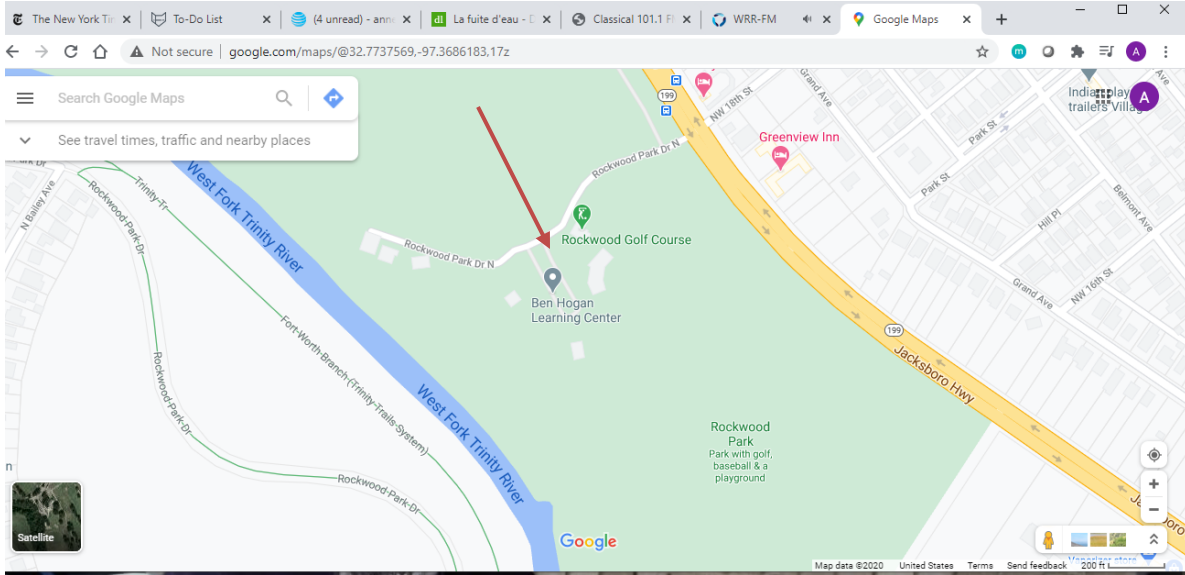

**MAYOR AND COUNCIL COMMUNICATION ATTACHMENT
LAURA WALTERS PUBLIC ART PROJECT FOR ROCKWOOD CLUBHOUSE**

Exhibit A: Artwork Design

Narrative Description of *Parallel Evolution*

The sculpture is inspired by the spiral of ammonites, whose fossilized remains have been found on the site, and by the arc of a golf ball's flight and trajectory of a golfers' swing (all based on the universal golden ratio), as well as the upward sweeping canopy of the mature live oak trees at the site. The open, linear design will cast a complex pattern of shadows on the ground. The artwork will be constructed of stainless steel rods painted in order to contrast with the blue of the sky and the green of the golf course and complement the materials of the new clubhouse.

Exhibit B: The Site

Rockwood Golf Course Map Showing Location of Clubhouse

Rockwood Clubhouse Site Plan with location of Artwork
(Artwork will be visible from the club house, the golf course and from Jacksboro Highway)