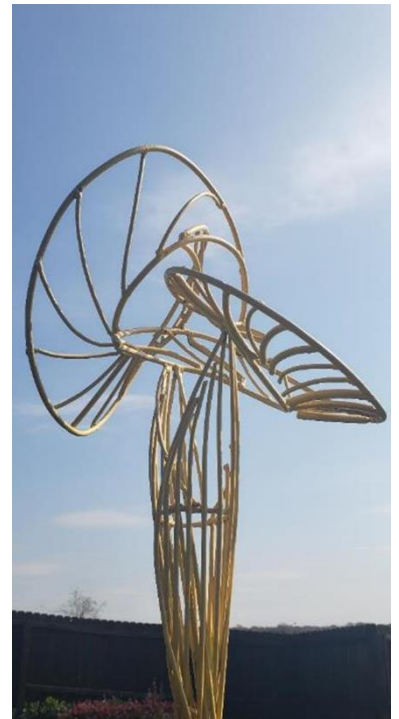

**MAYOR AND COUNCIL COMMUNICATION ATTACHMENT
LAURA WALTERS PUBLIC ART PROJECT FOR ROCKWOOD CLUBHOUSE**

Exhibit A: Artwork Design

Narrative Description of *Parallel Evolution*

The sculpture is inspired by the spiral of ammonites, whose fossilized remains have been found on the site, and by the arc of a golf ball's flight and trajectory of a golfers' swing (all based on the universal golden ratio), as well as the upward sweeping canopy of the mature live oak trees at the site. The open, linear design will cast a complex pattern of shadows on the ground. The artwork will be constructed of stainless steel rods painted in order to contrast with the blue of the sky and the green of the golf course and complement the materials of the new clubhouse.

Exhibit B: The Site

Rockwood Golf Course Map Showing Location of Clubhouse

Rockwood Clubhouse Site Plan with location of Artwork
(Artwork will be visible from the club house, the golf course and from Jacksboro Highway)