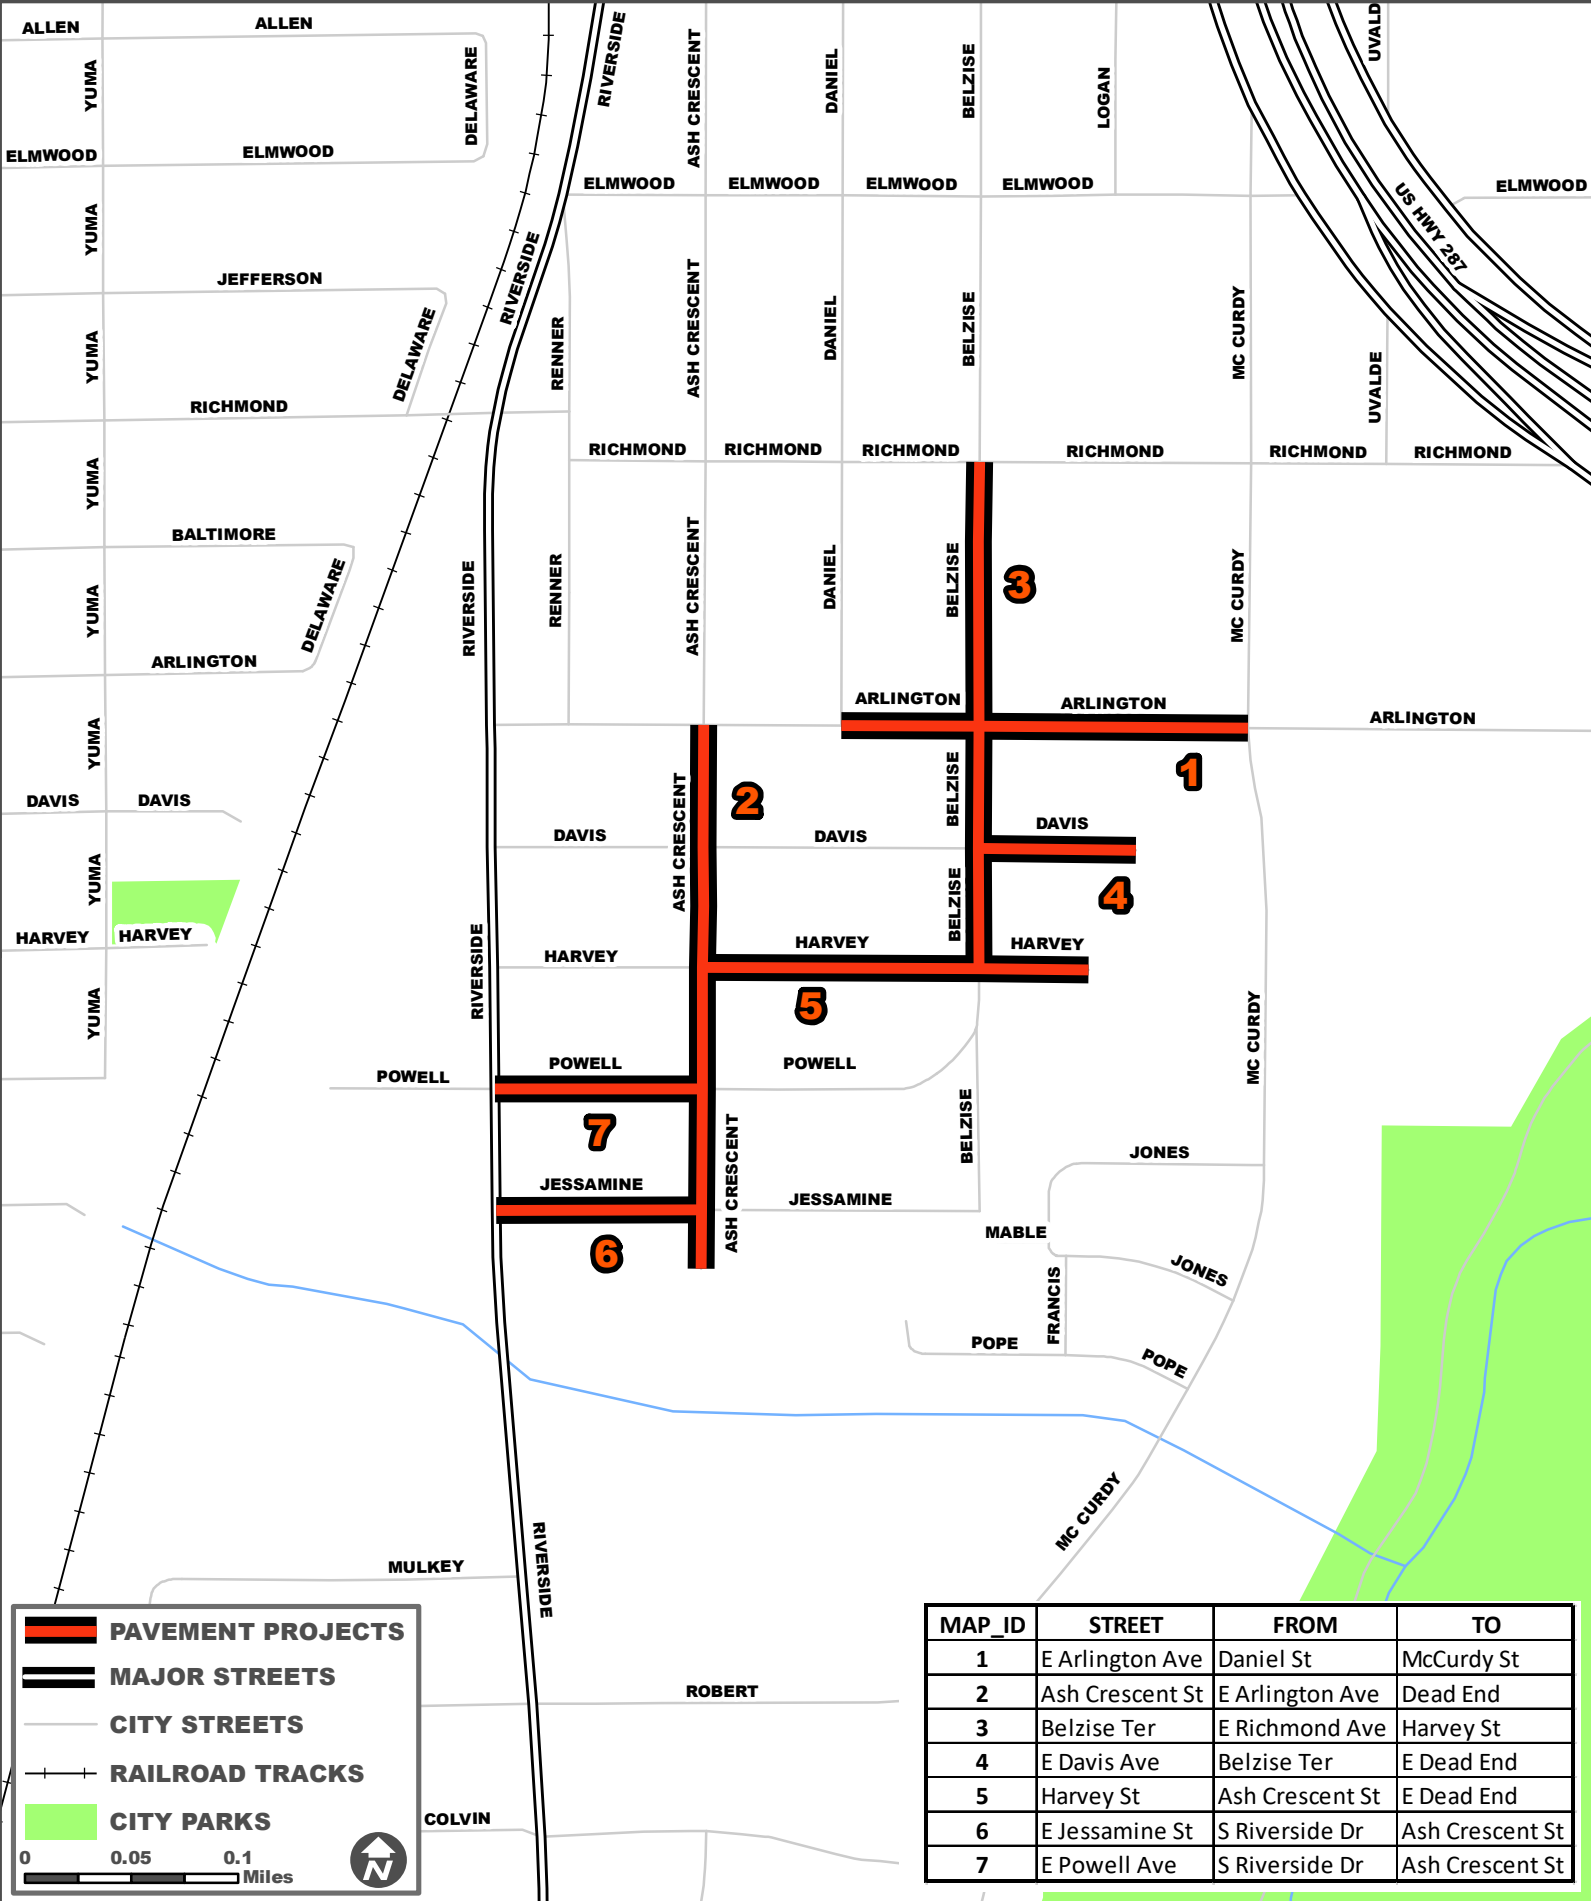

MAYOR & COUNCIL COMMUNICATION MAP

2022 BOND NEIGHBORHOOD STREETS

CPN102980 - YEAR 1 CONTRACT 6

MAP_ID	STREET	FROM	TO
1	E Arlington Ave	Daniel St	McCurdy St
2	Ash Crescent St	E Arlington Ave	Dead End
3	Belzise Ter	E Richmond Ave	Harvey St
4	E Davis Ave	Belzise Ter	E Dead End
5	Harvey St	Ash Crescent St	E Dead End
6	E Jessamine St	S Riverside Dr	Ash Crescent St
7	E Powell Ave	S Riverside Dr	Ash Crescent St