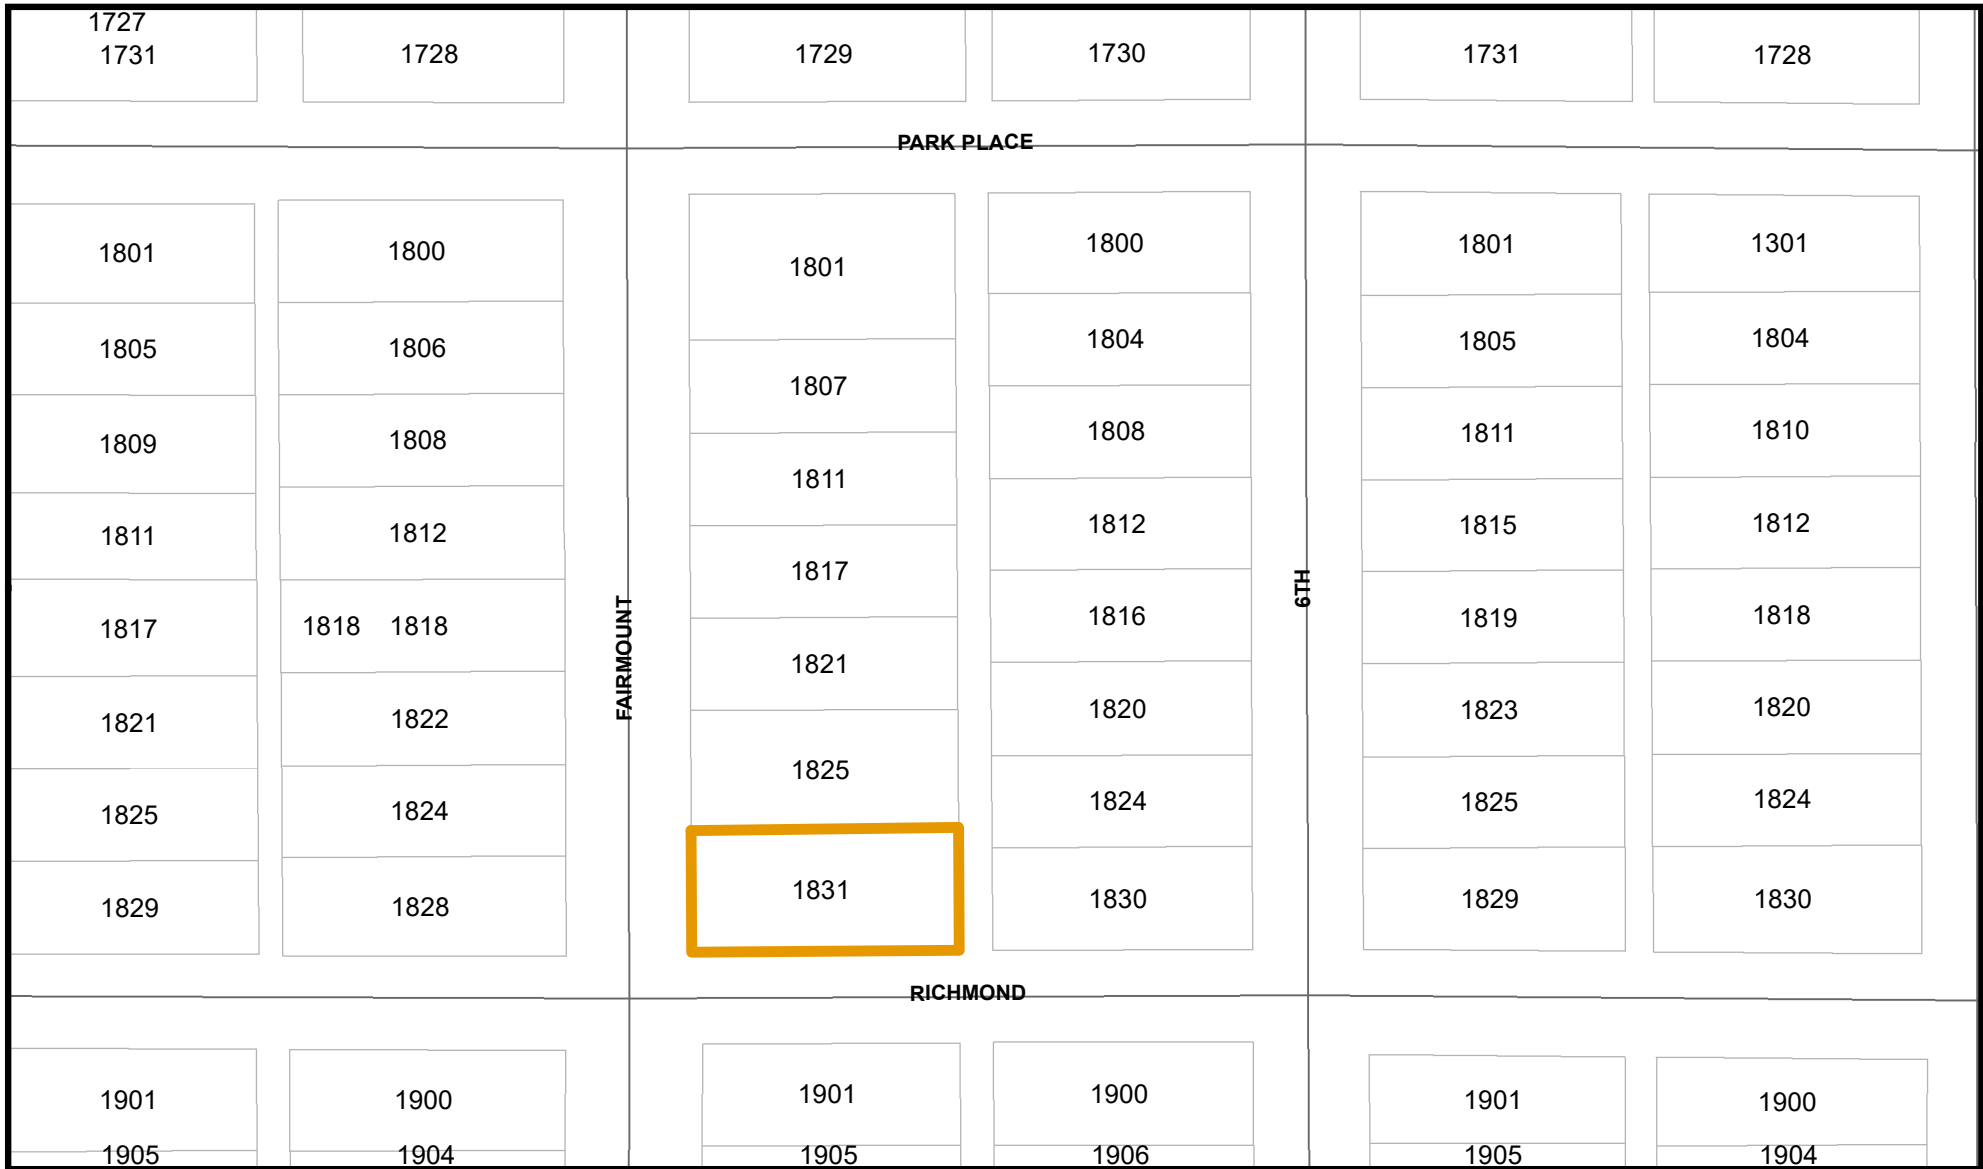

# HSTE Property 1831 Fairmount Ave.

\*This property is located in the Fairmount Historic District