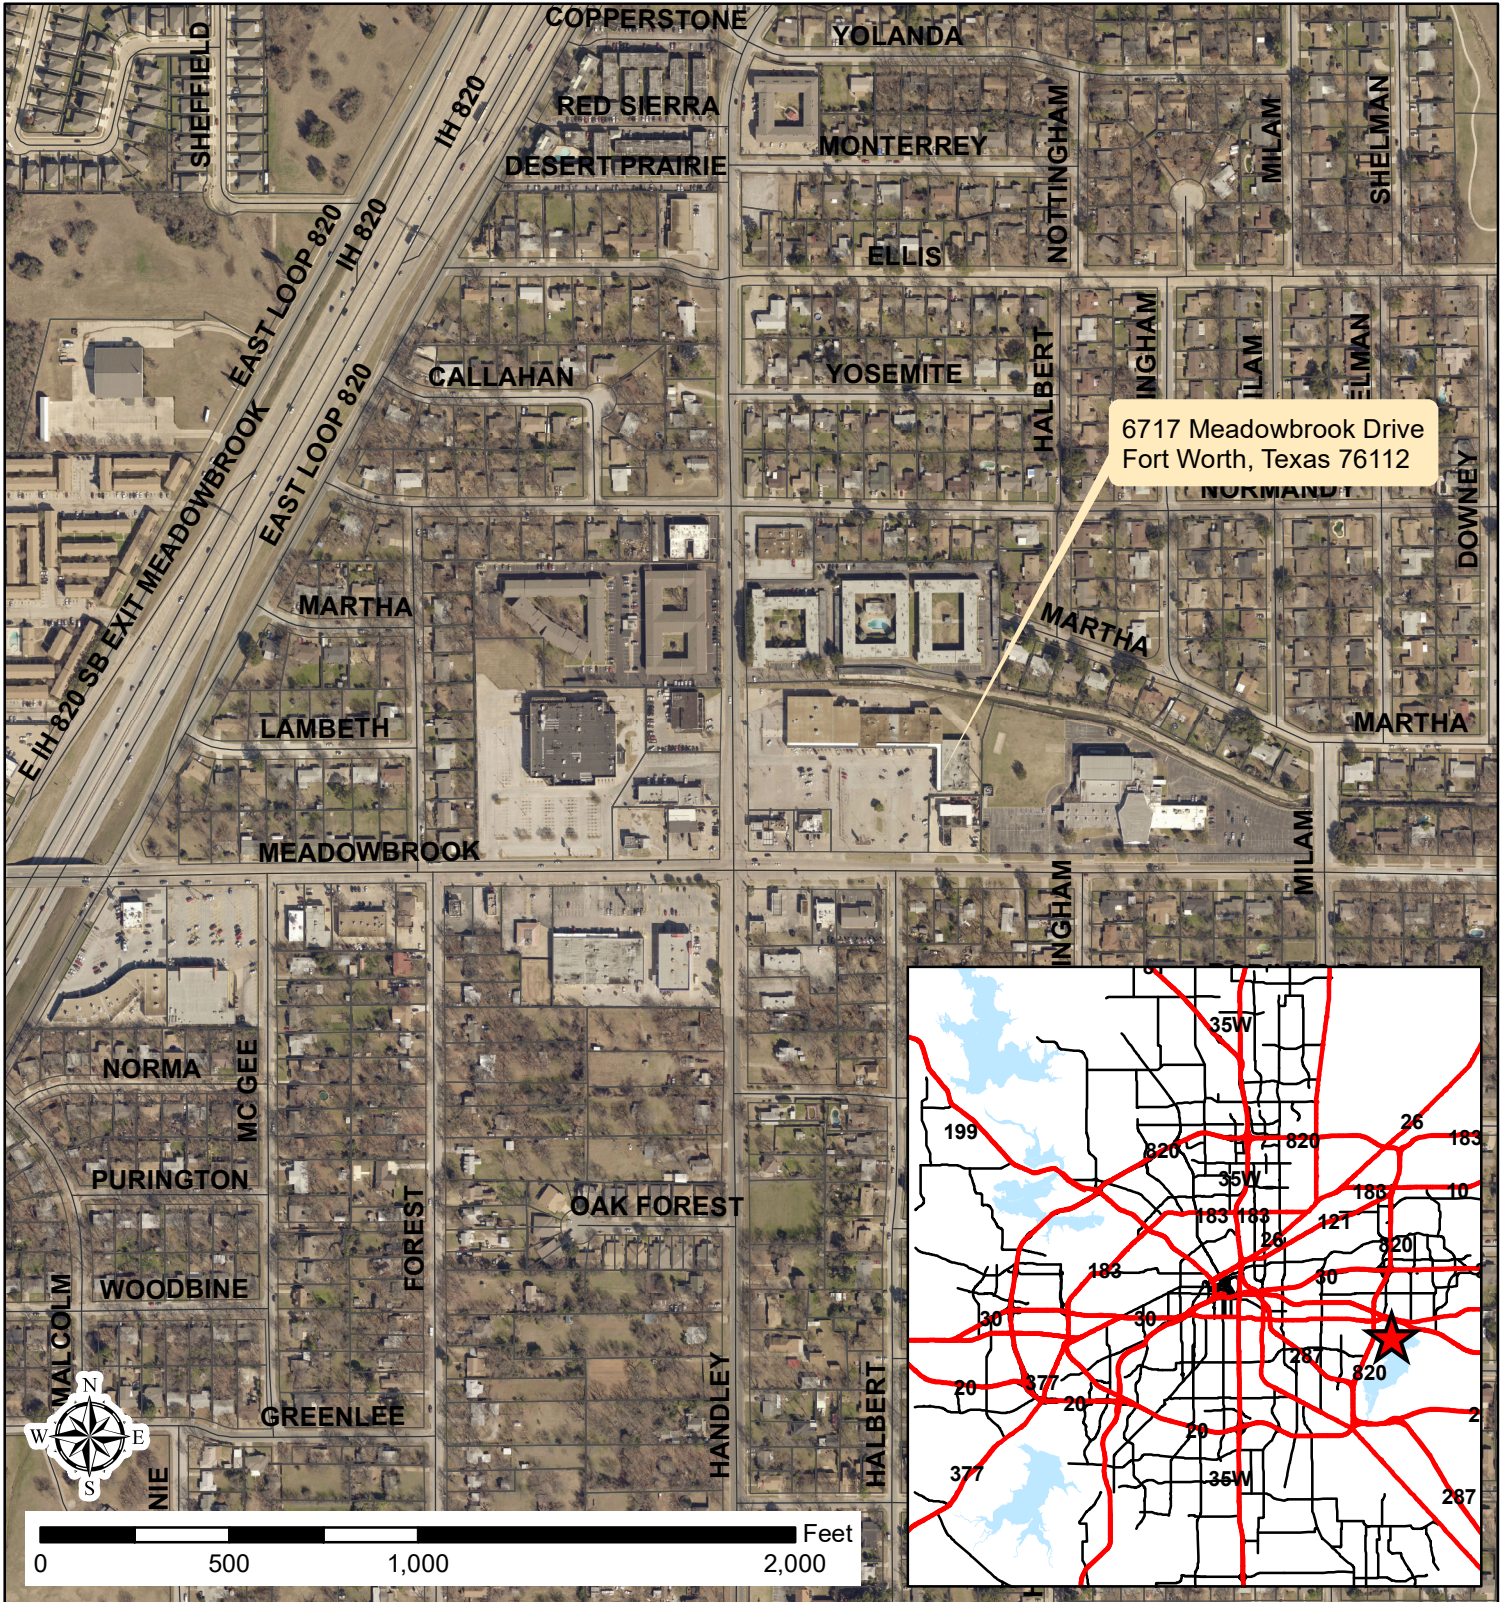

MAYOR AND COUNCIL COMMUNICATION MAP

21 FWPD 6717 MEADOWBROOK DRIVE

Council District 4

Copyright 2019 City of Fort Worth. Unauthorized reproduction is a violation of applicable laws. This product is for informational purposes and may not have been prepared for or be suitable for legal, engineering, or surveying purposes. It does not represent an on-the-ground survey and represents only the approximate relative location of property boundaries. The City of Fort Worth assumes no responsibility for the accuracy of said data.

 **General Location**