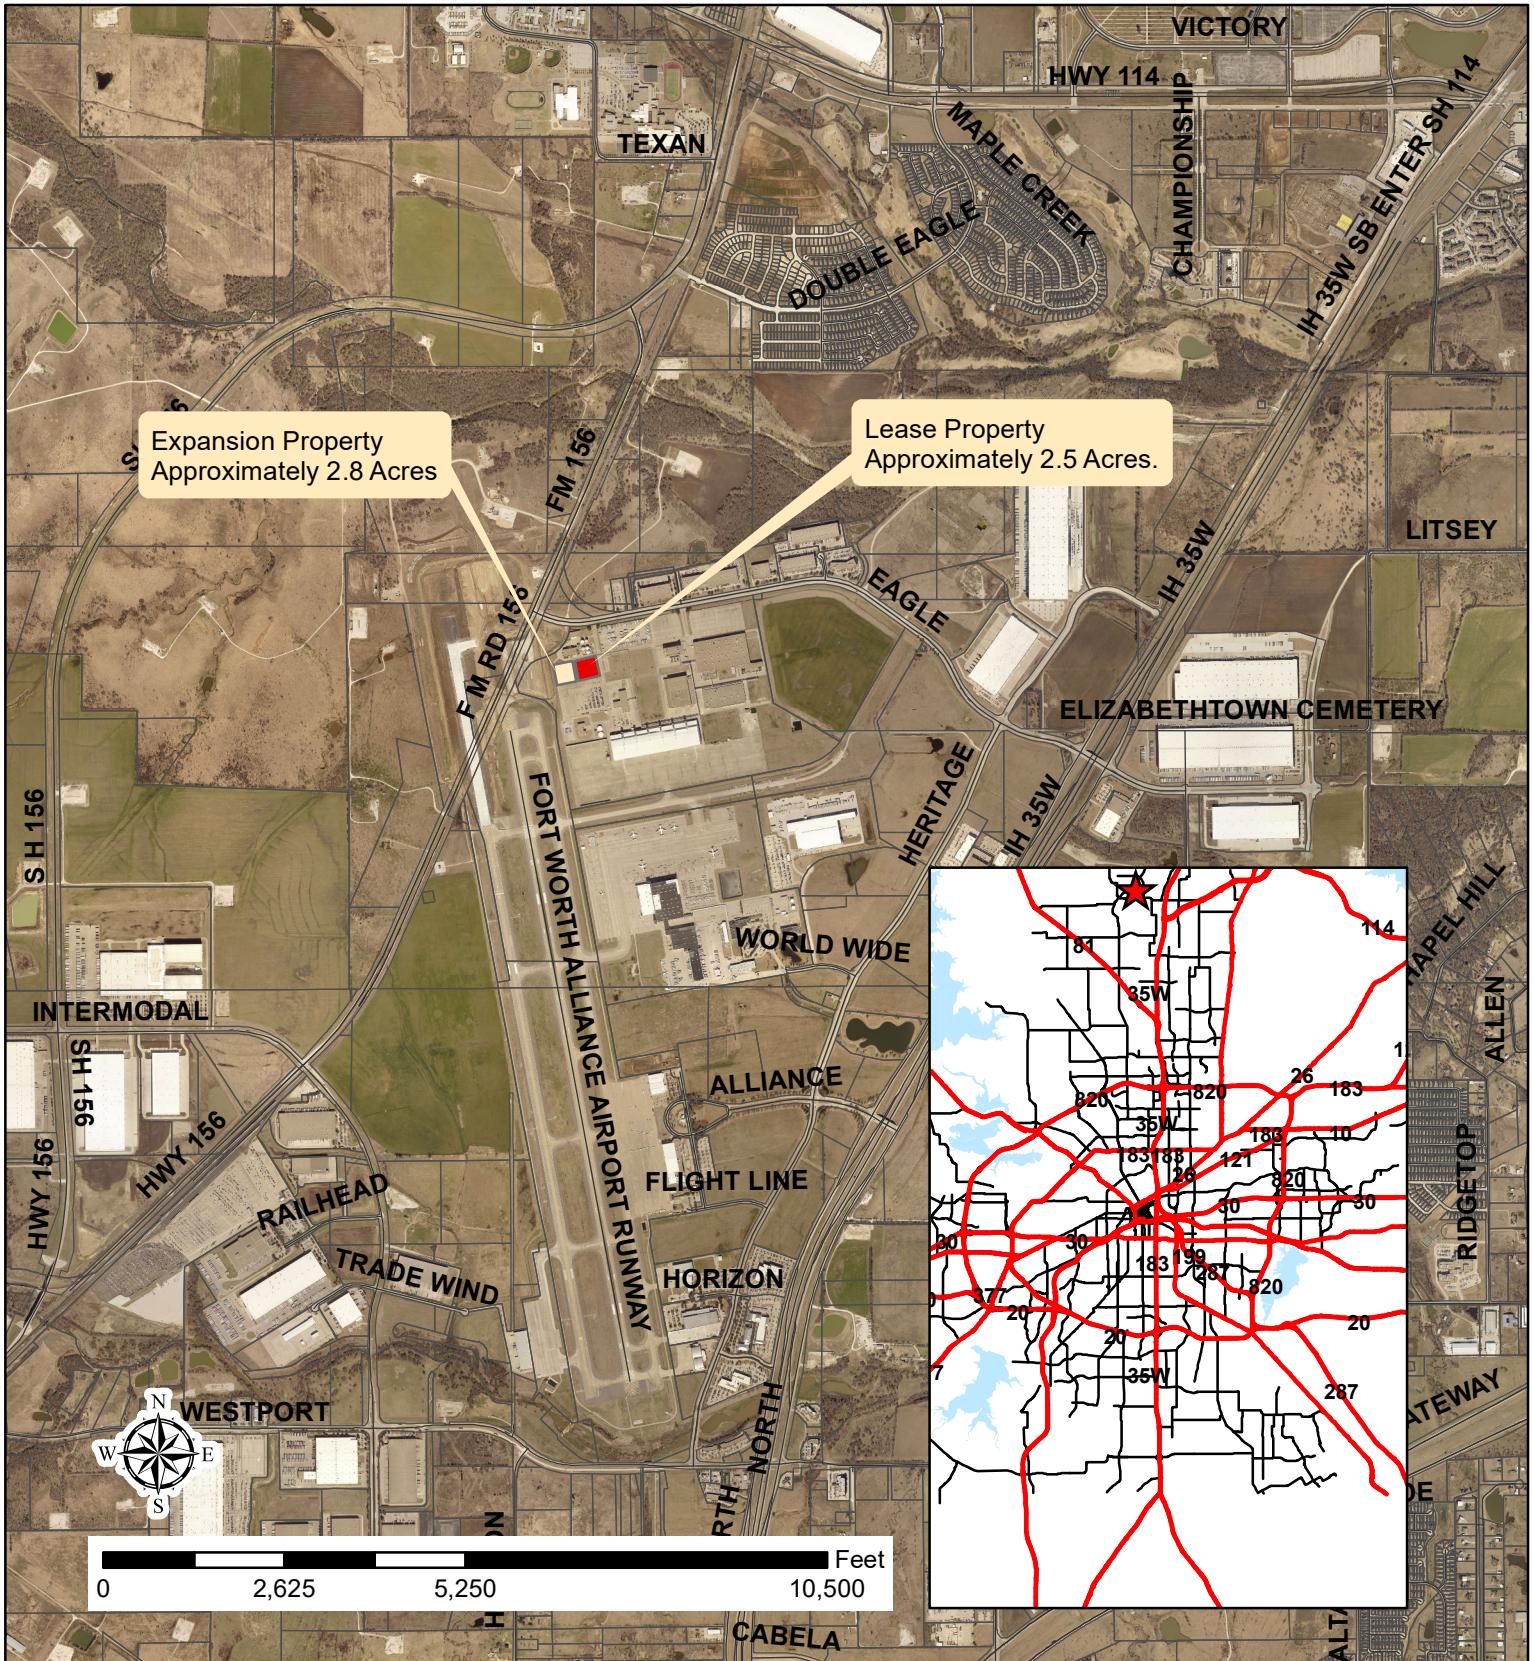

MAYOR AND COUNCIL COMMUNICATION MAP

21 HILLWOOD TUSIMPLE LEASE

Council District 7

Copyright 2019 City of Fort Worth. Unauthorized reproduction is a violation of applicable laws. This product is for informational purposes and may not have been prepared for or be suitable for legal, engineering, or surveying purposes. It does not represent an on-the-ground survey and represents only the approximate relative location of property boundaries. The City of Fort Worth assumes no responsibility for the accuracy of said data.

 **General Location**