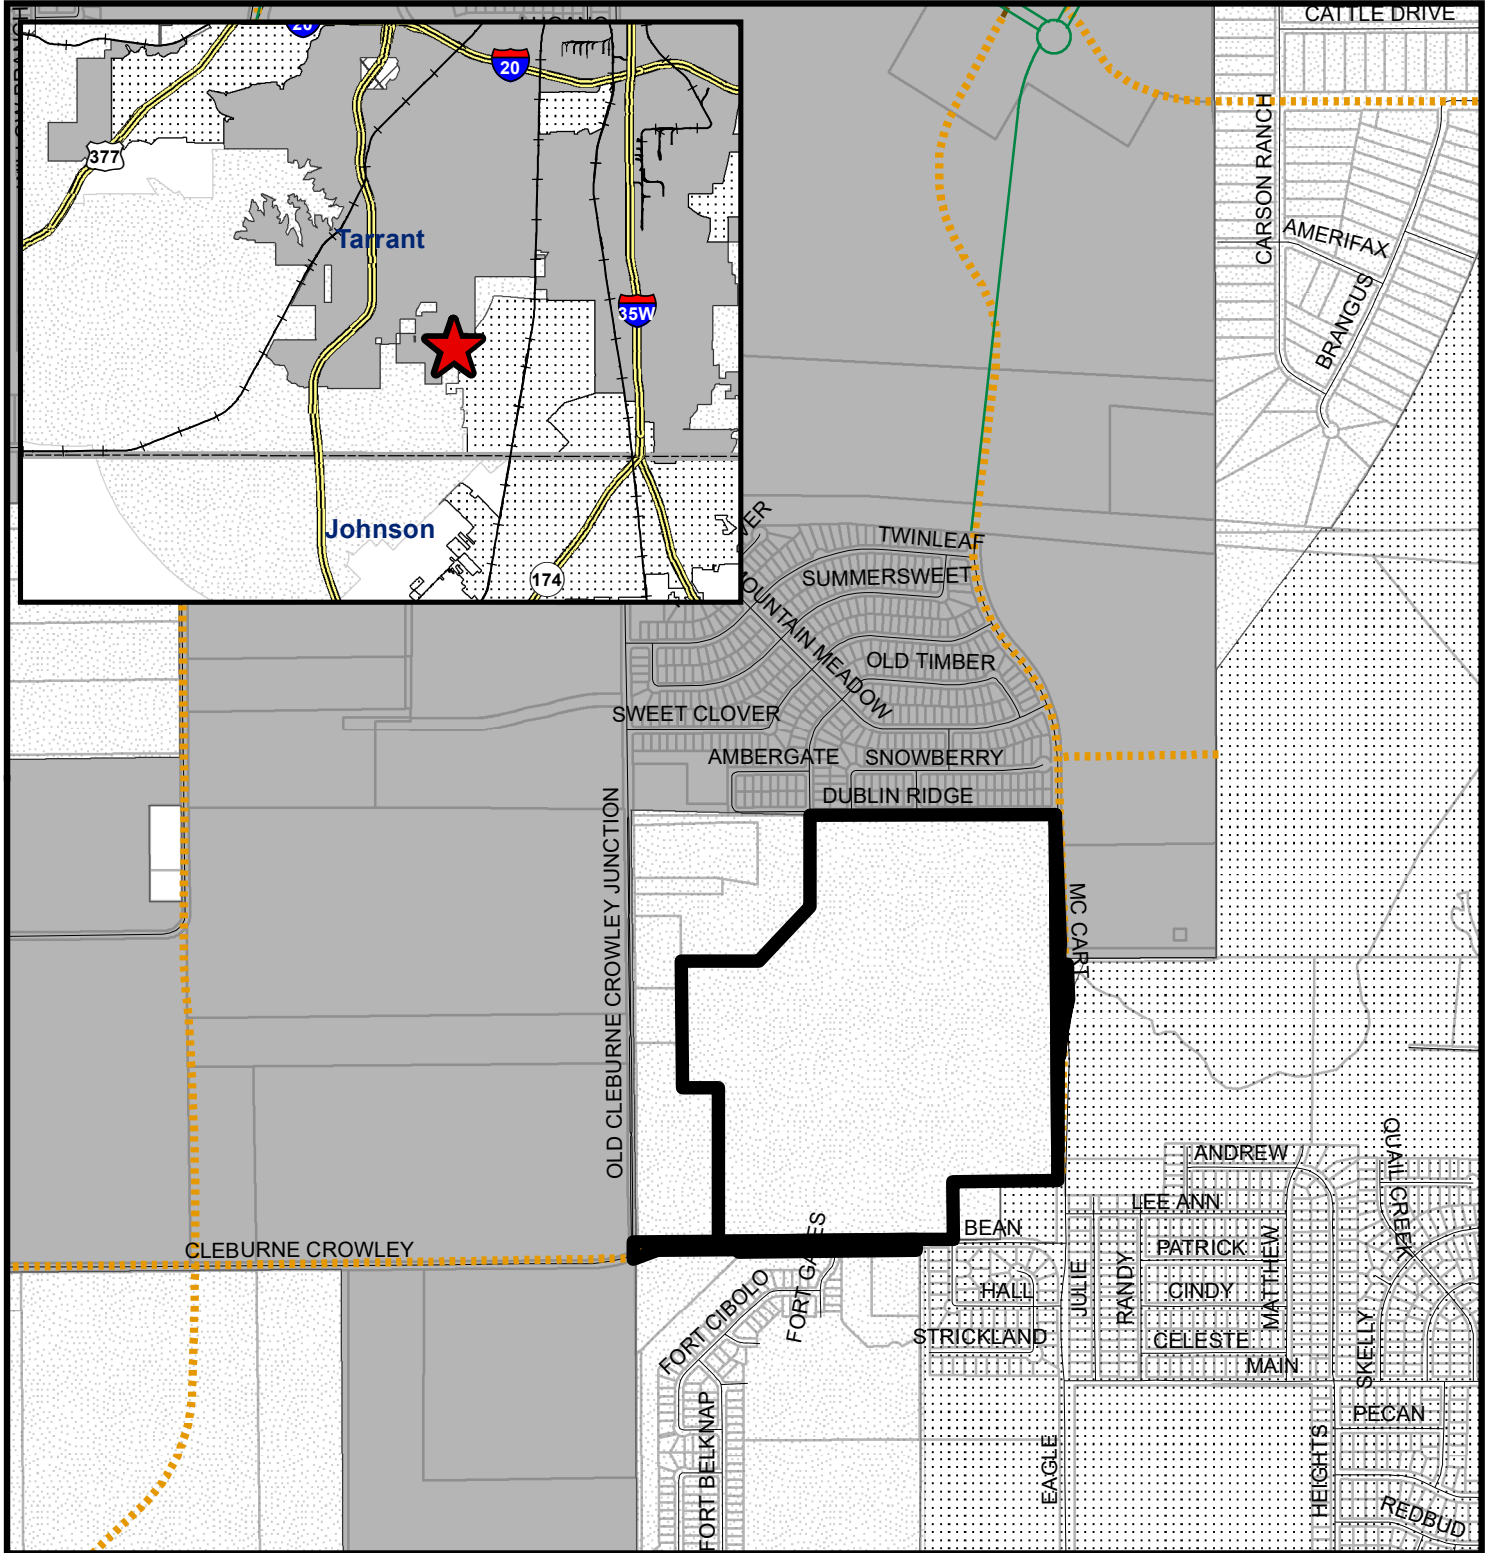

Annexation - AX-21-007

Exhibit A

Addition of approximately 120.463 Acres to become part of Council District 6

Fort Worth
DESIGNATION

-  Full Purpose
-  Extraterritorial Jurisdiction
-  Adjacent Cities
-  County Boundaries
-  Annexation Area

1:14,400

Planning & Development Department
09/01/2021

COPYRIGHT 2021 CITY OF FORT WORTH UNAUTHORIZED REPRODUCTION IS A VIOLATION OF APPLICABLE LAWS. THIS DATA IS TO BE USED FOR A GRAPHICAL REPRESENTATION ONLY. THE ACCURACY IS NOT TO BE TAKEN / USED AS DATA PRODUCED FOR ENGINEERING PURPOSES OR BY A REGISTERED PROFESSIONAL LAND SURVEYOR. THE CITY OF FORT WORTH ASSUMES NO RESPONSIBILITY FOR THE ACCURACY OF SAID DATA.