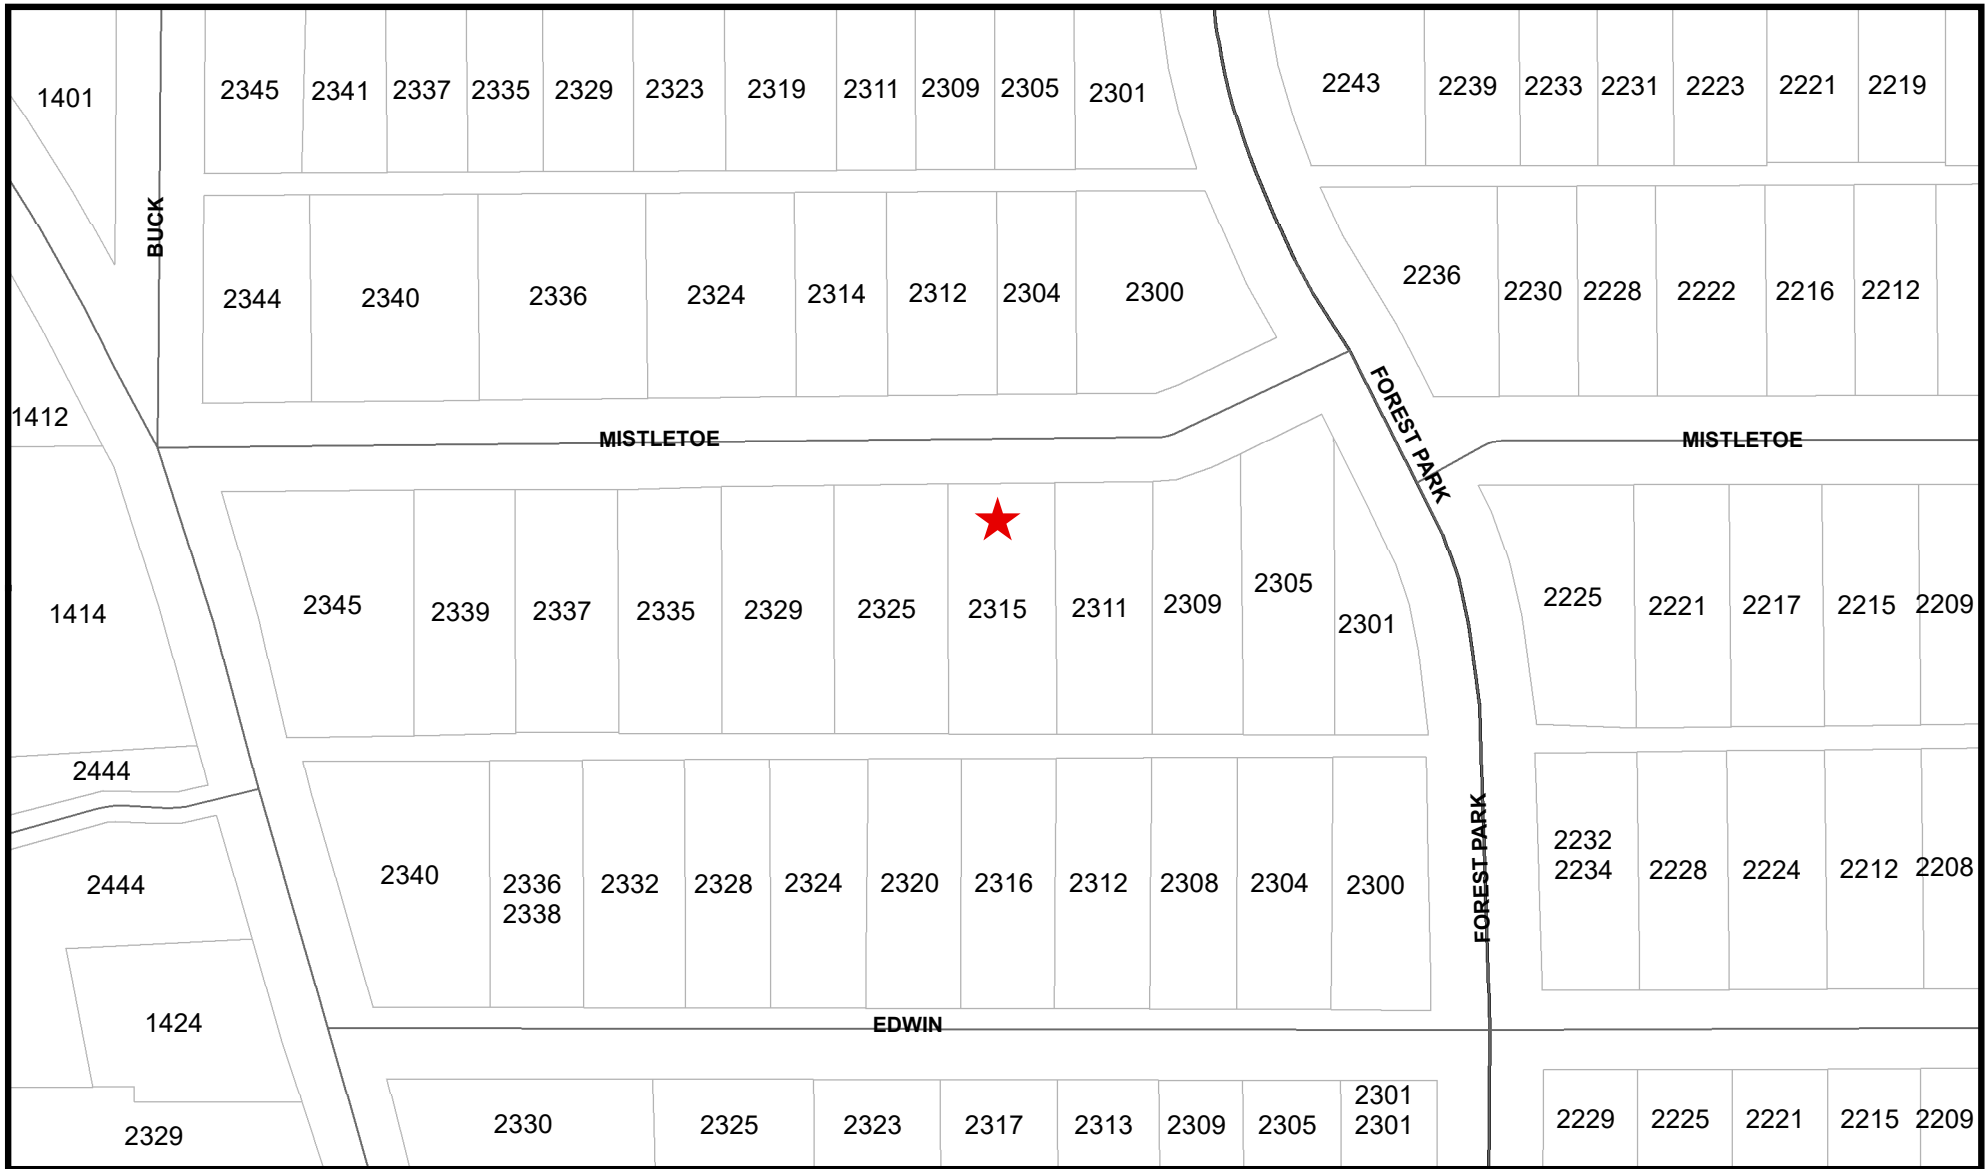

HSTE Property 2315 Mistletoe Ave.

*This property is located in the Fairmount Historic District