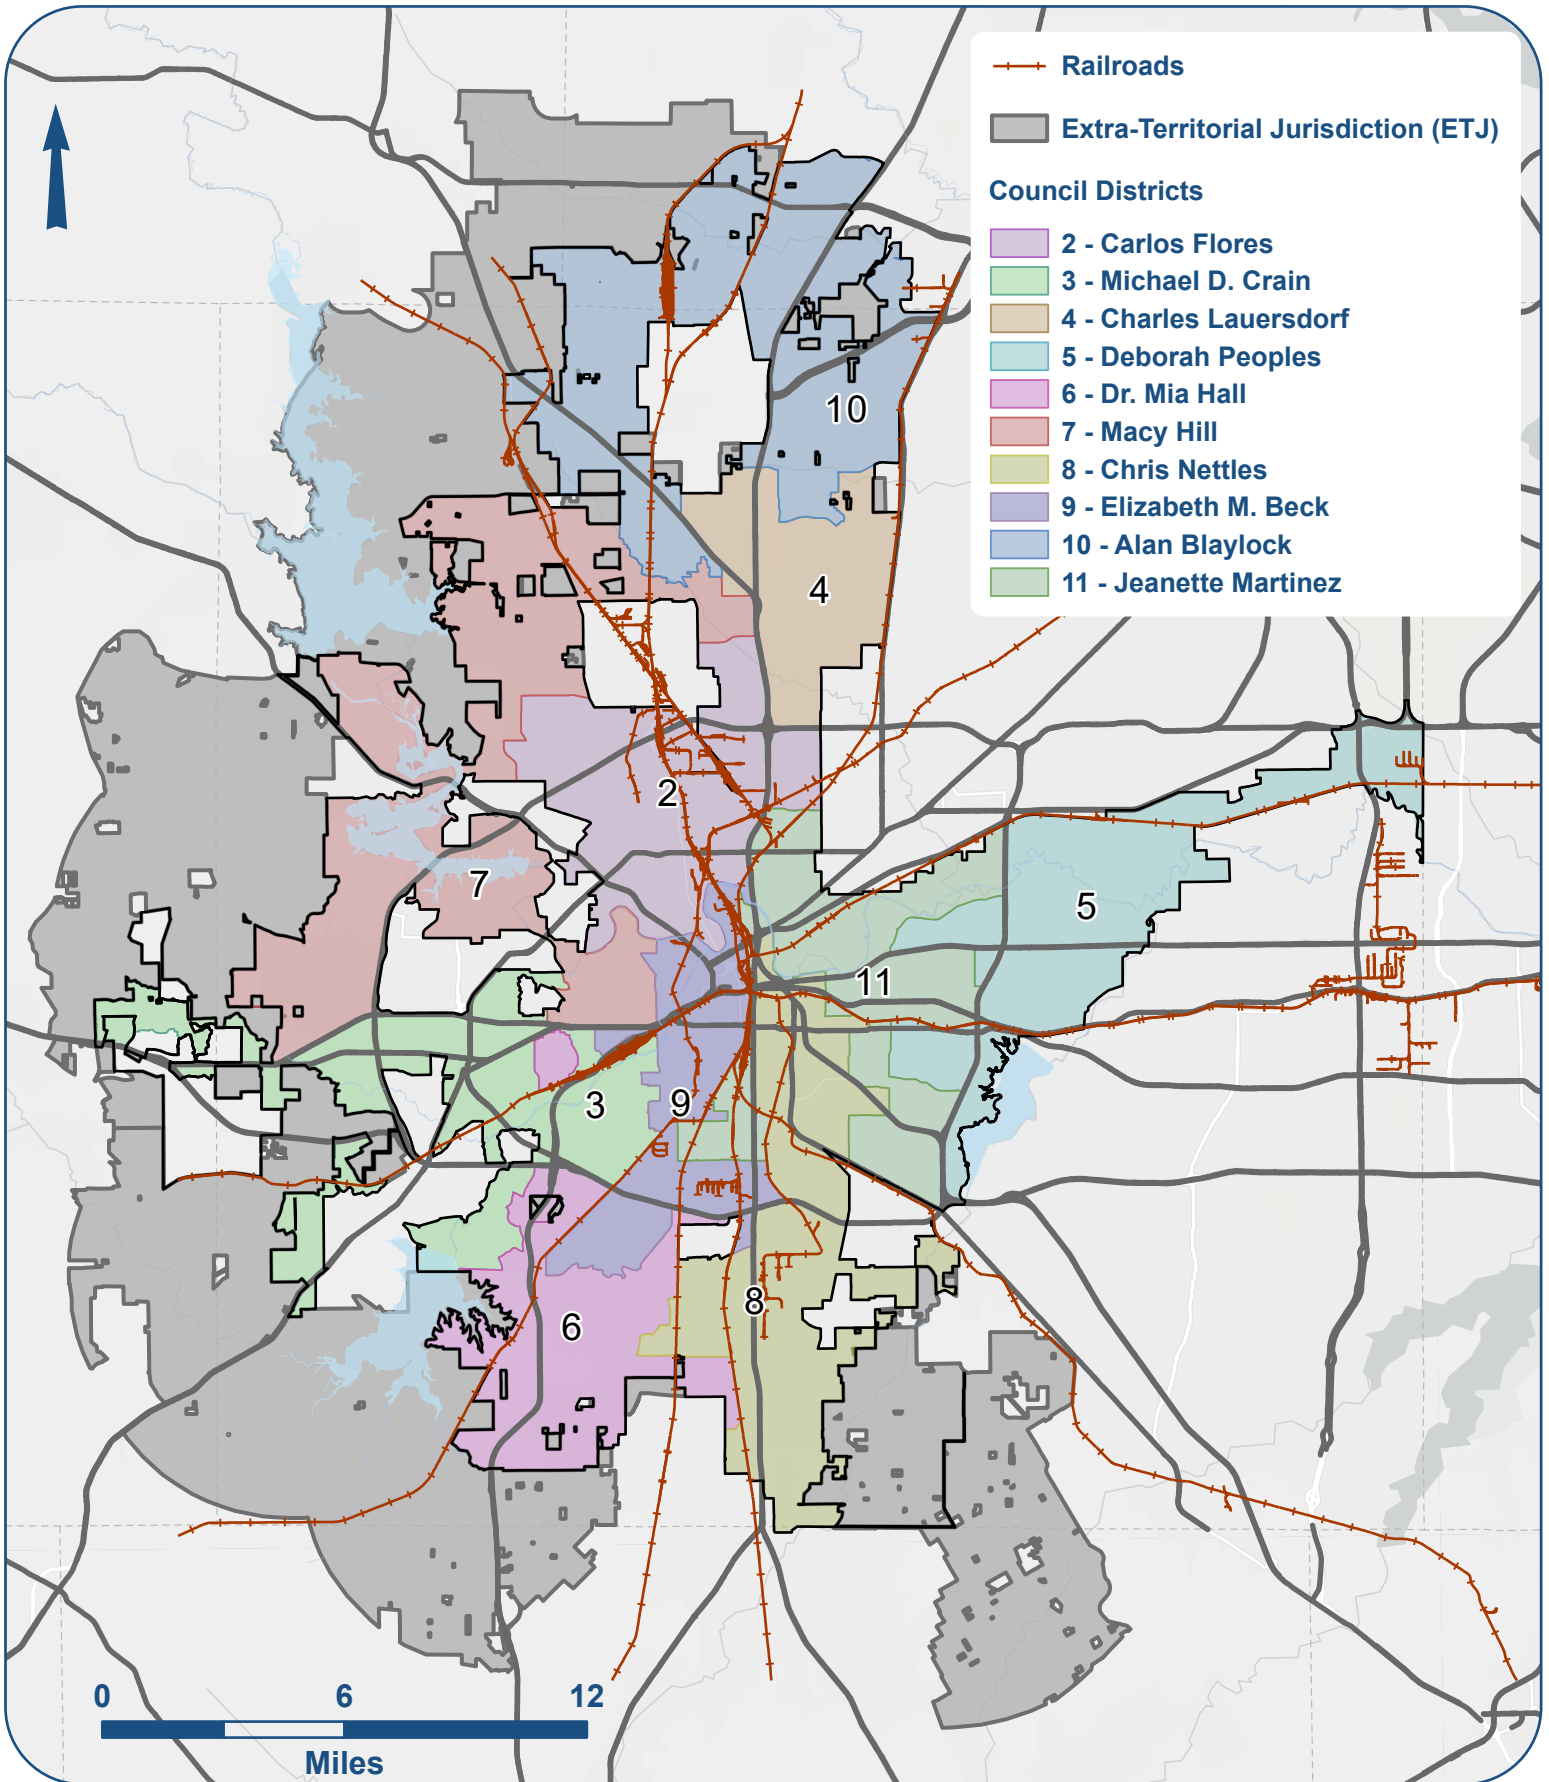

Mayor & Council Map | CPN #105230 Street Maintenance Fee Development

Data Source: CFW GIS, Near Map | Map generated September 2025 | TPW Business Support Services

Copyright © 2025 City of Fort Worth. Unauthorized reproduction is a violation of applicable laws. This data is to be used for graphical representation only. The accuracy is not to be taken/used as data produced for engineering purposes or by a registered professional land surveyor. The City of Fort Worth assumes no responsibility for the accuracy of said data.