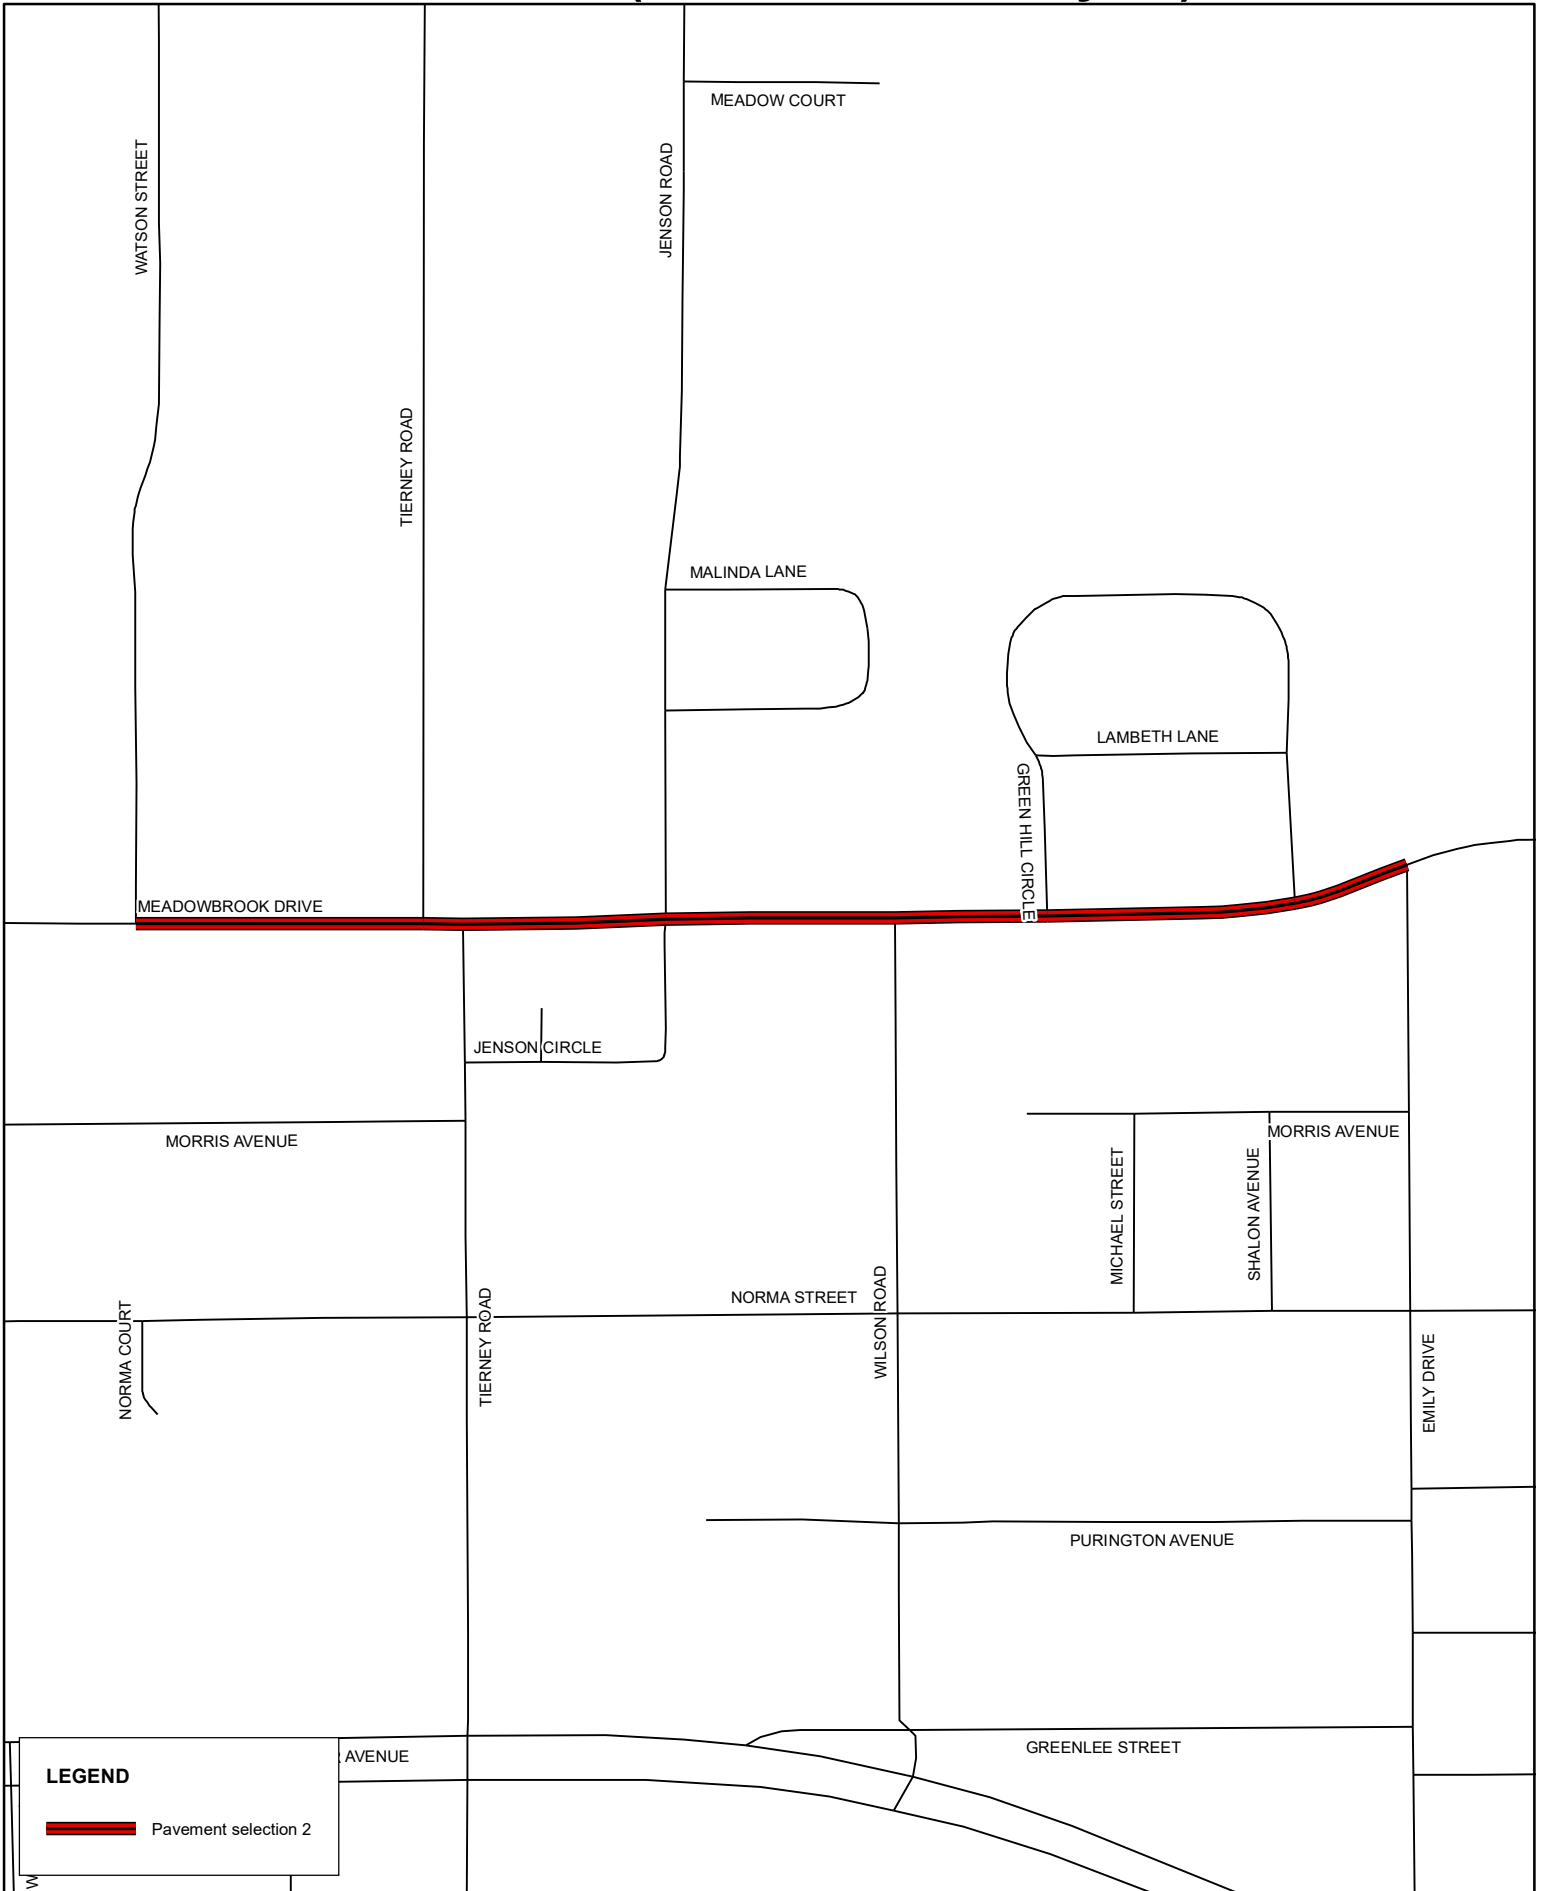

CPN 104179

Meadowbrook Dr (Watson St - Emily Dr)

CPN 104179

Meadowbrook Dr (Maryel Dr - E Loop 820)