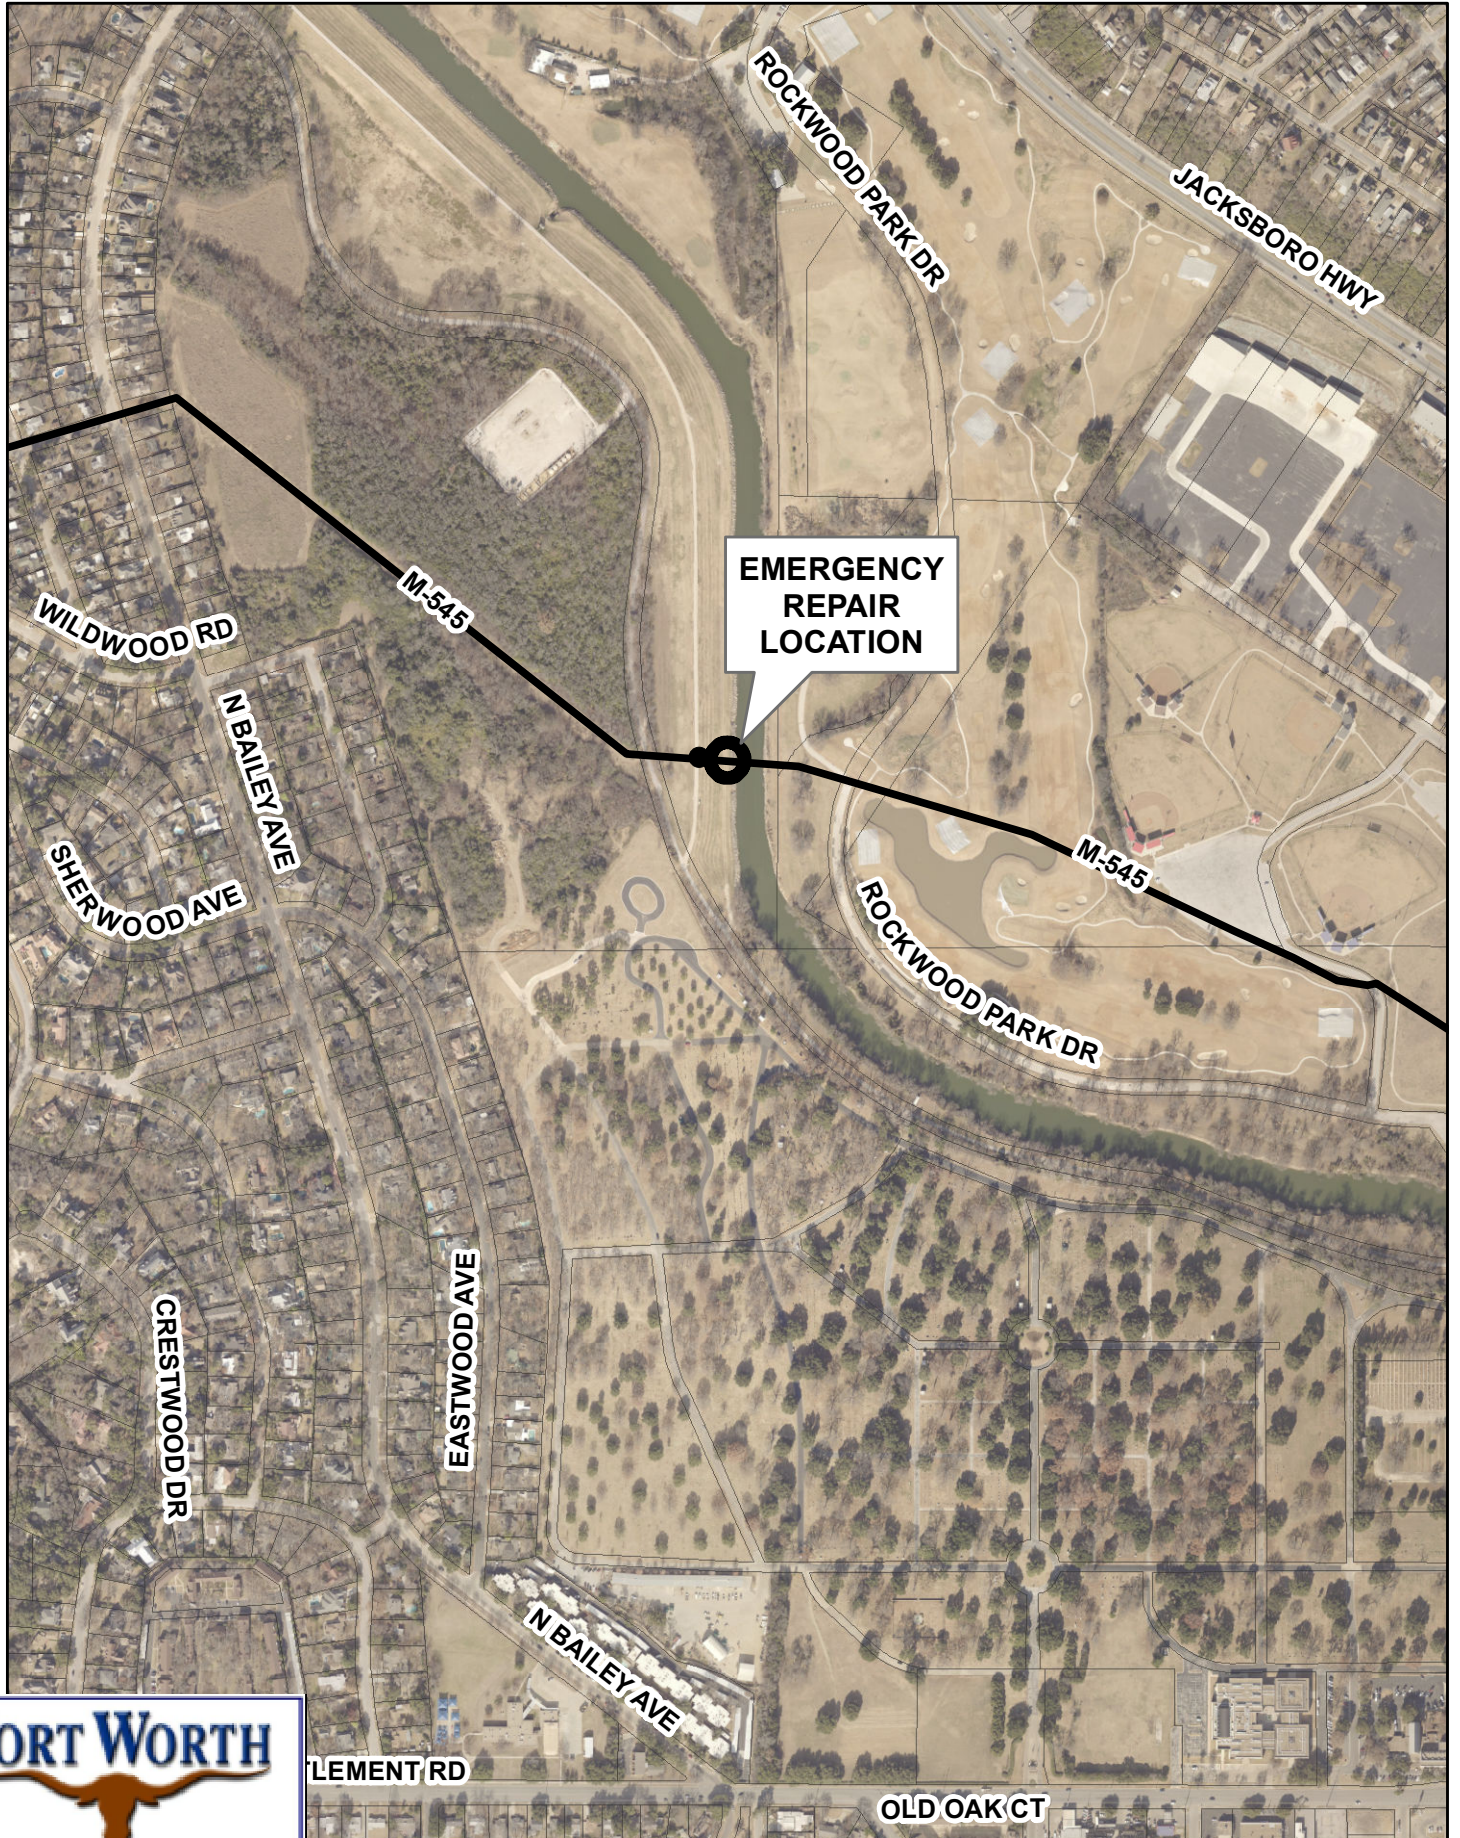

MAYOR AND COUNCIL COMMUNICATION MAP

60M-545 EMERGENCY REPAIR - CIRCLEC

LEMENT RD

OLD OAK CT