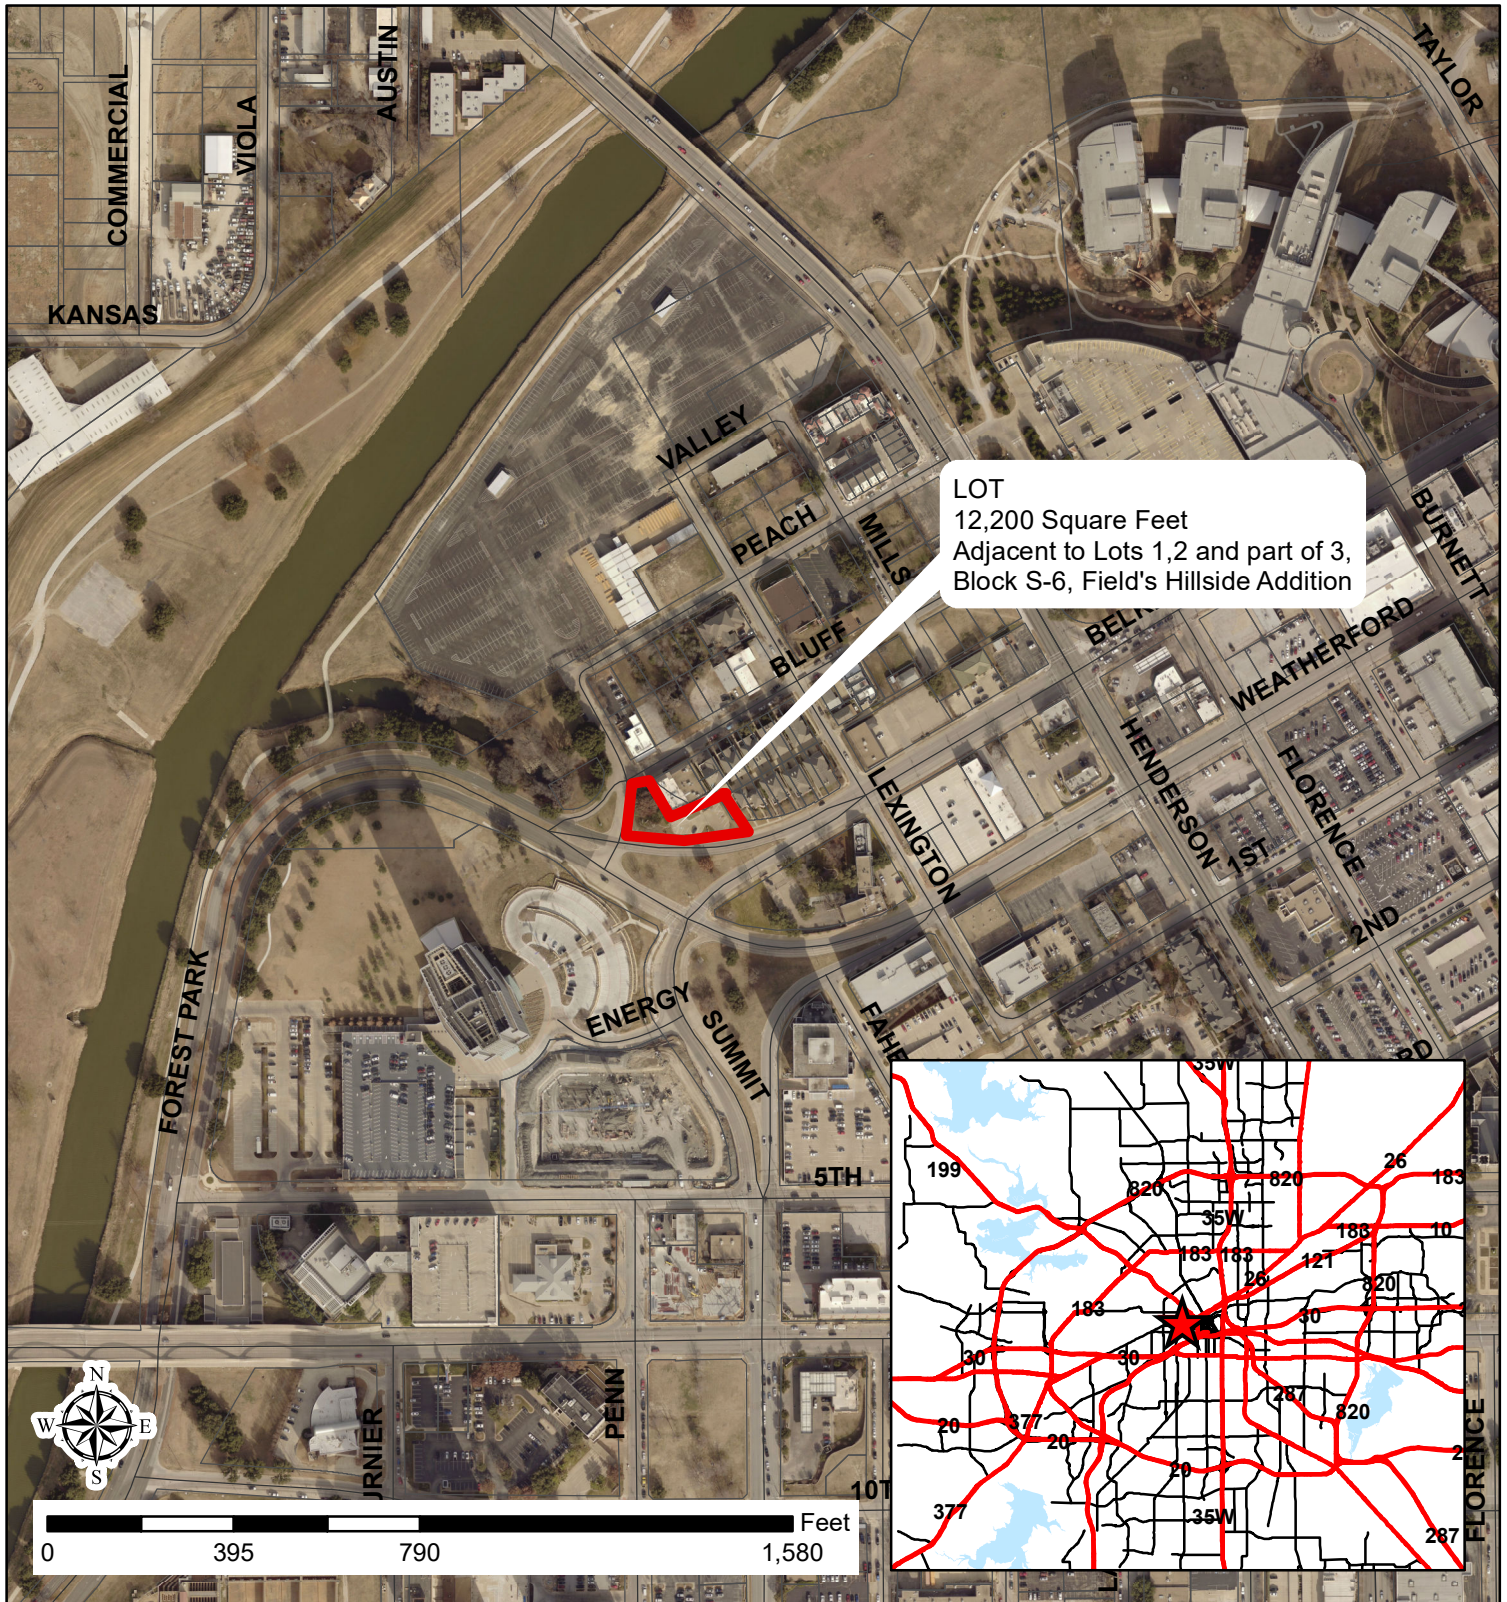

MAYOR AND COUNCIL COMMUNICATION MAP

21 2019 FOREST PARK LLC

Council District 9

Copyright 2019 City of Fort Worth. Unauthorized reproduction is a violation of applicable laws. This product is for informational purposes and may not have been prepared for or be suitable for legal, engineering, or surveying purposes. It does not represent an on-the-ground survey and represents only the approximate relative location of property boundaries. The City of Fort Worth assumes no responsibility for the accuracy of said data.

 **General Location**