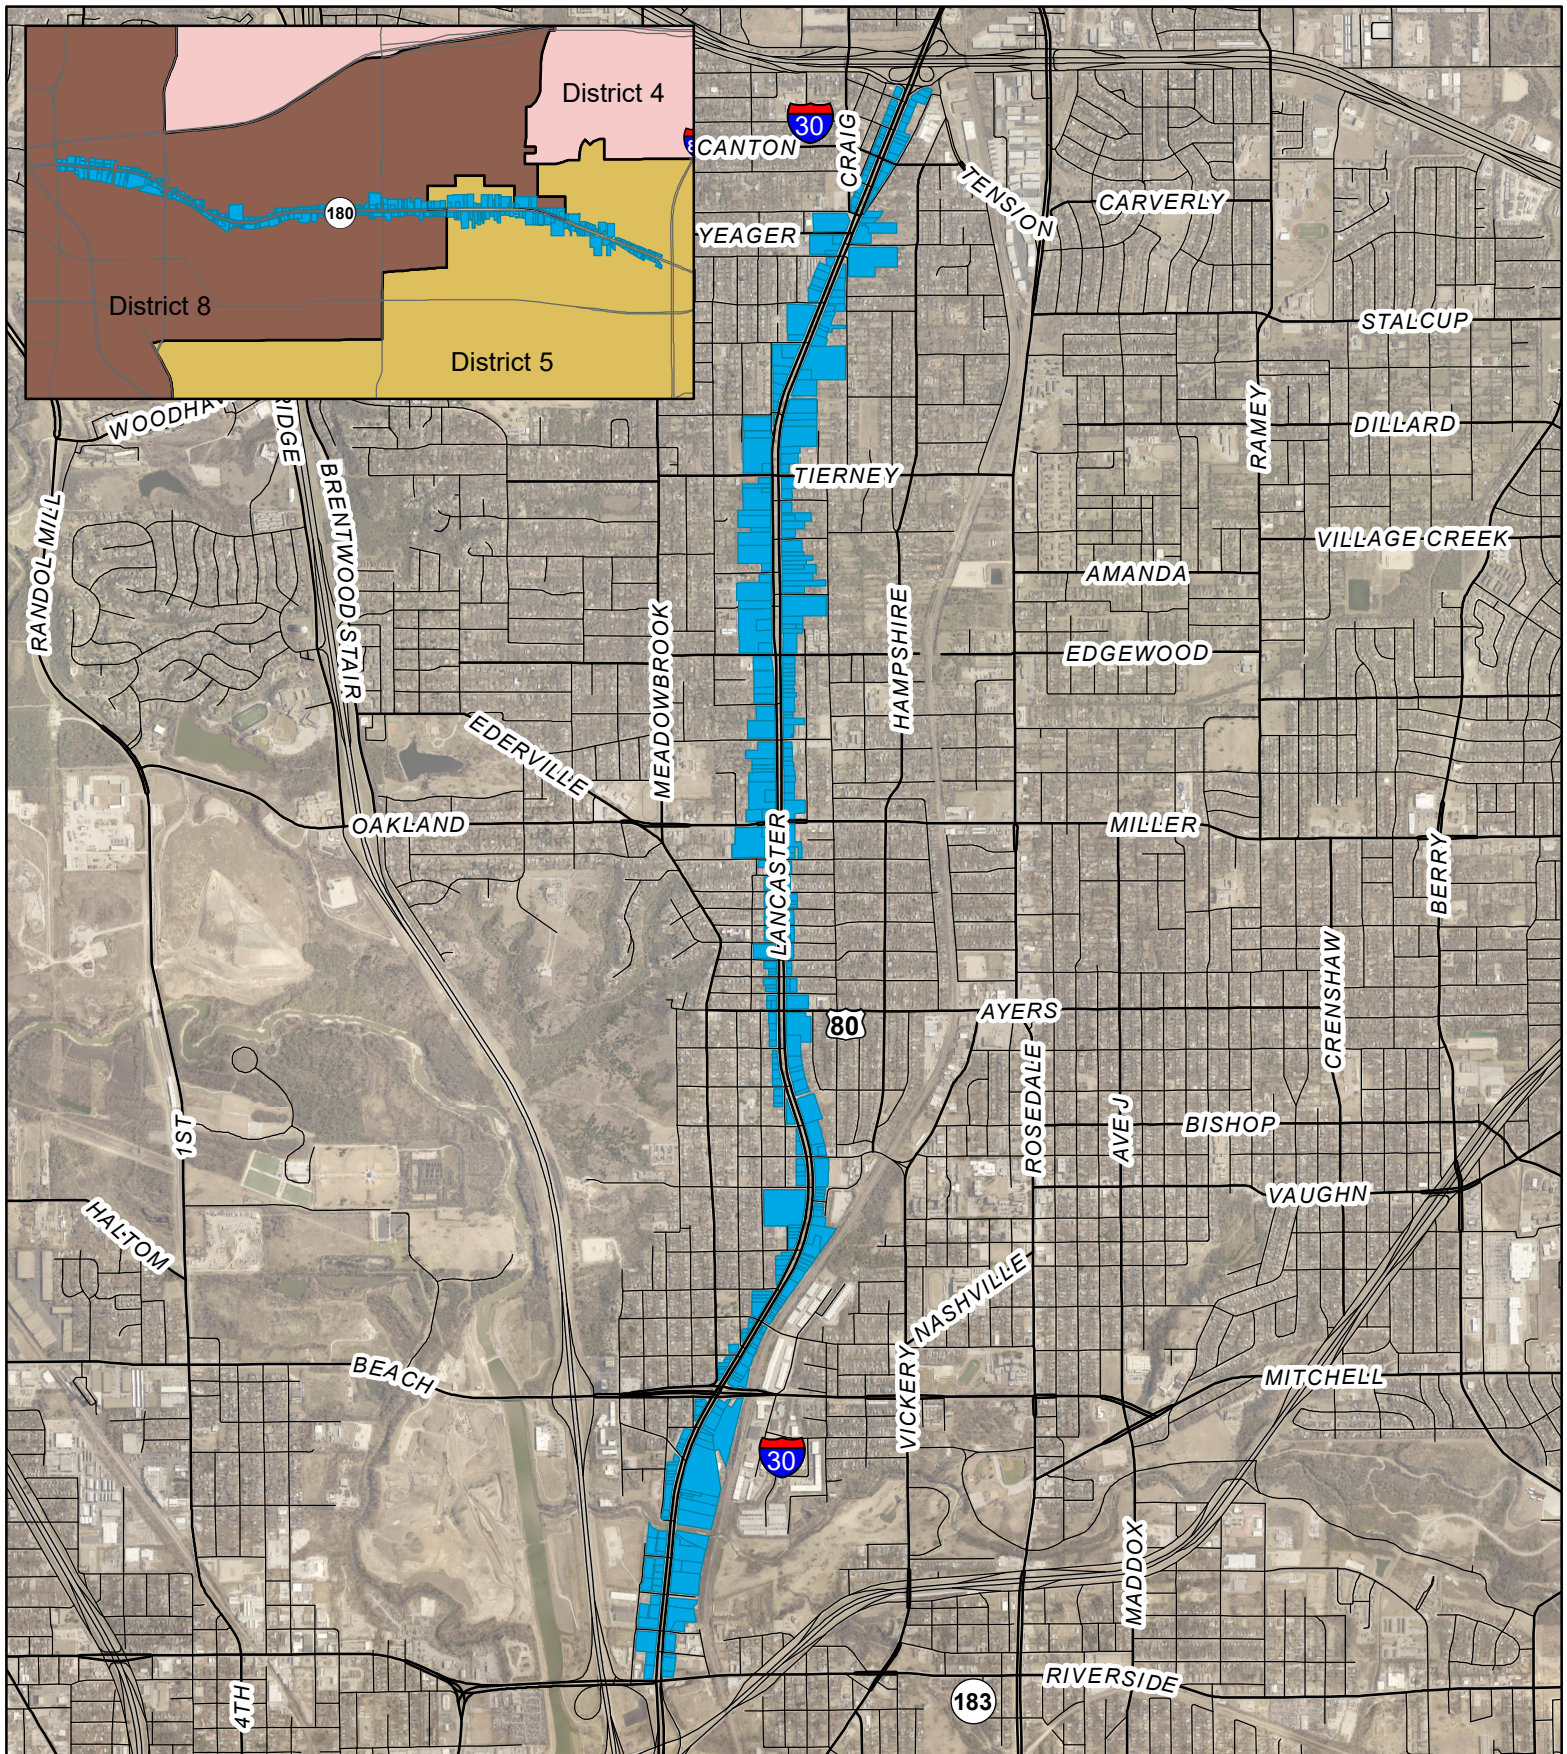

East Lancaster Public Improvement District

 East Lancaster PID Parcels

Prepared on: February 19, 2019

z 

0 0.25 0.5 1 Miles

©Copyright 2019 City of Fort Worth. Unauthorized reproduction is a violation of applicable laws. This product is for informational purposes and may not have been prepared for or be suitable for legal, engineering, or surveying purposes. It does not represent an on-the-ground survey and represents only the approximate relative location of property boundaries. The City of Fort Worth assumes no responsibility for the accuracy of said data.